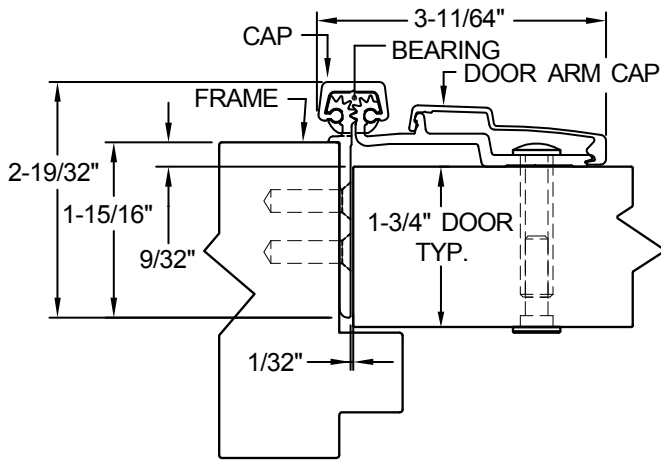

A460HD 95" LONG

(STD/HD)
ALL DIMS ARE
TYPICAL

SCREW DETAIL		
	QTY.	DESCRIPTION
FRAME	21	12-24 X 11/16" PH. F.H. UNDERCUT SELF DRILLING THREAD FORMING TEK SCREW
DOOR	11	1/4-20 X 1-9/16L. X 3/8 DIA. SEX-BOLT & 1/4-20 X 1" PH. HEAD SHOULDER SCREW
	4	12-24 X 11/16 PH.PN. HD. SELF DRILLING TEK SCW. (LOCATOR HOLE)