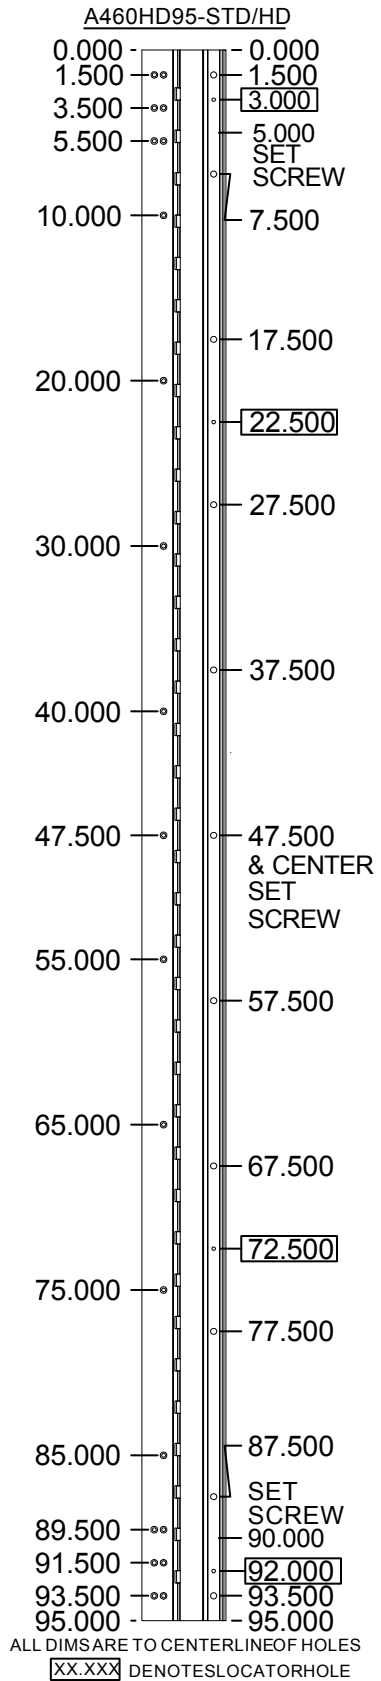

A460HD 95" LONG

(STD/HD)
ALL DIMS ARE
TYPICAL

SCREW DETAIL		
	QTY.	DESCRIPTION
FRAME	21	12-24 X 11/16" PH. F.H. UNDERCUT SELF DRILLING THREAD FORMING TEK SCREW
DOOR	11	1/4-20 X 1-9/16L. X 3/8 DIA. SEX-BOLT & 1/4-20 X 1" PH. HEAD SHOULDER SCREW
	4	12-24 X 11/16 PH.PN. HD. SELF DRILLING TEK SCW. (LOCATOR HOLE)

® www.abhmfg.com
E-mail: abhinfo@abhmfg.com
Architectural Builders Hardware Mfg., Inc.
1222 Ardmore Ave., Itasca, IL 60143
630.875.9900; FAX 800.9FAXABH (932.9224)

© 2010 ABH Mfg., Inc.
printed in USA

A460HD-95-02.DWG

A460HD95

REVISED 03-04-10