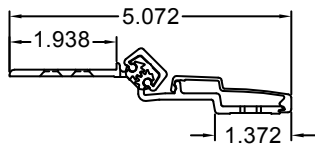

A460HD 95" LONG

(STD/HD)
ALL DIMS ARE
TYPICAL

SCREW DETAIL		
	QTY.	DESCRIPTION
FRAME	21	12-24 X 11/16" PH. F.H. UNDERCUT SELF DRILLING THREAD FORMING TEK SCREW
DOOR	11	1/4-20 X 1-9/16L. X 3/8 DIA. SEX-BOLT & 1/4-20 X 1" PH. HEAD SHOULDER SCREW
	4	12-24 X 11/16 PH.PN. HD. SELF DRILLING TEK SCW. (LOCATOR HOLE)