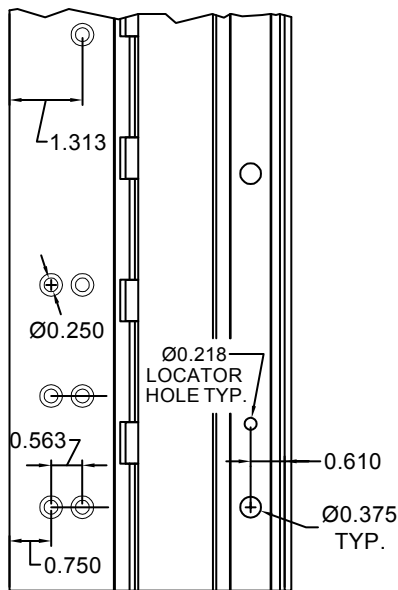

A460HD 95" LONG

(STD/HD)
ALL DIMS ARE
TYPICAL

SCREW DETAIL		
	QTY.	DESCRIPTION
FRAME	21	12-24 X 11/16" PH. F.H. UNDERCUT SELF DRILLING THREAD FORMING TEK SCREW
DOOR	11	1/4-20 X 1-9/16L. X 3/8 DIA. SEX-BOLT & 1/4-20 X 1" PH. HEAD SHOULDER SCREW
	4	12-24 X 11/16 PH.PN. HD. SELF DRILLING TEK SCW. (LOCATOR HOLE)