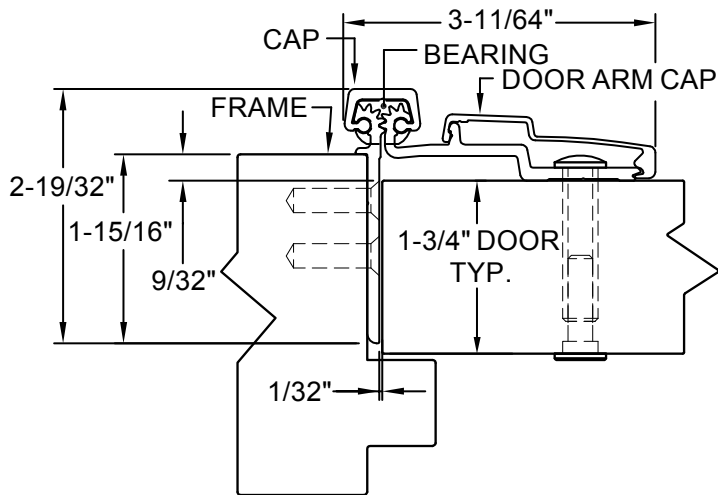

# A460HD 85" LONG

(STD/HD)  
ALL DIMS ARE  
TYPICAL

SCREW DETAIL		
	QTY.	DESCRIPTION
FRAME	19	12-24 X 11/16" PH. F.H. UNDERCUTSELF DRILLING THREAD FORMING TEK SCREW
DOOR	10	1/4-20 X 1-9/16L. X 3/8 DIA. SEX-BOLT & 1/4-20 X 1" PH. HEAD SHOULDERSCREW
	4	12-24 X 11/16 PH.PN. HD. SELF DRILLING TEK SCW. (LOCATOR HOLE)