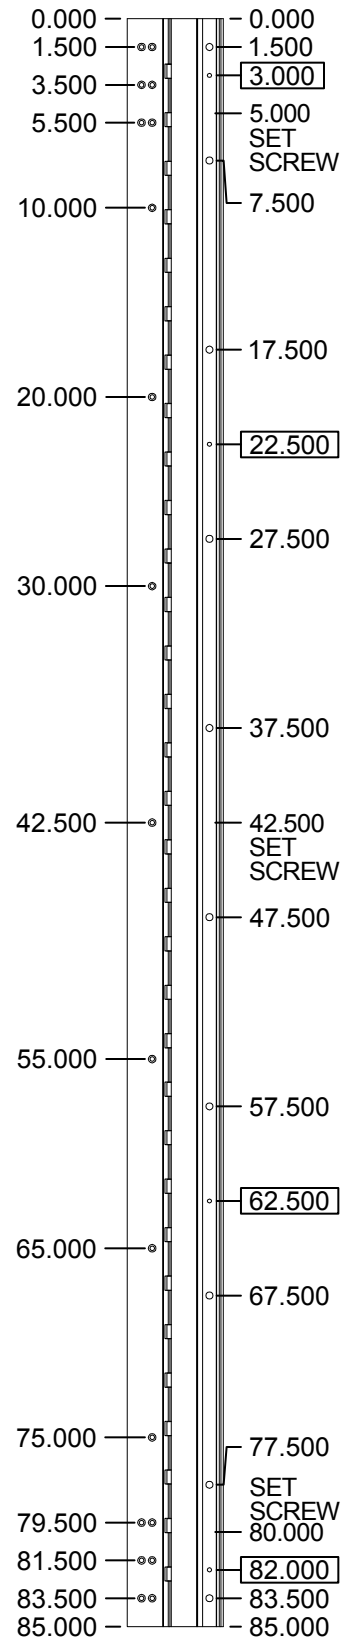

# A460HD 85" LONG

(STD/HD)  
ALL DIMS ARE  
TYPICAL

SCREW DETAIL		
	QTY.	DESCRIPTION
FRAME	19	12-24 X 11/16" PH. F.H. UNDERCUTSELF DRILLING THREAD FORMING TEK SCREW
DOOR	10	1/4-20 X 1-9/16L. X 3/8 DIA. SEX-BOLT & 1/4-20 X 1" PH. HEAD SHOULDERSCREW
	4	12-24 X 11/16 PH.PN. HD. SELF DRILLING TEK SCW. (LOCATOR HOLE)

## A460HD85-STD/HD

ALL DIMS ARE TO CENTERLINE OF HOLES  
XX.XXX DENOTES LOCATOR HOLE

® [www.abhmfg.com](http://www.abhmfg.com)

E-mail: [abhinfo@abhmfg.com](mailto:abhinfo@abhmfg.com)  
Architectural Builders Hardware Mfg., Inc.  
1222 Ardmore Ave., Itasca, IL 60143  
630.875.9900; FAX 800.9FAXABH (932.9224)

© 2009 ABH Mfg., Inc.  
printed in USA

A460HD-85-02.DWG

# A460HD85

REVISED 11-16-09