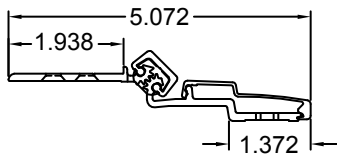

# A460HD 85" LONG

(STD/HD)  
ALL DIMS ARE  
TYPICAL

SCREW DETAIL		
	QTY.	DESCRIPTION
FRAME	19	12-24 X 11/16" PH. F.H. UNDERCUTSELF DRILLING THREAD FORMING TEK SCREW
DOOR	10	1/4-20 X 1-9/16L. X 3/8 DIA. SEX-BOLT & 1/4-20 X 1" PH. HEAD SHOULDERSCREW
	4	12-24 X 11/16 PH.PN. HD. SELF DRILLING TEK SCW. (LOCATOR HOLE)