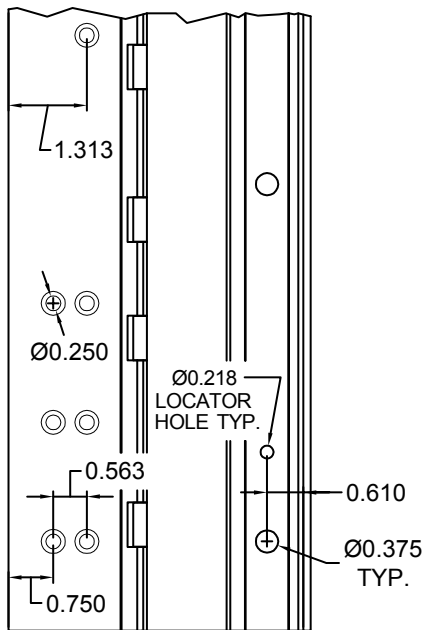

# A460HD 85" LONG

(STD/HD)  
ALL DIMS ARE  
TYPICAL

SCREW DETAIL		
	QTY.	DESCRIPTION
FRAME	19	12-24 X 11/16" PH. F.H. UNDERCUTSELF DRILLING THREAD FORMING TEK SCREW
DOOR	10	1/4-20 X 1-9/16L. X 3/8 DIA. SEX-BOLT & 1/4-20 X 1" PH. HEAD SHOULDERSCREW
	4	12-24 X 11/16 PH.PN. HD. SELF DRILLING TEK SCW. (LOCATOR HOLE)

## A460HD85-STD/HD

ALL DIMS ARE TO CENTERLINE OF HOLES  
XX.XXX DENOTES LOCATOR HOLE

® [www.abhmfg.com](http://www.abhmfg.com)

E-mail: [abhinfo@abhmfg.com](mailto:abhinfo@abhmfg.com)  
Architectural Builders Hardware Mfg., Inc.  
1222 Ardmore Ave., Itasca, IL 60143  
630.875.9900; FAX 800.9FAXABH (932.9224)