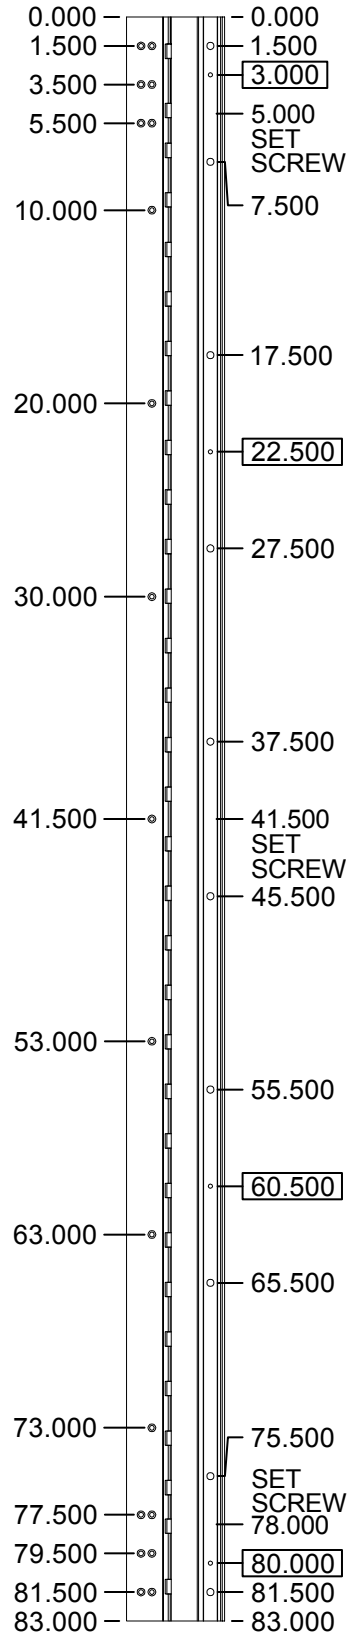

# A460HD 83" LONG

(STD/HD)  
ALL DIMS ARE  
TYPICAL

SCREW DETAIL		
	QTY.	DESCRIPTION
FRAME	19	12-24 X 11/16" PH. F.H. UNDERCUT SELF DRILLING THREAD FORMING TEK SCREW
DOOR	10	1/4-20 X 1-9/16L. X 3/8 DIA. SEX-BOLT & 1/4-20 X 1" PH. HEAD SHOULDER SCREW
	4	12-24 X 11/16 PH.PN. HD. SELF DRILLING TEK SCW. (LOCATOR HOLE)

## A460HD83-STD/HD

ALL DIMS ARE TO CENTERLINE OF HOLES  
XX.XXX DENOTES LOCATOR HOLE

® [www.abhmfg.com](http://www.abhmfg.com)  
E-mail: [abhinfo@abhmfg.com](mailto:abhinfo@abhmfg.com)  
Architectural Builders Hardware Mfg., Inc.  
1222 Ardmore Ave., Itasca, IL 60143  
630.875.9900; FAX 800.9FAXABH (932.9224)

A460HD-83-03.DWG