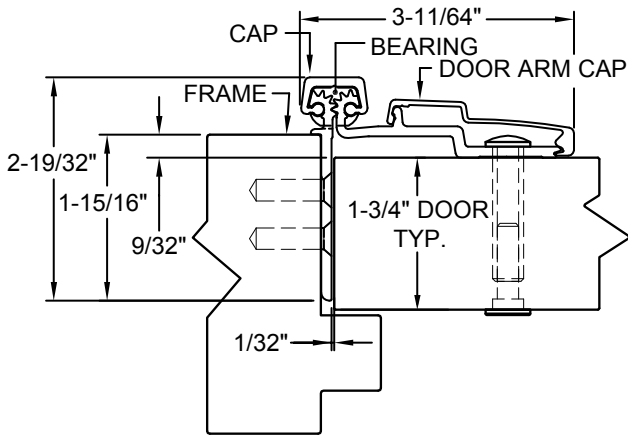

# A460HD 83" LONG

(STD/HD)  
ALL DIMS ARE  
TYPICAL

SCREW DETAIL		
	QTY.	DESCRIPTION
FRAME	19	12-24 X 11/16" PH. F.H. UNDERCUT SELF DRILLING THREAD FORMING TEK SCREW
DOOR	10	1/4-20 X 1-9/16L. X 3/8 DIA. SEX-BOLT & 1/4-20 X 1" PH. HEAD SHOULDER SCREW
	4	12-24 X 11/16 PH.PN. HD. SELF DRILLING TEK SCW. (LOCATOR HOLE)