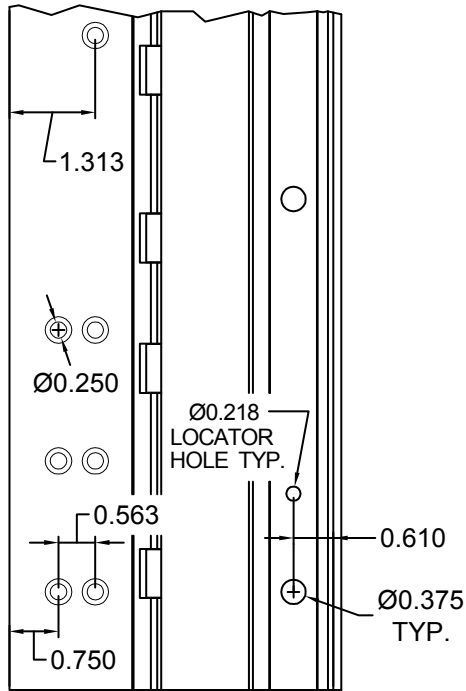

# A460HD 83" LONG

(STD/HD)  
ALL DIMS ARE  
TYPICAL

SCREW DETAIL		
	QTY.	DESCRIPTION
FRAME	19	12-24 X 11/16" PH. F.H. UNDERCUT SELF DRILLING THREAD FORMING TEK SCREW
DOOR	10	1/4-20 X 1-9/16L. X 3/8 DIA. SEX-BOLT & 1/4-20 X 1" PH. HEAD SHOULDER SCREW
	4	12-24 X 11/16 PH.PN. HD. SELF DRILLING TEK SCW. (LOCATOR HOLE)

## A460HD83-STD/HD

ALL DIMS ARE TO CENTERLINE OF HOLES  
XX.XXX DENOTES LOCATOR HOLE

® [www.abhmfg.com](http://www.abhmfg.com)  
E-mail: [abhinfo@abhmfg.com](mailto:abhinfo@abhmfg.com)  
Architectural Builders Hardware Mfg., Inc.  
1222 Ardmore Ave., Itasca, IL 60143  
630.875.9900; FAX 800.9FAXABH (932.9224)

A460HD-83-03.DWG