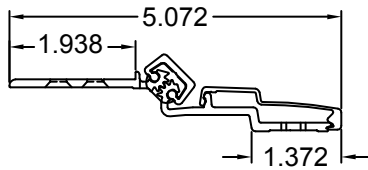

# A460HD 83" LONG

(STD/HD)  
ALL DIMS ARE  
TYPICAL

SCREW DETAIL		
	QTY.	DESCRIPTION
FRAME	19	12-24 X 11/16" PH. F.H. UNDERCUT SELF DRILLING THREAD FORMING TEK SCREW
DOOR	10	1/4-20 X 1-9/16L. X 3/8 DIA. SEX-BOLT & 1/4-20 X 1" PH. HEAD SHOULDER SCREW
	4	12-24 X 11/16 PH.PN. HD. SELF DRILLING TEK SCW. (LOCATOR HOLE)