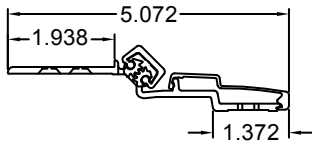

A460HD 120" LONG

(STD/HD)
ALL DIMS ARE
TYPICAL

SCREW DETAIL		
	QTY.	DESCRIPTION
FRAME	24	12-24 X 11/16" PH. F.H. UNDERCUT SELF DRILLING THREAD FORMING TEK SCREW
DOOR	14	1/4-20 X 1-9/16L. X 3/8 DIA. SEX-BOLT & 1/4-20 X 1" PH. HEAD SHOULDER SCREW
	4	12-24 X 11/16 PH.PN. HD. SELF DRILLING TEK SCW. (LOCATOR HOLE)