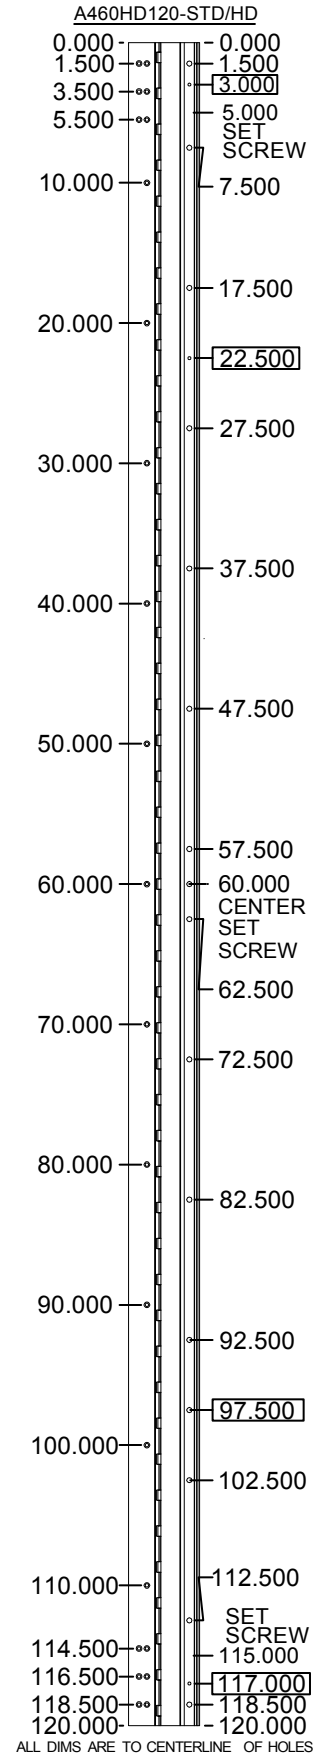

A460HD 120" LONG

(STD/HD)
ALL DIMS ARE
TYPICAL

SCREW DETAIL		
	QTY.	DESCRIPTION
FRAME	24	12-24 X 11/16" PH. F.H. UNDERCUT SELF DRILLING THREAD FORMING TEK SCREW
DOOR	14	1/4-20 X 1-9/16L. X 3/8 DIA. SEX-BOLT & 1/4-20 X 1" PH. HEAD SHOULDER SCREW
	4	12-24 X 11/16 PH.PN. HD. SELF DRILLING TEK SCW. (LOCATOR HOLE)

® www.abhmfg.com

E-mail: abhinfo@abhmfg.com
 Architectural Builders Hardware Mfg., Inc.
 1222 Ardmore Ave., Itasca, IL 60143
 630.875.9900; FAX 800.9FAXABH(932.9224)

©2010 ABH Mfg., Inc.
 printed in USA

A460HD120

REVISED 03-04-10

A460HD-120-02.DWG