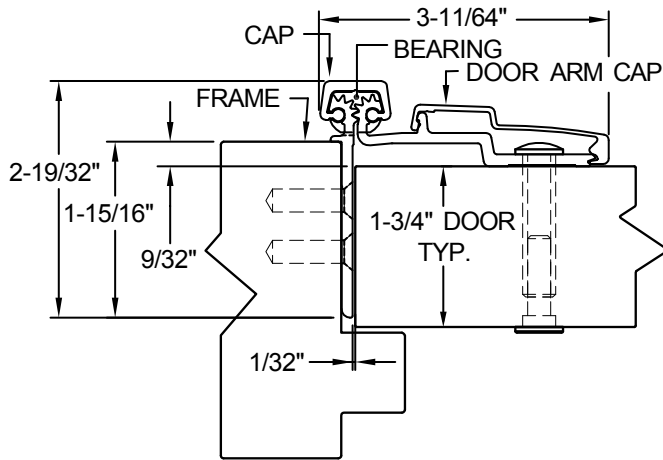

A460HD 120" LONG

(STD/HD)
ALL DIMS ARE
TYPICAL

SCREW DETAIL		
	QTY.	DESCRIPTION
FRAME	24	12-24 X 11/16" PH. F.H. UNDERCUT SELF DRILLING THREAD FORMING TEK SCREW
DOOR	14	1/4-20 X 1-9/16L. X 3/8 DIA. SEX-BOLT & 1/4-20 X 1" PH. HEAD SHOULDER SCREW
	4	12-24 X 11/16 PH.PN. HD. SELF DRILLING TEK SCW. (LOCATOR HOLE)