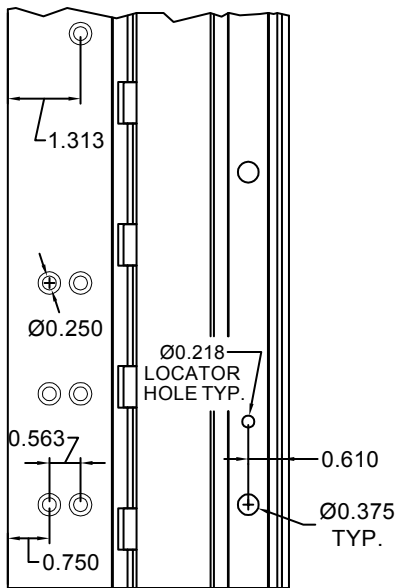

A460HD 120" LONG

(STD/HD)
ALL DIMS ARE
TYPICAL

SCREW DETAIL		
	QTY.	DESCRIPTION
FRAME	24	12-24 X 11/16" PH. F.H. UNDERCUT SELF DRILLING THREAD FORMING TEK SCREW
DOOR	14	1/4-20 X 1-9/16L. X 3/8 DIA. SEX-BOLT & 1/4-20 X 1" PH. HEAD SHOULDER SCREW
	4	12-24 X 11/16 PH.PN. HD. SELF DRILLING TEK SCW. (LOCATOR HOLE)