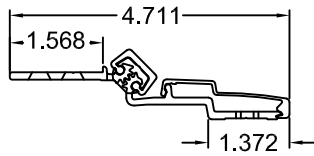

# A450HD 95" LONG

(STD/HD)  
ALL DIMS ARE  
TYPICAL

SCREW DETAIL		
	QTY.	DESCRIPTION
FRAME	21	12-24 X 7/8" PH. F.H. UNDERCUT SELF DRILLING THREAD FORMING TEK SCREW
DOOR	11	1/4-20 X 1-9/16L. X 3/8 DIA. SEX-BOLT & 1/4-20 X 1" PH. HEAD SHOULDER SCREW
	4	12-24 X 11/16 PH.PN. HD. SELF DRILLING TEK SCW. (LOCATOR HOLE)