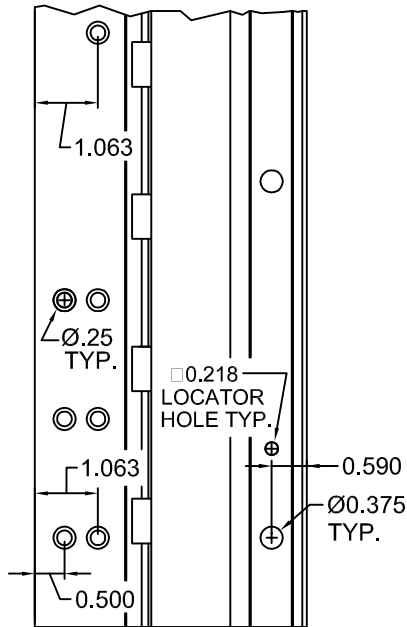

# A450HD 95" LONG

(STD/HD)  
ALL DIMS ARE  
TYPICAL

SCREW DETAIL		
	QTY.	DESCRIPTION
FRAME	21	12-24 X 7/8" PH. F.H. UNDERCUT SELF DRILLING THREAD FORMING TEK SCREW
DOOR	11	1/4-20 X 1-9/16L. X 3/8 DIA. SEX-BOLT & 1/4-20 X 1" PH. HEAD SHOULDER SCREW
	4	12-24 X 11/16 PH.PN. HD. SELF DRILLING TEK SCW. (LOCATOR HOLE)