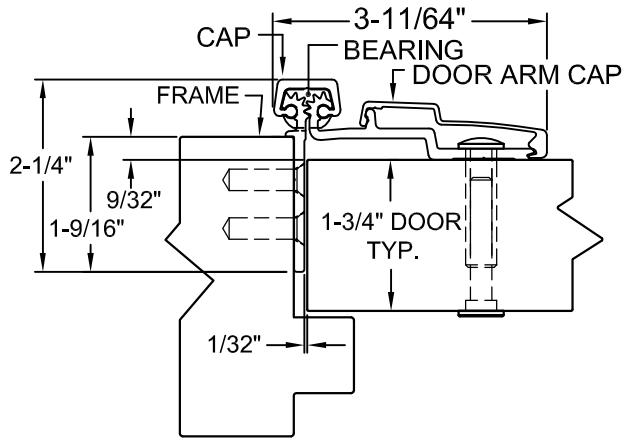

# A450HD 95" LONG

(STD/HD)  
ALL DIMS ARE  
TYPICAL

SCREW DETAIL		
	QTY.	DESCRIPTION
FRAME	21	12-24 X 7/8" PH. F.H. UNDERCUT SELF DRILLING THREAD FORMING TEK SCREW
DOOR	11	1/4-20 X 1-9/16L. X 3/8 DIA. SEX-BOLT & 1/4-20 X 1" PH. HEAD SHOULDER SCREW
	4	12-24 X 11/16 PH.PN. HD. SELF DRILLING TEK SCW. (LOCATOR HOLE)