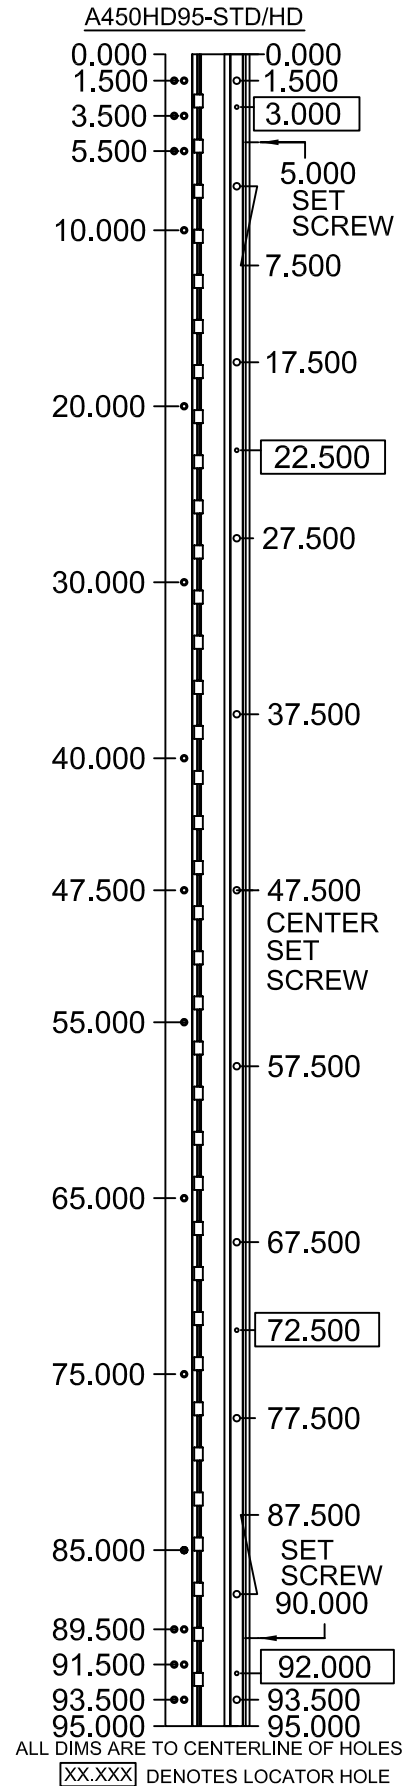

A450HD 95" LONG

(STD/HD)
ALL DIMS ARE
TYPICAL

SCREW DETAIL		
	QTY.	DESCRIPTION
FRAME	21	12-24 X 11/16" PH. F.H. UNDERCUT SELF DRILLING THREAD FORMING TEK SCREW
DOOR	11	1/4-20 X 1-9/16L. X 3/8 DIA. SEX-BOLT & 1/4-20 X 1" PH. HEAD SHOULDER SCREW
	4	12-24 X 11/16 PH.PN. HD. SELF DRILLING TEK SCW. (LOCATOR HOLE)

® www.abhmfg.com
E-mail: abhinfo@abhmfg.com
Architectural Builders Hardware Mfg., Inc.
1222 Ardmore Ave., Itasca, IL 60143
630.875.9900; FAX 800.9FAXABH (932.9224)

© 2006 ABH Mfg., Inc.
printed in USA

A450HD-95-00.DWG

A450HD95

REVISED 10-19-06