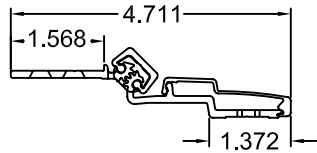

A450HD 95" LONG

(STD/HD)
ALL DIMS ARE
TYPICAL

SCREW DETAIL		
	QTY.	DESCRIPTION
FRAME	21	12-24 X 11/16" PH. F.H. UNDERCUT SELF DRILLING THREAD FORMING TEK SCREW
DOOR	11	1/4-20 X 1-9/16L. X 3/8 DIA. SEX-BOLT & 1/4-20 X 1" PH. HEAD SHOULDER SCREW
	4	12-24 X 11/16 PH.PN. HD. SELF DRILLING TEK SCW. (LOCATOR HOLE)