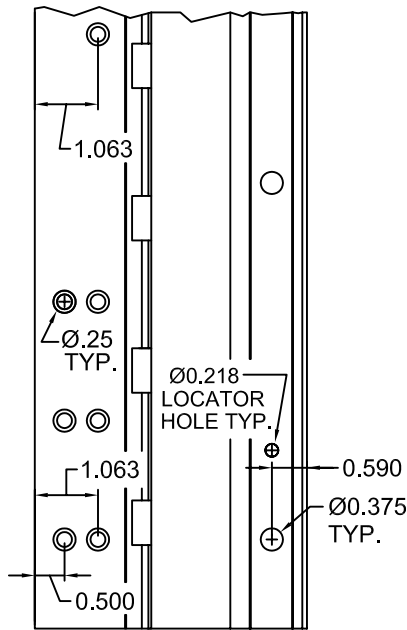

A450HD 95" LONG

(STD/HD)
ALL DIMS ARE
TYPICAL

SCREW DETAIL		
	QTY.	DESCRIPTION
FRAME	21	12-24 X 11/16" PH. F.H. UNDERCUT SELF DRILLING THREAD FORMING TEK SCREW
DOOR	11	1/4-20 X 1-9/16L. X 3/8 DIA. SEX-BOLT & 1/4-20 X 1" PH. HEAD SHOULDER SCREW
	4	12-24 X 11/16 PH.PN. HD. SELF DRILLING TEK SCW. (LOCATOR HOLE)