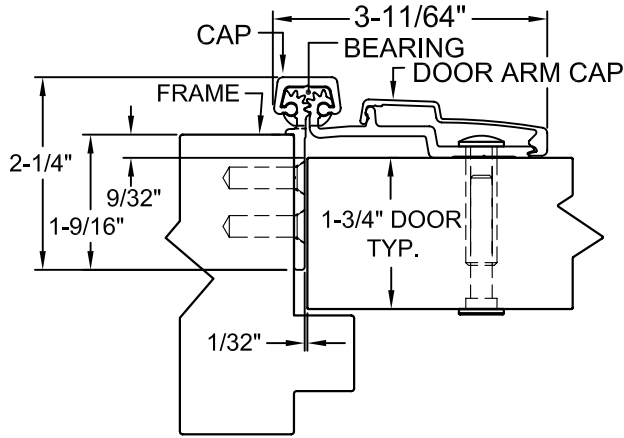

A450HD 95" LONG

(STD/HD)
ALL DIMS ARE
TYPICAL

SCREW DETAIL		
	QTY.	DESCRIPTION
FRAME	21	12-24 X 11/16" PH. F.H. UNDERCUT SELF DRILLING THREAD FORMING TEK SCREW
DOOR	11	1/4-20 X 1-9/16L. X 3/8 DIA. SEX-BOLT & 1/4-20 X 1" PH. HEAD SHOULDER SCREW
	4	12-24 X 11/16 PH.PN. HD. SELF DRILLING TEK SCW. (LOCATOR HOLE)