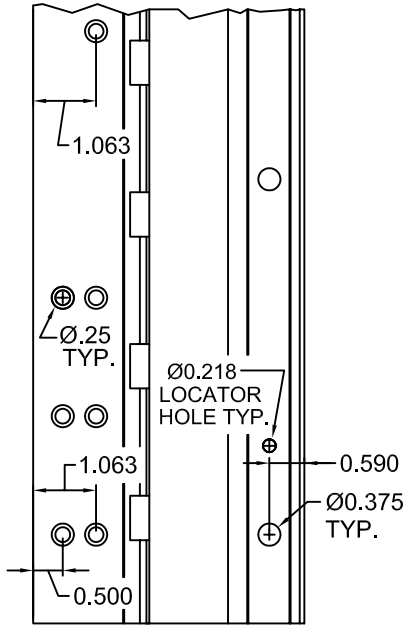

# A450HD 85" LONG

(STD/HD)  
ALL DIMS ARE  
TYPICAL

| SCREW DETAIL |      |   |
|--------------|------|---|
|              | QTY. | DESCRIPTION   |
| FRAME        | 19   | 12-24 X 11/16" PH. F.H. UNDERCUT SELF DRILLING THREAD FORMING TEK SCREW     |
| DOOR         | 10   | 1/4-20 X 1-9/16L. X 3/8 DIA. SEX-BOLT & 1/4-20 X 1" PH. HEAD SHOULDER SCREW |
|              | 4    | 12-24 X 11/16 PH.PN. HD. SELF DRILLING TEK SCW. (LOCATOR HOLE)              |