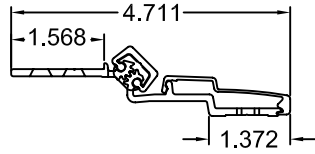

# A450HD 85" LONG

(STD/HD)  
ALL DIMS ARE  
TYPICAL

| SCREW DETAIL |      |   |
|--------------|------|---|
|              | QTY. | DESCRIPTION   |
| FRAME        | 19   | 12-24 X 11/16" PH. F.H. UNDERCUT SELF DRILLING THREAD FORMING TEK SCREW     |
| DOOR         | 10   | 1/4-20 X 1-9/16L. X 3/8 DIA. SEX-BOLT & 1/4-20 X 1" PH. HEAD SHOULDER SCREW |
|              | 4    | 12-24 X 11/16 PH.PN. HD. SELF DRILLING TEK SCW. (LOCATOR HOLE)              |