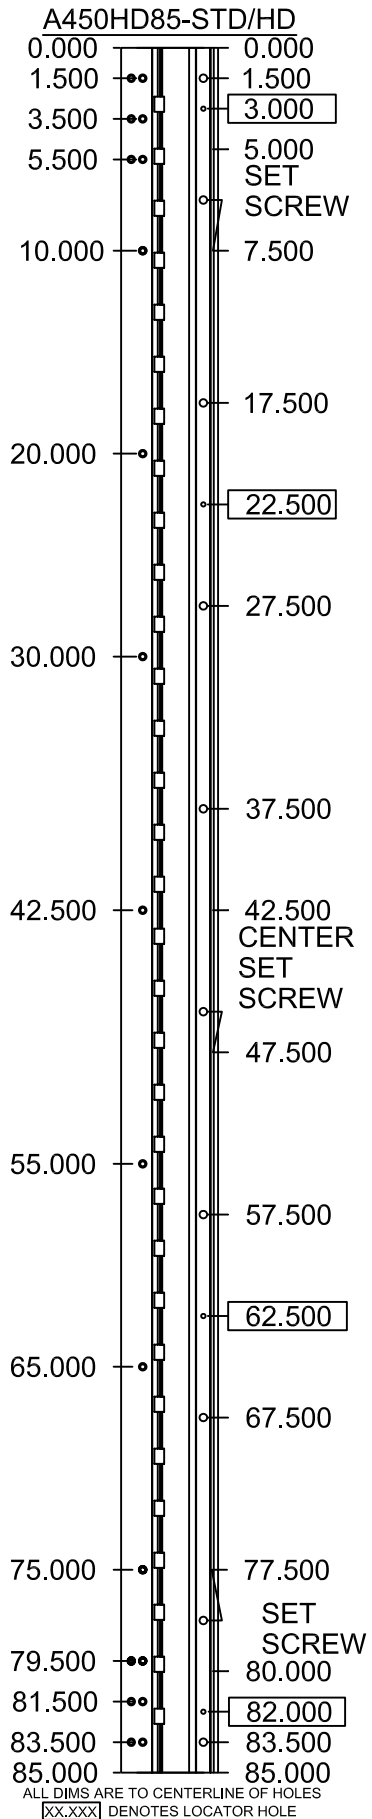

# A450HD 85" LONG

(STD/HD)  
ALL DIMS ARE  
TYPICAL

| SCREW DETAIL |      |   |
|--------------|------|---|
|              | QTY. | DESCRIPTION   |
| FRAME        | 19   | 12-24 X 11/16" PH. F.H. UNDERCUT SELF DRILLING THREAD FORMING TEK SCREW     |
| DOOR         | 10   | 1/4-20 X 1-9/16L. X 3/8 DIA. SEX-BOLT & 1/4-20 X 1" PH. HEAD SHOULDER SCREW |
|              | 4    | 12-24 X 11/16 PH.PN. HD. SELF DRILLING TEK SCW. (LOCATOR HOLE)              |

® www.abhmf.com  
E-mail: abhinfo@abhmf.com  
Architectural Builders Hardware Mfg., Inc.  
1222 Ardmore Ave., Itasca, IL 60143  
630.875.9900; FAX 800.9FAXABH (932.9224)

© 2006 ABH Mfg., Inc.  
printed in USA

A450HD-85-01.DWG