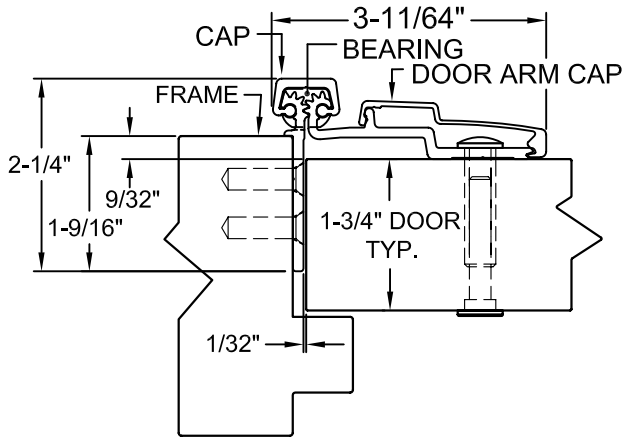

# A450HD 85" LONG

(STD/HD)  
ALL DIMS ARE  
TYPICAL

| SCREW DETAIL |      |   |
|--------------|------|---|
|              | QTY. | DESCRIPTION   |
| FRAME        | 19   | 12-24 X 11/16" PH. F.H. UNDERCUT SELF DRILLING THREAD FORMING TEK SCREW     |
| DOOR         | 10   | 1/4-20 X 1-9/16L. X 3/8 DIA. SEX-BOLT & 1/4-20 X 1" PH. HEAD SHOULDER SCREW |
|              | 4    | 12-24 X 11/16 PH.PN. HD. SELF DRILLING TEK SCW. (LOCATOR HOLE)              |