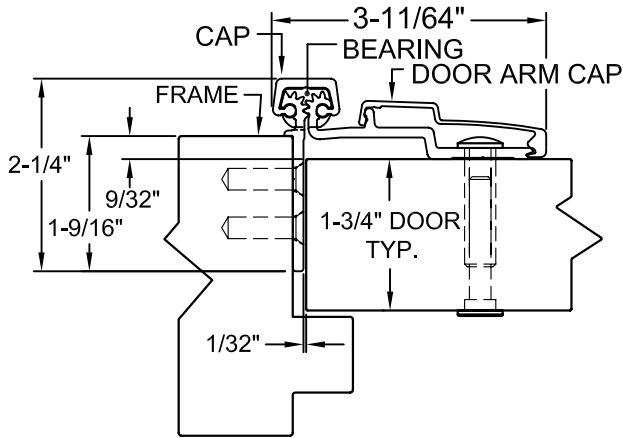

# A450HD 83" LONG

(STD/HD)  
ALL DIMS ARE  
TYPICAL

SCREW DETAIL		
	QTY.	DESCRIPTION
FRAME	19	12-24 X 11/16" PH. F.H. UNDERCUT SELF DRILLING THREAD FORMING TEK SCREW
DOOR	10	1/4-20 X 1-9/16L. X 3/8 DIA. SEX-BOLT & 1/4-20 X 1" PH. HEAD SHOULDER SCREW
	4	12-24 X 11/16 PH.PN. HD. SELF DRILLING TEK SCW. (LOCATOR HOLE)