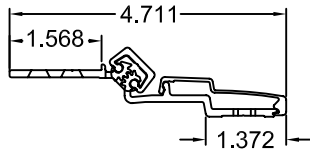

# A450HD 83" LONG

(STD/HD)  
ALL DIMS ARE  
TYPICAL

SCREW DETAIL		
	QTY.	DESCRIPTION
FRAME	19	12-24 X 11/16" PH. F.H. UNDERCUT SELF DRILLING THREAD FORMING TEK SCREW
DOOR	10	1/4-20 X 1-9/16L. X 3/8 DIA. SEX-BOLT & 1/4-20 X 1" PH. HEAD SHOULDER SCREW
	4	12-24 X 11/16 PH.PN. HD. SELF DRILLING TEK SCW. (LOCATOR HOLE)