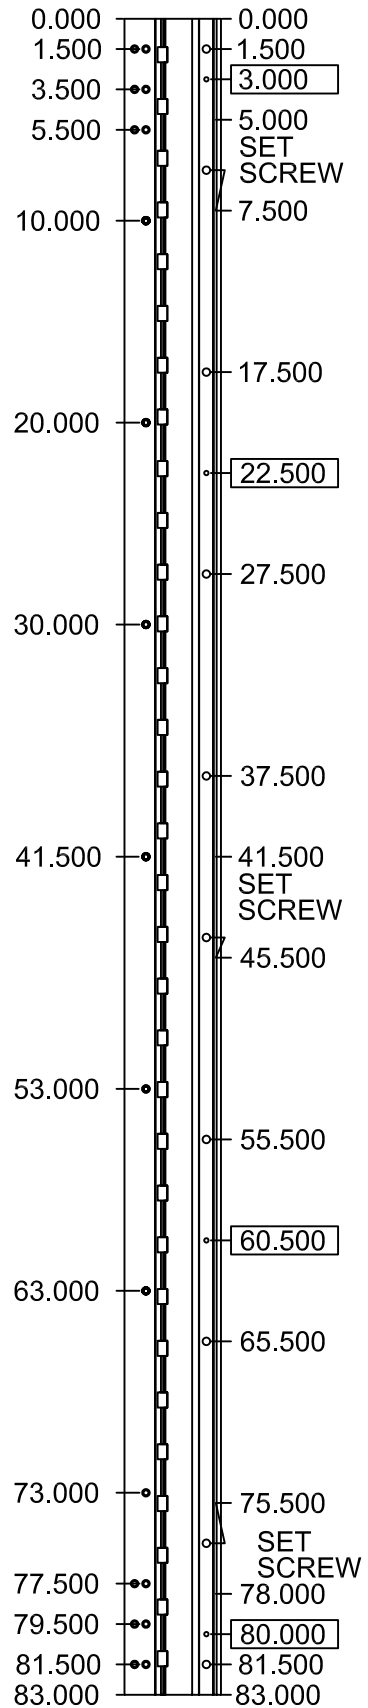

# A450HD 83" LONG

(STD/HD)  
ALL DIMS ARE  
TYPICAL

SCREW DETAIL		
	QTY.	DESCRIPTION
FRAME	19	12-24 X 11/16" PH. F.H. UNDERCUT SELF DRILLING THREAD FORMING TEK SCREW
DOOR	10	1/4-20 X 1-9/16L. X 3/8 DIA. SEX-BOLT & 1/4-20 X 1" PH. HEAD SHOULDER SCREW
	4	12-24 X 11/16 PH.PN. HD. SELF DRILLING TEK SCW. (LOCATOR HOLE)

## A450HD83-STD/HD

ALL DIMS ARE TO CENTERLINE OF HOLES

XX.XXX DENOTES LOCATOR HOLE

® www.abhmf.com  
E-mail: abhinfo@abhmf.com  
Architectural Builders Hardware Mfg., Inc.  
1222 Ardmore Ave., Itasca, IL 60143  
630.875.9900; FAX 800.9FAXABH (932.9224)