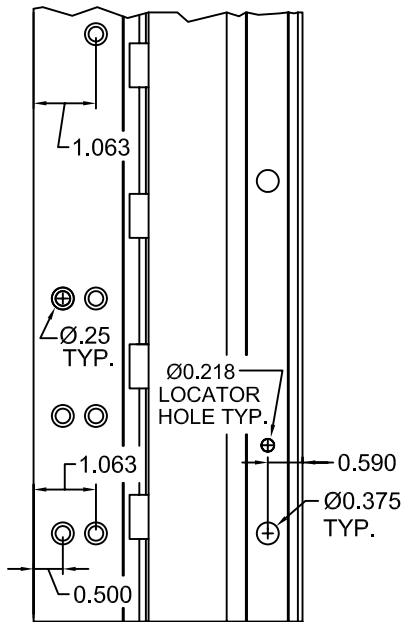

# A450HD 83" LONG

(STD/HD)  
ALL DIMS ARE  
TYPICAL

SCREW DETAIL		
	QTY.	DESCRIPTION
FRAME	19	12-24 X 11/16" PH. F.H. UNDERCUT SELF DRILLING THREAD FORMING TEK SCREW
DOOR	10	1/4-20 X 1-9/16L. X 3/8 DIA. SEX-BOLT & 1/4-20 X 1" PH. HEAD SHOULDER SCREW
	4	12-24 X 11/16 PH.PN. HD. SELF DRILLING TEK SCW. (LOCATOR HOLE)