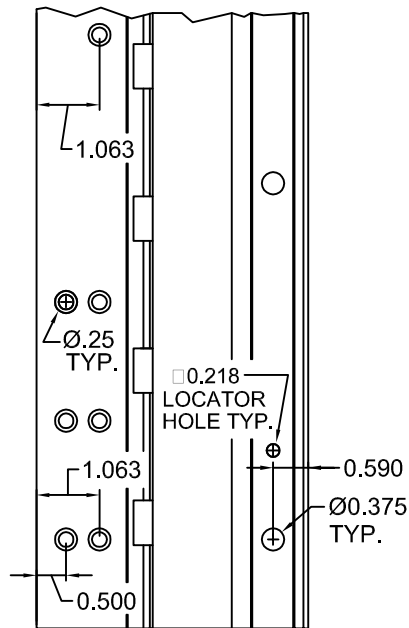

# A450HD 120" LONG

(STD/HD)  
ALL DIMS ARE  
TYPICAL

SCREW DETAIL		
	QTY.	DESCRIPTION
FRAME	23	12-24 X 7/8" PH. F.H. UNDERCUT SELF DRILLING THREAD FORMING TEK SCREW
DOOR	14	1/4-20 X 1-9/16L. X 3/8 DIA. SEX-BOLT & 1/4-20 X 1" PH. HEAD SHOULDER SCREW
	4	12-24 X 11/16 PH.PN. HD. SELF DRILLING TEK SCW. (LOCATOR HOLE)

A450HD120-STD/HD

ALL DIMS ARE TO CENTERLINE OF HOLES  
XX.XXX DENOTES LOCATOR HOLE

A450HD-120-02.DWG