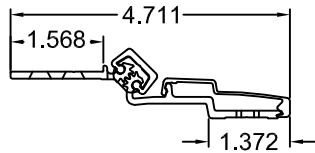

# A450HD 120" LONG

(STD/HD)  
ALL DIMS ARE  
TYPICAL

SCREW DETAIL		
	QTY.	DESCRIPTION
FRAME	23	12-24 X 7/8" PH. F.H. UNDERCUT SELF DRILLING THREAD FORMING TEK SCREW
DOOR	14	1/4-20 X 1-9/16L. X 3/8 DIA. SEX-BOLT & 1/4-20 X 1" PH. HEAD SHOULDER SCREW
	4	12-24 X 11/16 PH.PN. HD. SELF DRILLING TEK SCW. (LOCATOR HOLE)