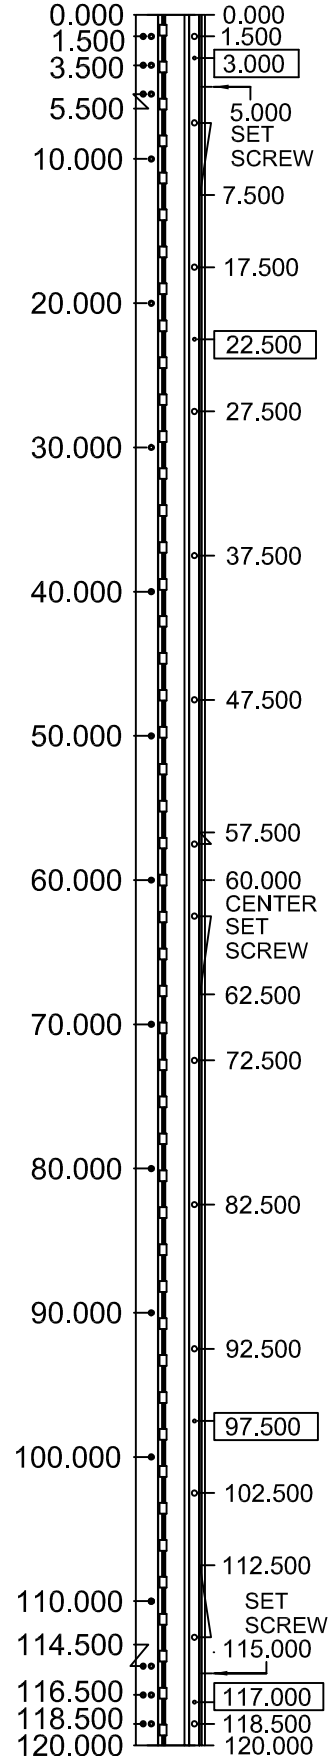

# A450HD 120" LONG

(STD/HD)  
ALL DIMS ARE  
TYPICAL

SCREW DETAIL		
	QTY.	DESCRIPTION
FRAME	23	12-24 X 7/8" PH. F.H. UNDERCUT SELF DRILLING THREAD FORMING TEK SCREW
DOOR	14	1/4-20 X 1-9/16L. X 3/8 DIA. SEX-BOLT & 1/4-20 X 1" PH. HEAD SHOULDER SCREW
	4	12-24 X 11/16 PH.PN. HD. SELF DRILLING TEK SCW. (LOCATOR HOLE)

A450HD120-STD/HD

ALL DIMS ARE TO CENTERLINE OF HOLES  
XX.XXX DENOTES LOCATOR HOLE

A450HD-120-02.DWG

# A450HD120

REVISED 10-28-10