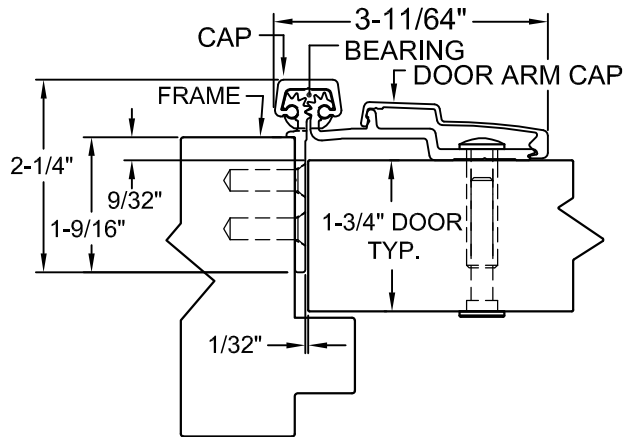

# A450HD 120" LONG

(STD/HD)  
ALL DIMS ARE  
TYPICAL

SCREW DETAIL		
	QTY.	DESCRIPTION
FRAME	23	12-24 X 7/8" PH. F.H. UNDERCUT SELF DRILLING THREAD FORMING TEK SCREW
DOOR	14	1/4-20 X 1-9/16L. X 3/8 DIA. SEX-BOLT & 1/4-20 X 1" PH. HEAD SHOULDER SCREW
	4	12-24 X 11/16 PH.PN. HD. SELF DRILLING TEK SCW. (LOCATOR HOLE)

A450HD120-STD/HD

ALL DIMS ARE TO CENTERLINE OF HOLES  
XX.XXX DENOTES LOCATOR HOLE

A450HD-120-02.DWG