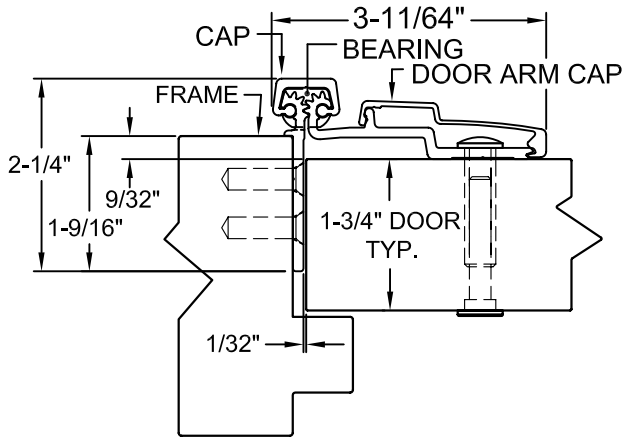

# A450HD 120" LONG

(STD/HD)  
ALL DIMS ARE TYPICAL

SCREW DETAIL		
	QTY.	DESCRIPTION
FRAME	23	12-24 X 11/16" PH. F.H. UNDERCUT SELF DRILLING THREAD FORMING TEK SCREW
DOOR	14	1/4-20 X 1-9/16L. X 3/8 DIA. SEX-BOLT & 1/4-20 X 1" PH. HEAD SHOULDER SCREW
	4	12-24 X 11/16 PH.PN. HD. SELF DRILLING TEK SCW. (LOCATOR HOLE)