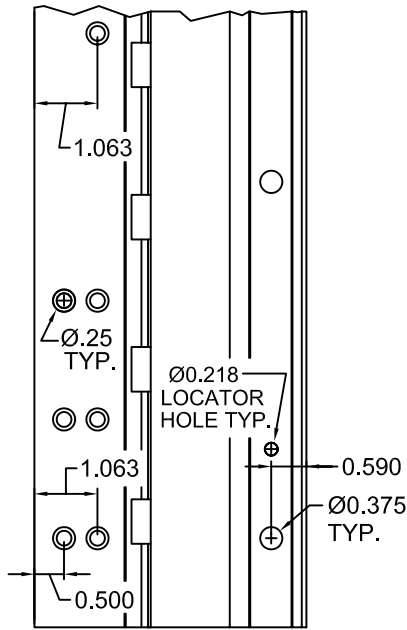

# A450HD 120" LONG

(STD/HD)  
ALL DIMS ARE TYPICAL

SCREW DETAIL		
	QTY.	DESCRIPTION
FRAME	23	12-24 X 11/16" PH. F.H. UNDERCUT SELF DRILLING THREAD FORMING TEK SCREW
DOOR	14	1/4-20 X 1-9/16L. X 3/8 DIA. SEX-BOLT & 1/4-20 X 1" PH. HEAD SHOULDER SCREW
	4	12-24 X 11/16 PH.PN. HD. SELF DRILLING TEK SCW. (LOCATOR HOLE)