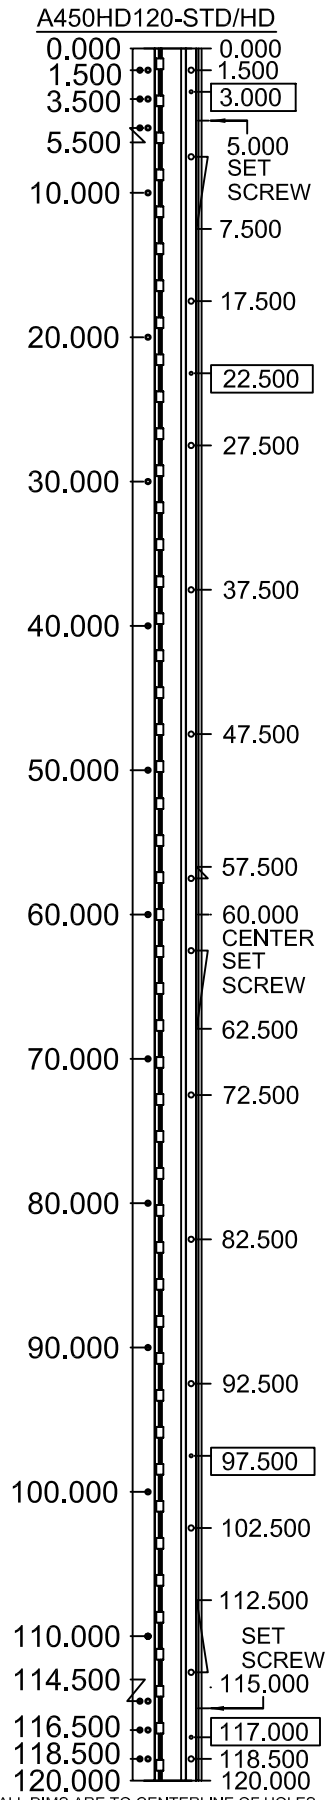

# A450HD 120" LONG

(STD/HD)  
ALL DIMS ARE TYPICAL

SCREW DETAIL		
	QTY.	DESCRIPTION
FRAME	23	12-24 X 11/16" PH. F.H. UNDERCUT SELF DRILLING THREAD FORMING TEK SCREW
DOOR	14	1/4-20 X 1-9/16L. X 3/8 DIA. SEX-BOLT & 1/4-20 X 1" PH. HEAD SHOULDER SCREW
	4	12-24 X 11/16 PH.PN. HD. SELF DRILLING TEK SCW. (LOCATOR HOLE)

ALL DIMS ARE TO CENTERLINE OF HOLES  
[XX.XXX] DENOTES LOCATOR HOLE

® www.abhmfg.com  
E-mail: abhinfo@abhmfg.com  
Architectural Builders Hardware Mfg., Inc.  
1222 Ardmore Ave., Itasca, IL 60143  
630.875.9900; FAX 800.9FAXABH (932.9224)

A450HD-120-01.DWG