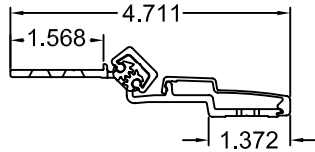

# A450HD 120" LONG

(STD/HD)  
ALL DIMS ARE TYPICAL

SCREW DETAIL		
	QTY.	DESCRIPTION
FRAME	23	12-24 X 11/16" PH. F.H. UNDERCUT SELF DRILLING THREAD FORMING TEK SCREW
DOOR	14	1/4-20 X 1-9/16L. X 3/8 DIA. SEX-BOLT & 1/4-20 X 1" PH. HEAD SHOULDER SCREW
	4	12-24 X 11/16 PH.PN. HD. SELF DRILLING TEK SCW. (LOCATOR HOLE)