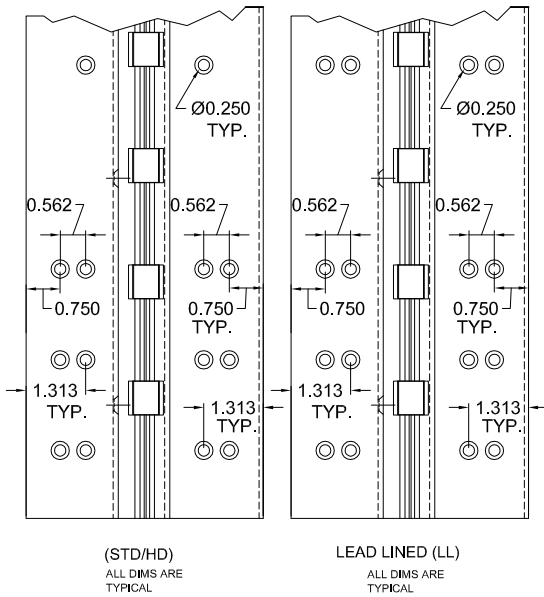

# A410HD/A410LL

## 95" LONG

TYPICAL APPLICATION  
SQUARE EDGE DOOR ONLY

### SCREW DETAIL

	MODEL		DESCRIPTION
	STD/HD QTY.	LL QTY.	
FRAME	27	36	12-24 X 7/8" PH. F.H. UNDERCUT SELF DRILLING THREAD FORMING TEK SCREW
DOOR	21	30	12-24 X 7/8" PH. F.H. UNDERCUT SELF DRILLING THREAD FORMING TEK SCREW

ALL DIMS ARE TO CENTERLINE OF HOLES  
XX.XXX DENOTES FRAME HOLE MTG.