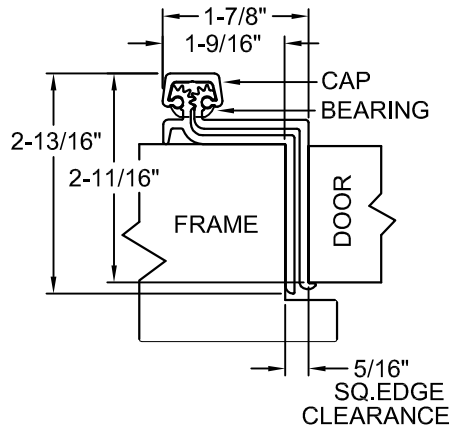

# A410HD/A410LL

## 95" LONG

TYPICAL APPLICATION  
SQUARE EDGE DOOR ONLY

### SCREW DETAIL

	MODEL		DESCRIPTION
	STD/HD QTY.	LL QTY.	
FRAME	27	36	12-24 X 7/8" PH. F.H. UNDERCUT SELF DRILLING THREAD FORMING TEK SCREW
DOOR	21	30	12-24 X 7/8" PH. F.H. UNDERCUT SELF DRILLING THREAD FORMING TEK SCREW