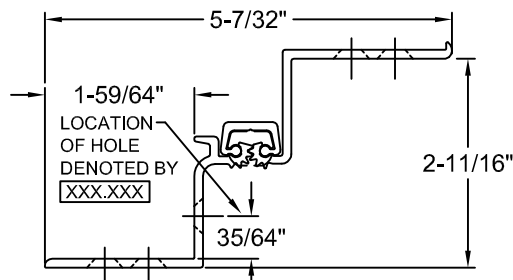

## 95" LONG

TYPICAL APPLICATION  
SQUARE EDGE DOOR ONLY

### SCREW DETAIL

	MODEL		DESCRIPTION
	STD/HD QTY.	LL QTY.	
FRAME	27	36	12-24 X 7/8" PH. F.H. UNDERCUT SELF DRILLING THREAD FORMING TEK SCREW
DOOR	21	30	12-24 X 7/8" PH. F.H. UNDERCUT SELF DRILLING THREAD FORMING TEK SCREW