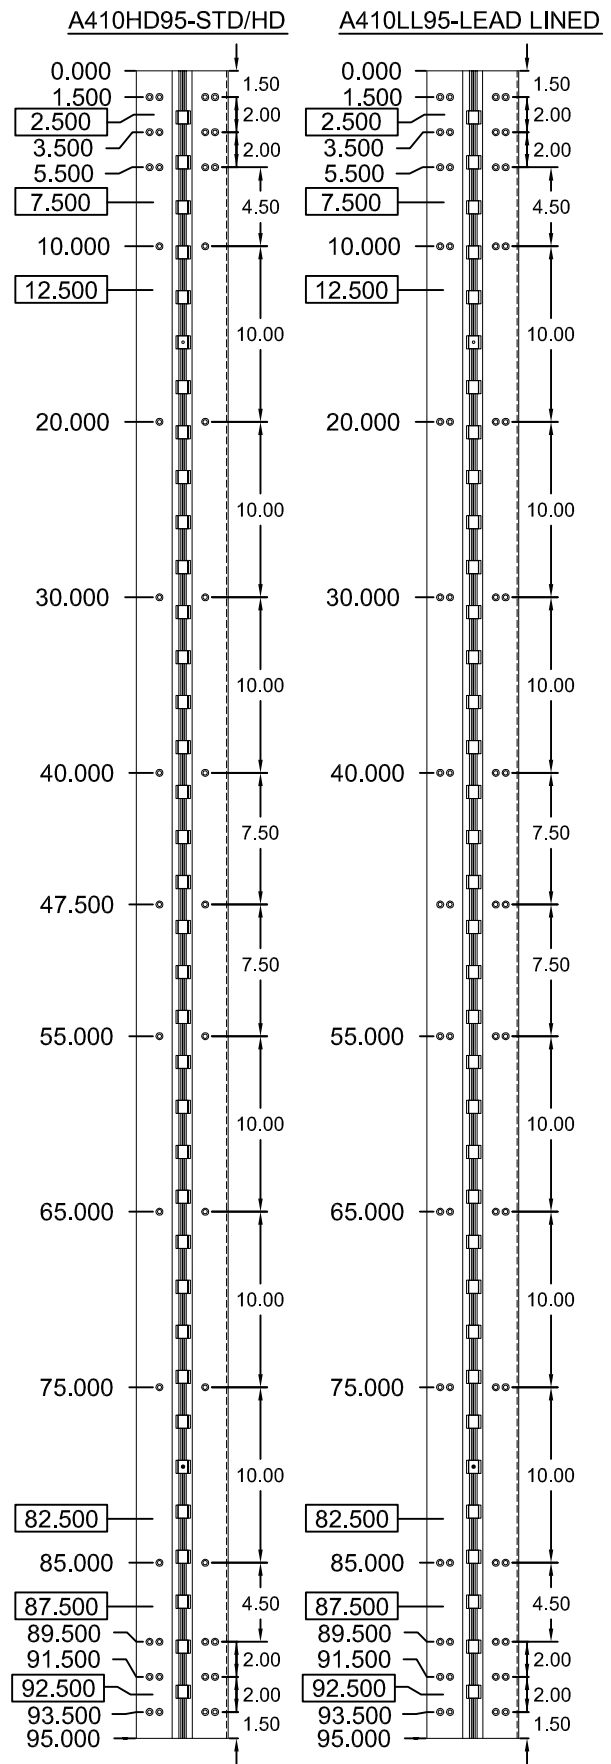

# A410HD/A410LL

## 95" LONG

TYPICAL APPLICATION  
SQUARE EDGE DOOR ONLY

### SCREW DETAIL

	MODEL		DESCRIPTION
	STD/HD QTY.	LL QTY.	
FRAME	27	36	12-24 X 7/8" PH. F.H. UNDERCUT SELF DRILLING THREAD FORMING TEK SCREW
DOOR	21	30	12-24 X 7/8" PH. F.H. UNDERCUT SELF DRILLING THREAD FORMING TEK SCREW

ALL DIMS ARE TO CENTERLINE OF HOLES  
XX.XXX DENOTES FRAME HOLE MTG.