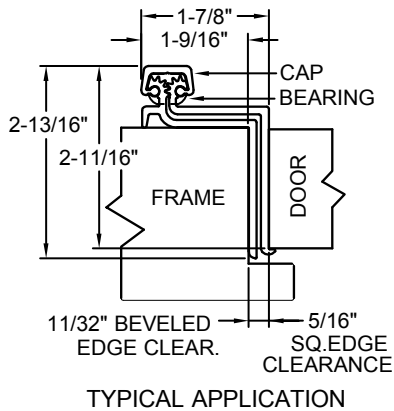

# A410HD/A410LL

## 83" LONG

SCREW DETAIL			DESCRIPTION
	MODEL		
	STD/HD	LL	
	QTY.	QTY.	
FRAME	25	32	12-24 X 11/16" PH. F.H. UNDERCUT SELF DRILLING THREAD FORMING TEK SCREW
DOOR	19	26	12-24 X 11/16" PH. F.H. UNDERCUT SELF DRILLING THREAD FORMING TEK SCREW