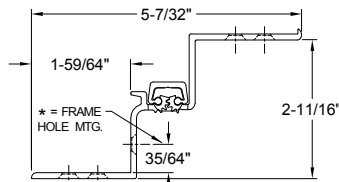

## 83" LONG

SCREW DETAIL			DESCRIPTION
	MODEL		
	STD/HD	LL	
	QTY.	QTY.	
FRAME	25	32	12-24 X 11/16" PH. F.H. UNDERCUT SELF DRILLING THREAD FORMING TEK SCREW
DOOR	19	26	12-24 X 11/16" PH. F.H. UNDERCUT SELF DRILLING THREAD FORMING TEK SCREW