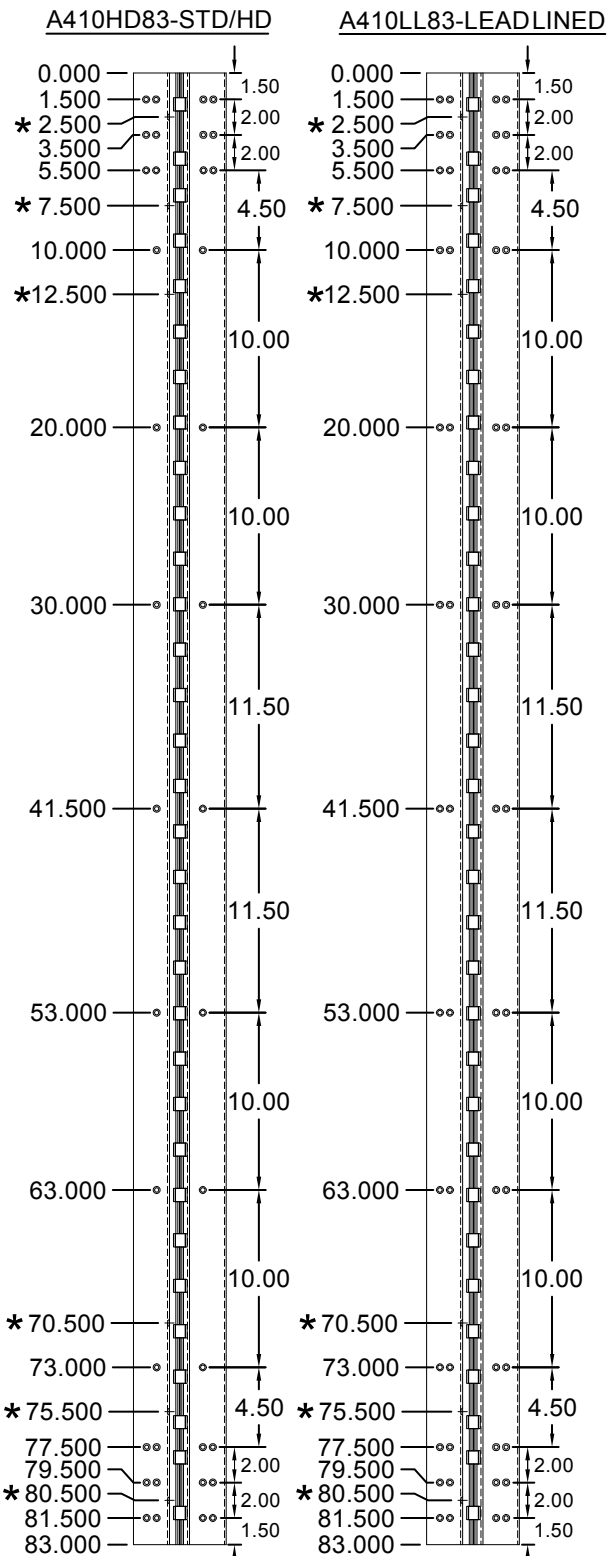

# A410HD/A410LL

## 83" LONG

SCREW DETAIL			DESCRIPTION
	MODEL		
	STD/HD	LL	
	QTY.	QTY.	
FRAME	25	32	12-24 X 11/16" PH. F.H. UNDERCUT SELF DRILLING THREAD FORMING TEK SCREW
DOOR	19	26	12-24 X 11/16" PH. F.H. UNDERCUT SELF DRILLING THREAD FORMING TEK SCREW

A410-83-03.DWG