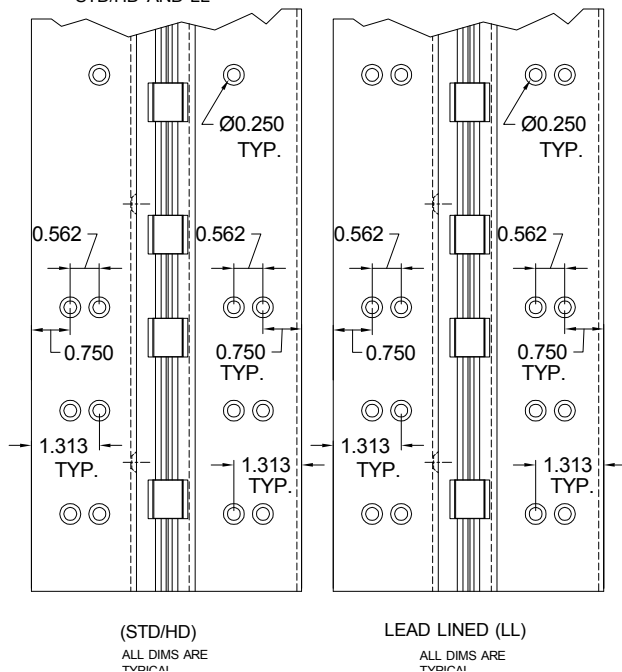

# A410HD/A410LL

## 83" LONG

SCREW DETAIL			DESCRIPTION
	MODEL		
	STD/HD	LL	
	QTY.	QTY.	
FRAME	25	32	12-24 X 11/16" PH. F.H. UNDERCUT SELF DRILLING THREAD FORMING TEK SCREW
DOOR	19	26	12-24 X 11/16" PH. F.H. UNDERCUT SELF DRILLING THREAD FORMING TEK SCREW