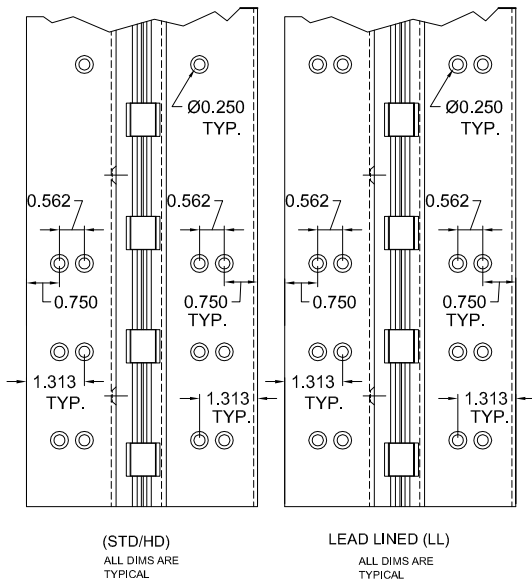

A410HD/A410LL 120" LONG

TYPICAL APPLICATION
SQUARE EDGE DOOR ONLY

(STD/HD)
ALL DIMS ARE
TYPICAL

LEAD LINED (LL)
ALL DIMS ARE
TYPICAL

SCREW DETAIL			DESCRIPTION
	MODEL STD/HD QTY.	LL QTY.	
FRAME	29	32	12-24 X 7/8" PH. F.H. UNDERCUT SELF DRILLING THREAD FORMING TEK SCREW
DOOR	23	26	12-24 X 7/8" PH. F.H. UNDERCUT SELF DRILLING THREAD FORMING TEK SCREW

ALL DIMS ARE TO CENTERLINE OF HOLES
XX.XXX DENOTES FRAME HOLE MTG.