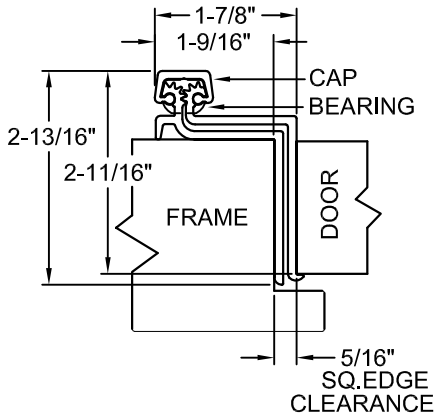

A410HD/A410LL 120" LONG

TYPICAL APPLICATION
SQUARE EDGE DOOR ONLY

(STD/HD)
ALL DIMS ARE
TYPICAL

LEAD LINED (LL)
ALL DIMS ARE
TYPICAL

SCREW DETAIL			DESCRIPTION
	MODEL STD/HD QTY.	LL QTY.	
FRAME	29	32	12-24 X 7/8" PH. F.H. UNDERCUT SELF DRILLING THREAD FORMING TEK SCREW
DOOR	23	26	12-24 X 7/8" PH. F.H. UNDERCUT SELF DRILLING THREAD FORMING TEK SCREW

ALL DIMS ARE TO CENTERLINE OF HOLES
XX.XXX DENOTES FRAME HOLE MTG.