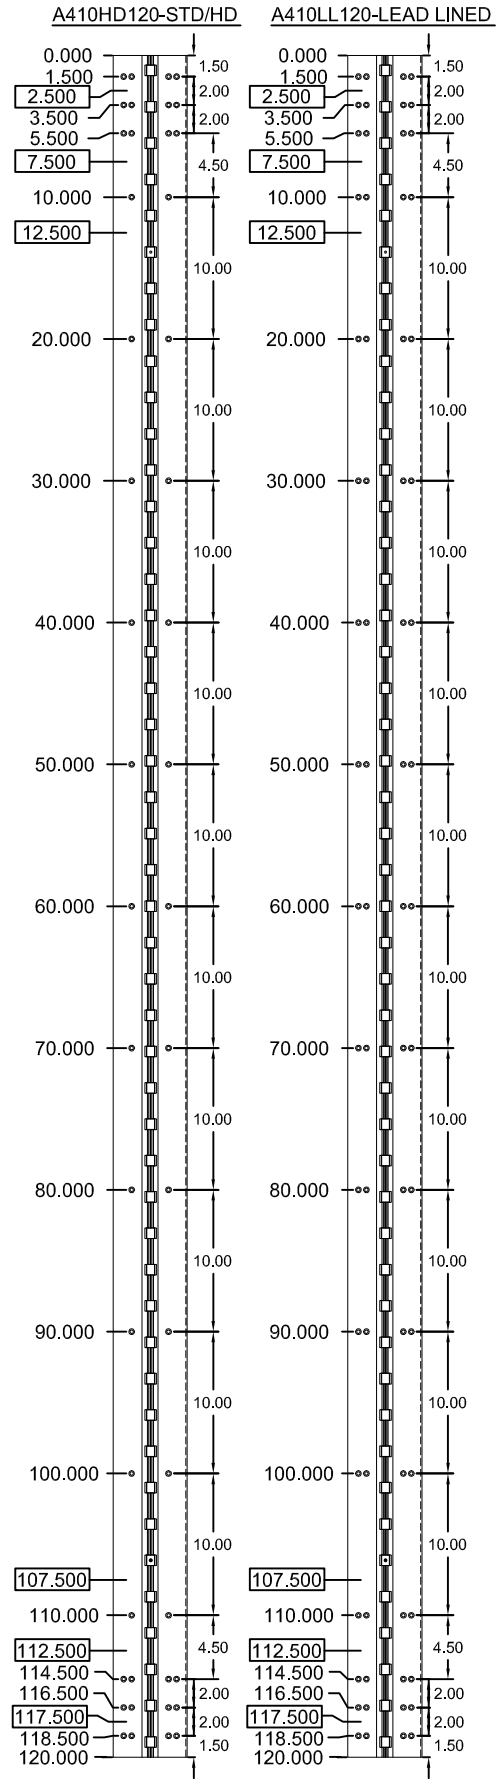

A410HD/A410LL 120" LONG

TYPICAL APPLICATION
SQUARE EDGE DOOR ONLY

(STD/HD)
ALL DIMS ARE
TYPICAL

LEAD LINED (LL)
ALL DIMS ARE
TYPICAL

SCREW DETAIL			DESCRIPTION
	MODEL STD/HD QTY.	LL QTY.	
FRAME	29	32	12-24 X 7/8" PH. F.H. UNDERCUT SELF DRILLING THREAD FORMING TEK SCREW
DOOR	23	26	12-24 X 7/8" PH. F.H. UNDERCUT SELF DRILLING THREAD FORMING TEK SCREW

ALL DIMS ARE TO CENTERLINE OF HOLES
XX.XXX DENOTES FRAME HOLE MTG.