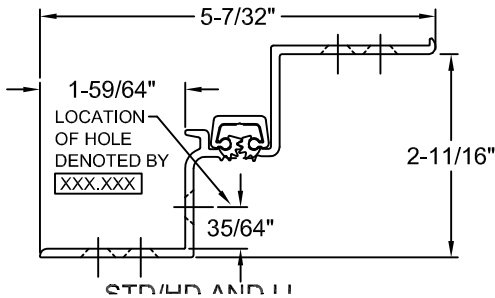

A410HD/A410LL 120" LONG

TYPICAL APPLICATION
SQUARE EDGE DOOR ONLY

(STD/HD)
ALL DIMS ARE
TYPICAL

LEAD LINED (LL)
ALL DIMS ARE
TYPICAL

SCREW DETAIL			DESCRIPTION
	MODEL STD/HD QTY.	LL QTY.	
FRAME	29	32	12-24 X 7/8" PH. F.H. UNDERCUT SELF DRILLING THREAD FORMING TEK SCREW
DOOR	23	26	12-24 X 7/8" PH. F.H. UNDERCUT SELF DRILLING THREAD FORMING TEK SCREW

ALL DIMS ARE TO CENTERLINE OF HOLES
XX.XXX DENOTES FRAME HOLE MTG.