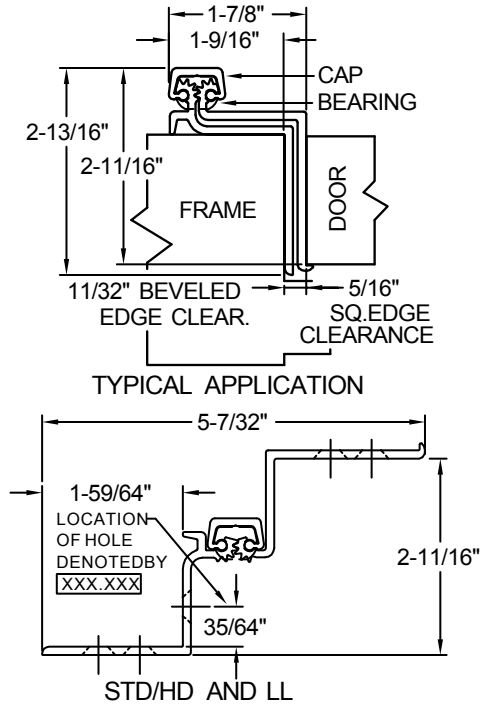

A410HD/A410LL 120" LONG

SCREW DETAIL			
	MODEL		DESCRIPTION
	STD/HD QTY.	LL QTY.	
FRAME	29	32	12-24 X 11/16" PH. F.H. UNDERCUT SELF DRILLING THREAD FORMING TEK SCREW
DOOR	23	26	12-24 X 11/16" PH. F.H. UNDERCUT SELF DRILLING THREAD FORMING TEK SCREW