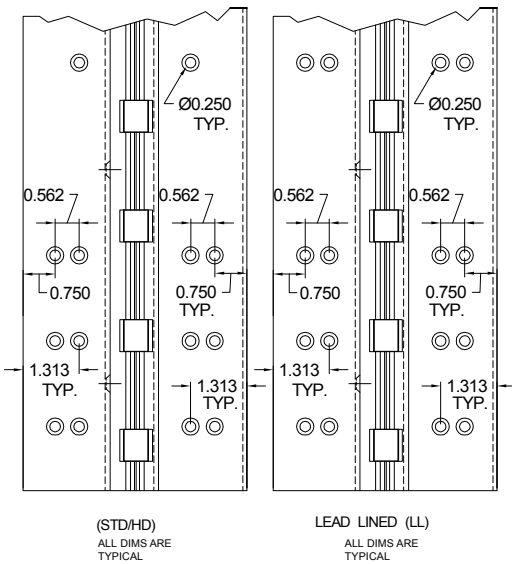

A410HD/A410LL 120" LONG

SCREW DETAIL			
	MODEL		DESCRIPTION
	STD/HD QTY.	LL QTY.	
FRAME	29	32	12-24 X 11/16" PH. F.H. UNDERCUT SELF DRILLING THREAD FORMING TEK SCREW
DOOR	23	26	12-24 X 11/16" PH. F.H. UNDERCUT SELF DRILLING THREAD FORMING TEK SCREW