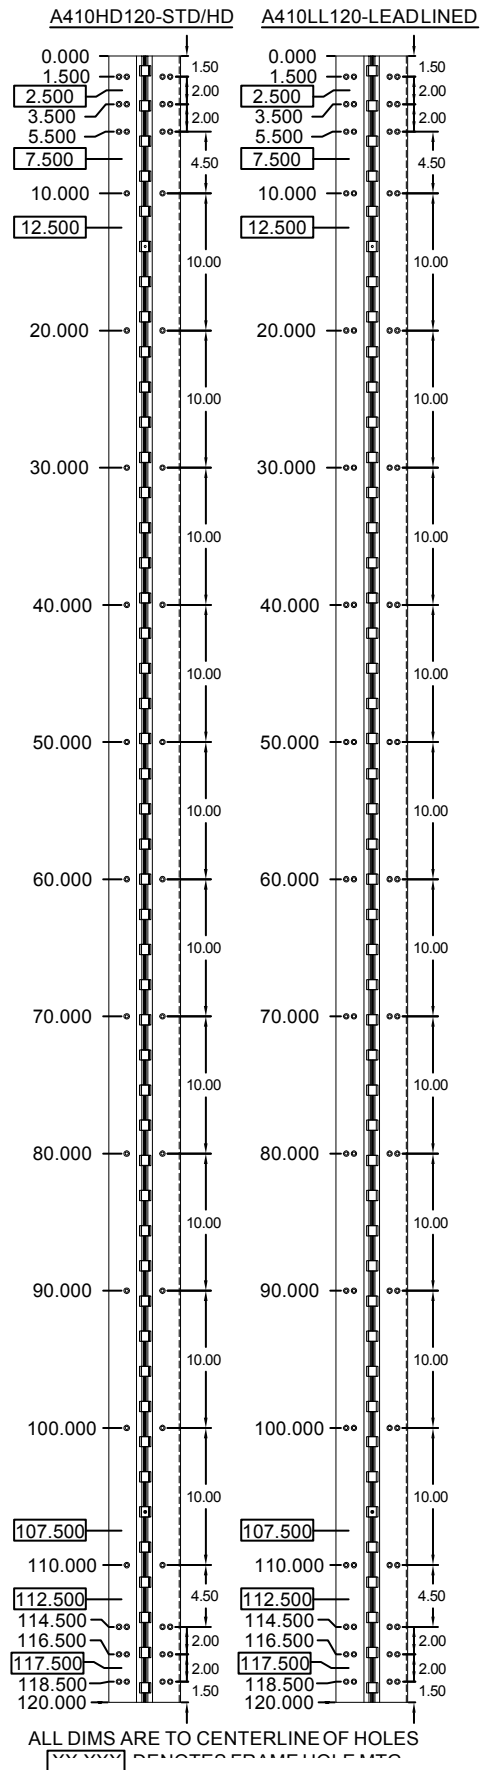

A410HD/A410LL 120" LONG

SCREW DETAIL			
	MODEL		DESCRIPTION
	STD/HD QTY.	LL QTY.	
FRAME	29	32	12-24 X 11/16" PH. F.H. UNDERCUT SELF DRILLING THREAD FORMING TEK SCREW
DOOR	23	26	12-24 X 11/16" PH. F.H. UNDERCUT SELF DRILLING THREAD FORMING TEK SCREW

® www.abhmfg.com
E-mail: abhinfo@abhmfg.com
Architectural Builders Hardware Mfg., Inc.
1222 Ardmore Ave., Itasca, IL 60143
630.875.9900; FAX 800.9FAXABH(932.9224)

A410-120-02.DWG

© 2010 ABH Mfg., Inc.
printed in USA