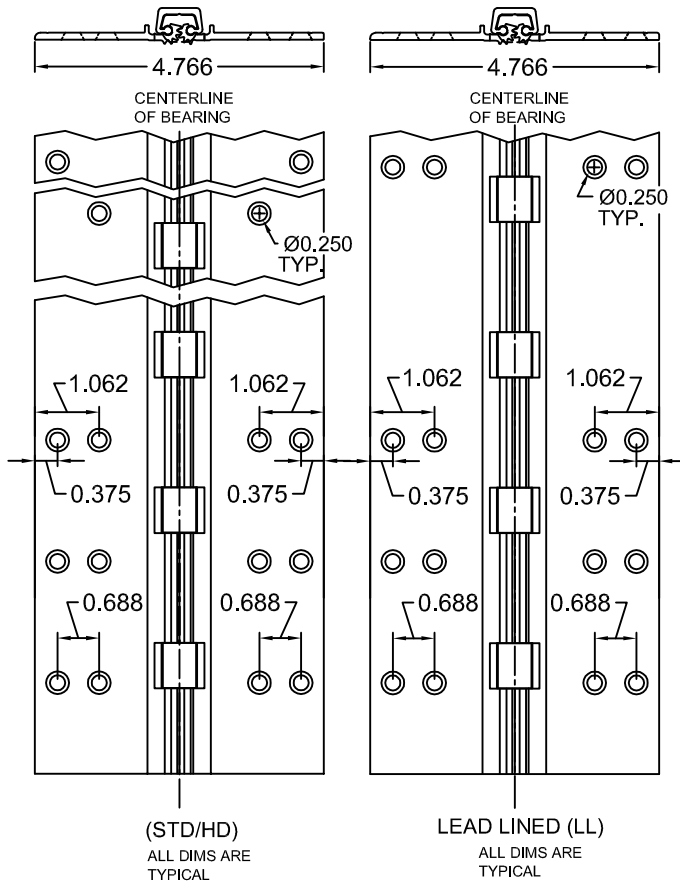

## 95" LONG

SCREW DETAIL			
	MODEL		DESCRIPTION
	STD/HD QTY.	LL QTY.	
FRAME	29	46	12-24 X 7/8" PH. F.H. UNDERCUT SELF DRILLING THREAD FORMING TEK SCREW
DOOR	29	46	12-24 X 7/8" PH. F.H. UNDERCUT SELF DRILLING THREAD FORMING TEK SCREW

A270HD95-STD/HD

A270LL95-LEAD LINED

ALL DIMS ARE TO CENTERLINE OF HOLES

A270-95-04.DWG