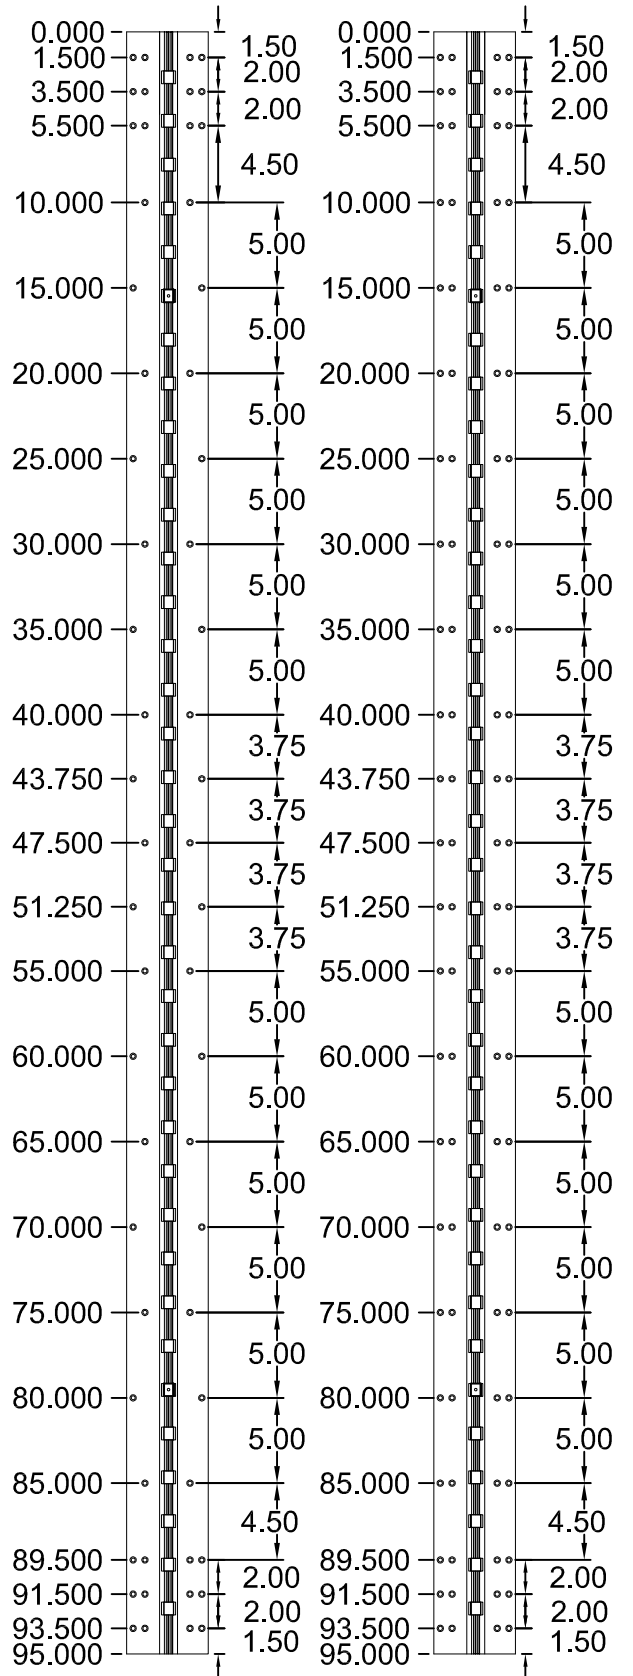

# A270HD/A270LL

## 95" LONG

SCREW DETAIL			
	MODEL		DESCRIPTION
	STD/HD QTY.	LL QTY.	
FRAME	29	46	12-24 X 7/8" PH. F.H. UNDERCUT SELF DRILLING THREAD FORMING TEK SCREW
DOOR	29	46	12-24 X 7/8" PH. F.H. UNDERCUT SELF DRILLING THREAD FORMING TEK SCREW

A270HD95-STD/HD

A270LL95-LEAD LINED

ALL DIMS ARE TO CENTERLINE OF HOLES

A270-95-04.DWG