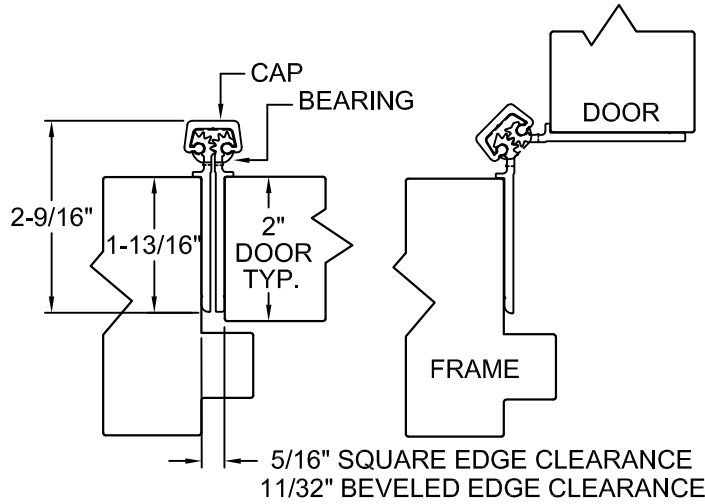

## 95" LONG

SCREW DETAIL			
	MODEL		DESCRIPTION
	STD/HD QTY.	LL QTY.	
FRAME	29	46	12-24 X 7/8" PH. F.H. UNDERCUT SELF DRILLING THREAD FORMING TEK SCREW
DOOR	29	46	12-24 X 7/8" PH. F.H. UNDERCUT SELF DRILLING THREAD FORMING TEK SCREW

A270HD95-STD/HD

A270LL95-LEAD LINED

ALL DIMS ARE TO CENTERLINE OF HOLES

A270-95-04.DWG