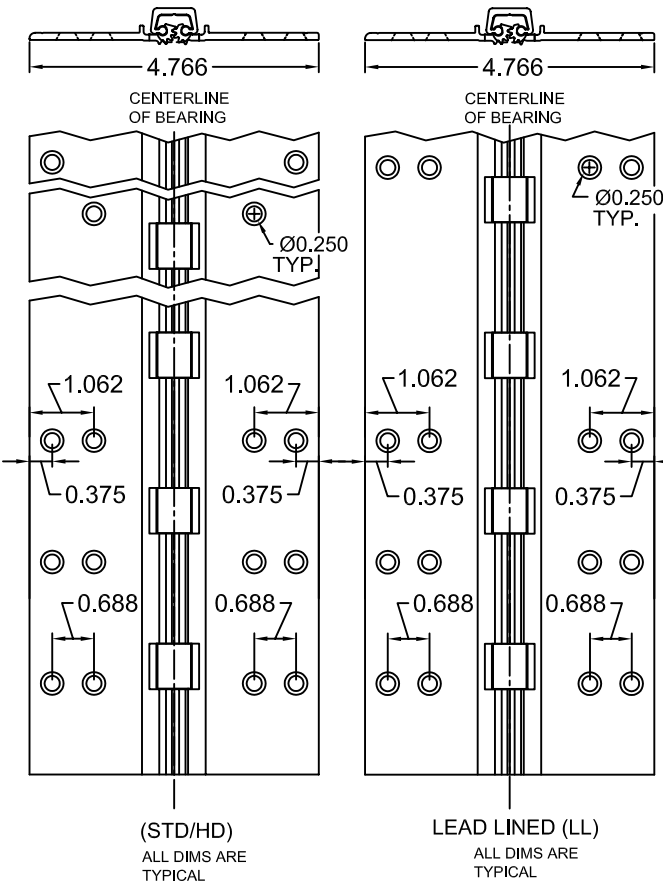

## 95" LONG

SCREW DETAIL			
	MODEL		DESCRIPTION
	STD/HD QTY.	LL QTY.	
FRAME	29	46	12-24 X 11/16" PH. F.H. UNDERCUT SELF DRILLING THREAD FORMING TEK SCREW
DOOR	29	46	12-24 X 11/16" PH. F.H. UNDERCUT SELF DRILLING THREAD FORMING TEK SCREW