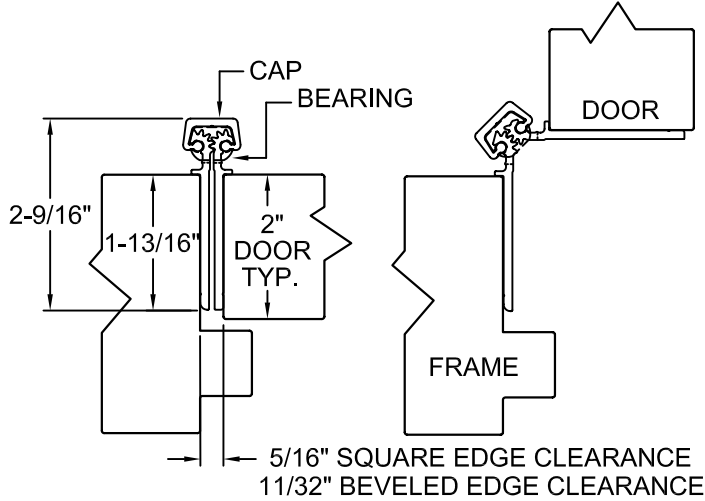

## 95" LONG

SCREW DETAIL			
	MODEL		DESCRIPTION
	STD/HD QTY.	LL QTY.	
FRAME	29	46	12-24 X 11/16" PH. F.H. UNDERCUT SELF DRILLING THREAD FORMING TEK SCREW
DOOR	29	46	12-24 X 11/16" PH. F.H. UNDERCUT SELF DRILLING THREAD FORMING TEK SCREW