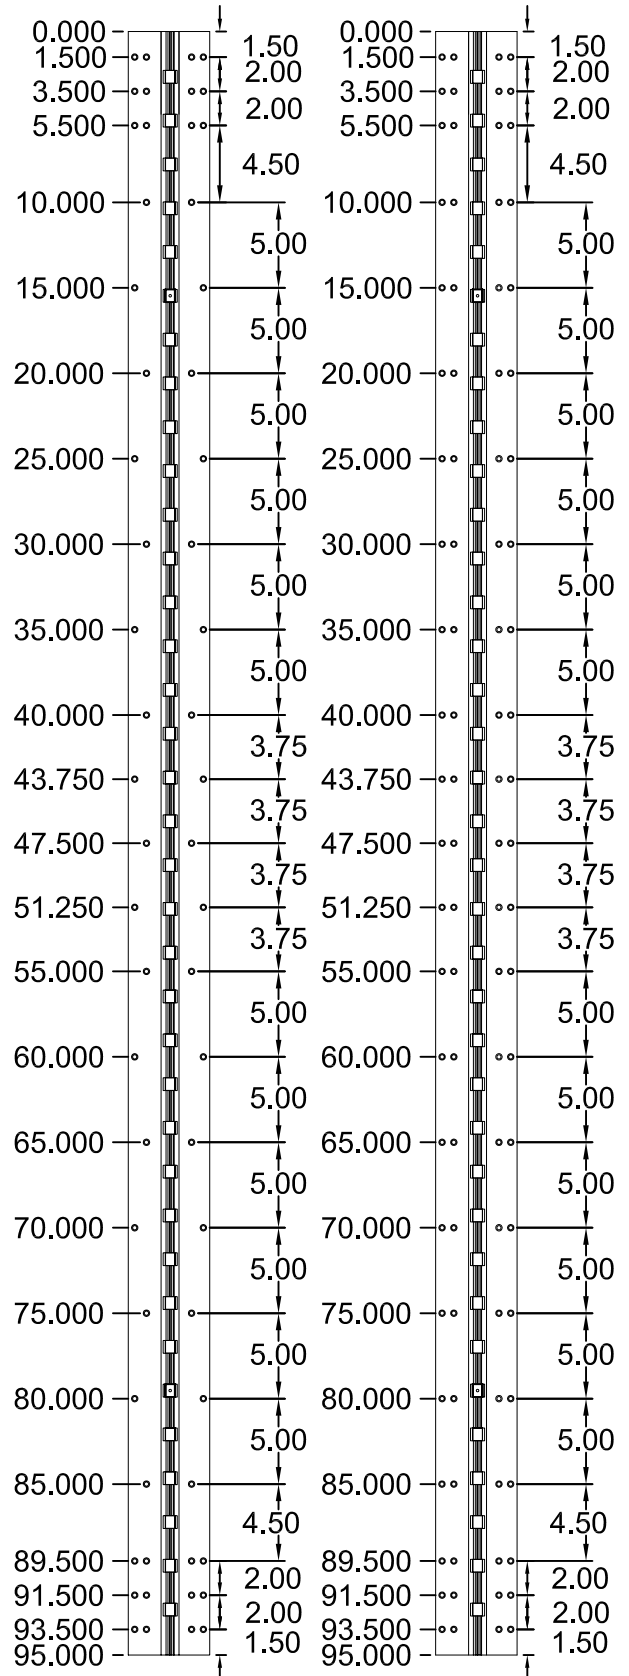

ALL DIMS ARE TO CENTERLINE OF HOLES