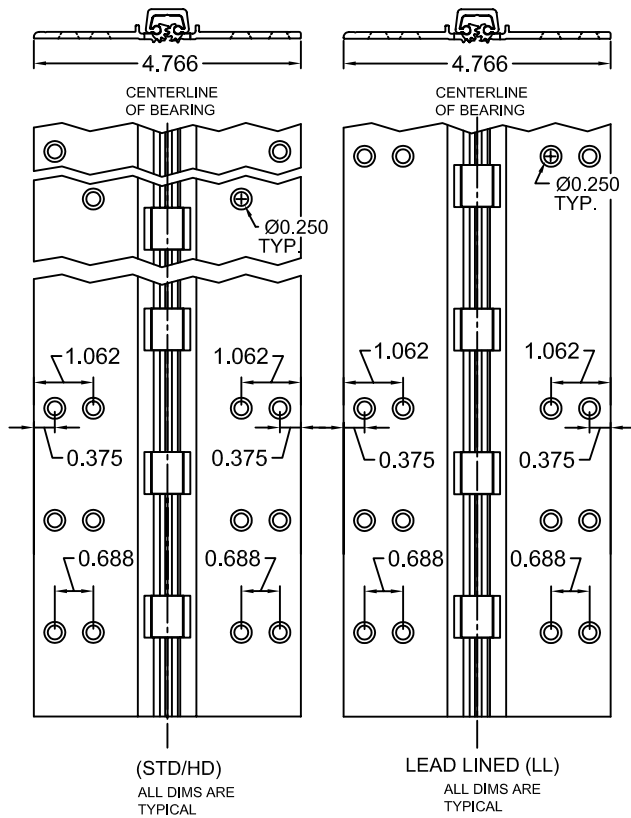

# A270HD/A270LL 85" LONG

SCREW DETAIL			
	MODEL		DESCRIPTION
	STD/HD QTY.	LL QTY.	
FRAME	25	38	12-24 X 11/16" PH. F.H. UNDERCUT SELF DRILLING THREAD FORMING TEK SCREW
DOOR	25	38	12-24 X 11/16" PH. F.H. UNDERCUT SELF DRILLING THREAD FORMING TEK SCREW