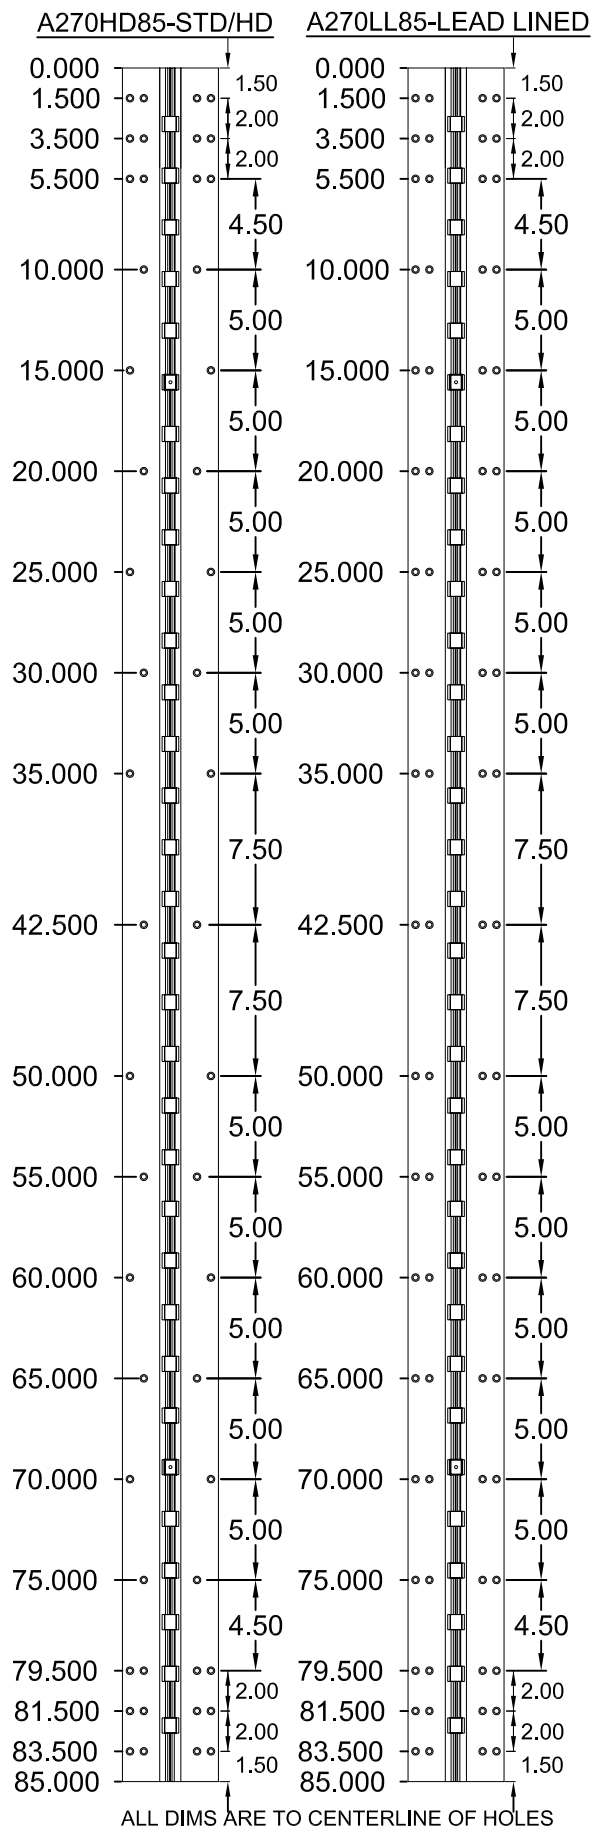

# A270HD/A270LL 85" LONG

SCREW DETAIL			
	MODEL		DESCRIPTION
	STD/HD QTY.	LL QTY.	
FRAME	25	38	12-24 X 11/16" PH. F.H. UNDERCUT SELF DRILLING THREAD FORMING TEK SCREW
DOOR	25	38	12-24 X 11/16" PH. F.H. UNDERCUT SELF DRILLING THREAD FORMING TEK SCREW