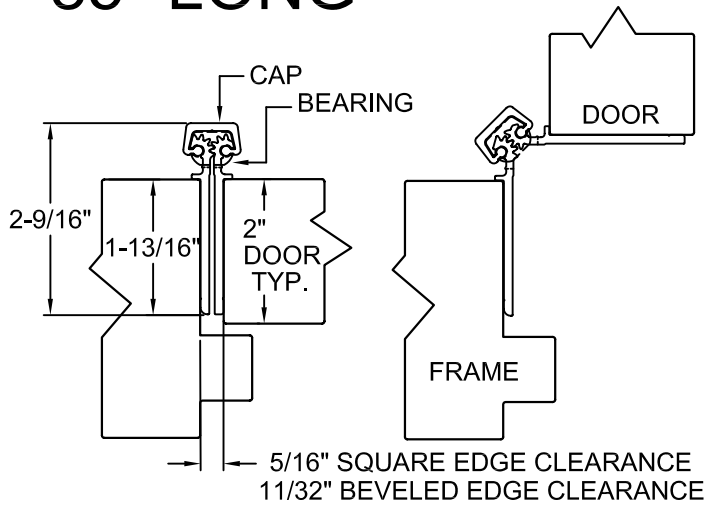

# A270HD/A270LL 85" LONG

SCREW DETAIL			
	MODEL		DESCRIPTION
	STD/HD QTY.	LL QTY.	
FRAME	25	38	12-24 X 11/16" PH. F.H. UNDERCUT SELF DRILLING THREAD FORMING TEK SCREW
DOOR	25	38	12-24 X 11/16" PH. F.H. UNDERCUT SELF DRILLING THREAD FORMING TEK SCREW