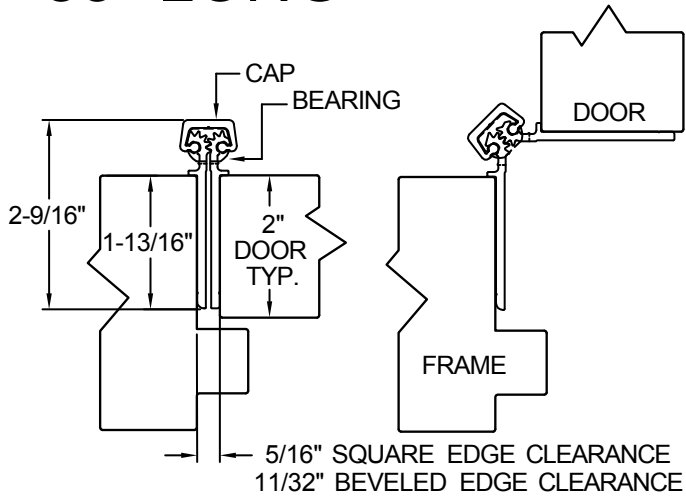

A270HD/A270LL

83" LONG

SCREW DETAIL			DESCRIPTION
	MODEL		
	STD/HD	LL	
	QTY.	QTY.	
FRAME	25	38	12-24 X 11/16" PH. F.H. UNDERCUT SELF DRILLING THREAD FORMING TEK SCREW
DOOR	25	38	12-24 X 11/16" PH. F.H. UNDERCUT SELF DRILLING THREAD FORMING TEK SCREW