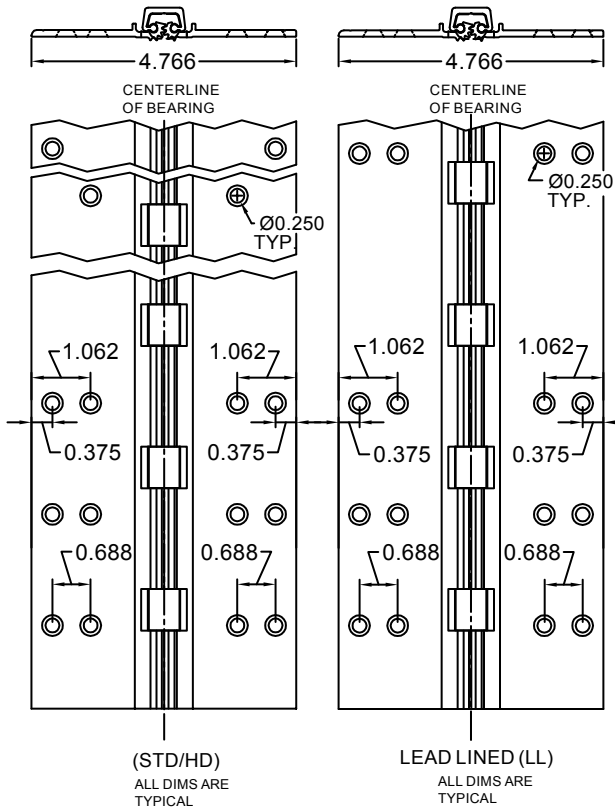

A270HD/A270LL

83" LONG

SCREW DETAIL			DESCRIPTION
	MODEL		
	STD/HD	LL	
	QTY.	QTY.	
FRAME	25	38	12-24 X 11/16" PH. F.H. UNDERCUT SELF DRILLING THREAD FORMING TEK SCREW
DOOR	25	38	12-24 X 11/16" PH. F.H. UNDERCUT SELF DRILLING THREAD FORMING TEK SCREW