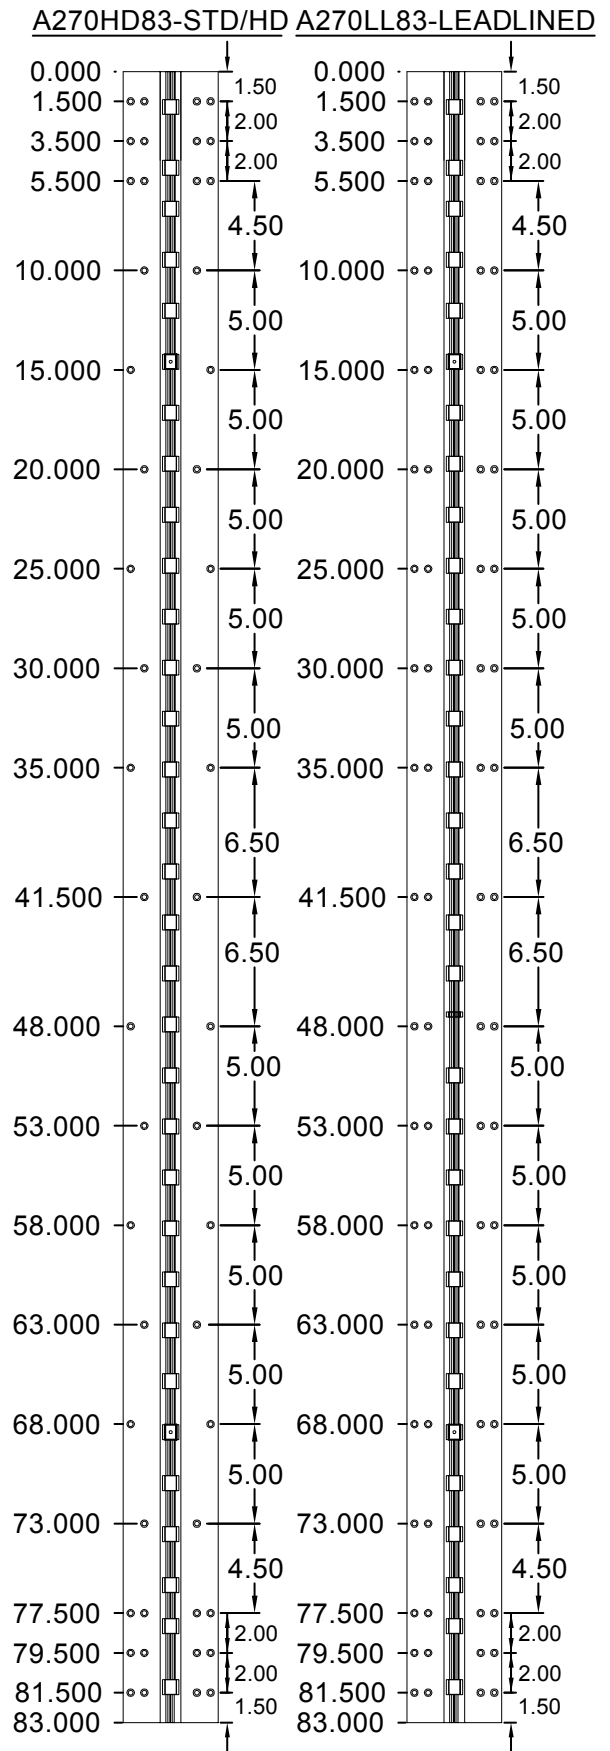

A270HD/A270LL

83" LONG

SCREW DETAIL			DESCRIPTION
	MODEL		
	STD/HD	LL	
	QTY.	QTY.	
FRAME	25	38	12-24 X 11/16" PH. F.H. UNDERCUT SELF DRILLING THREAD FORMING TEK SCREW
DOOR	25	38	12-24 X 11/16" PH. F.H. UNDERCUT SELF DRILLING THREAD FORMING TEK SCREW