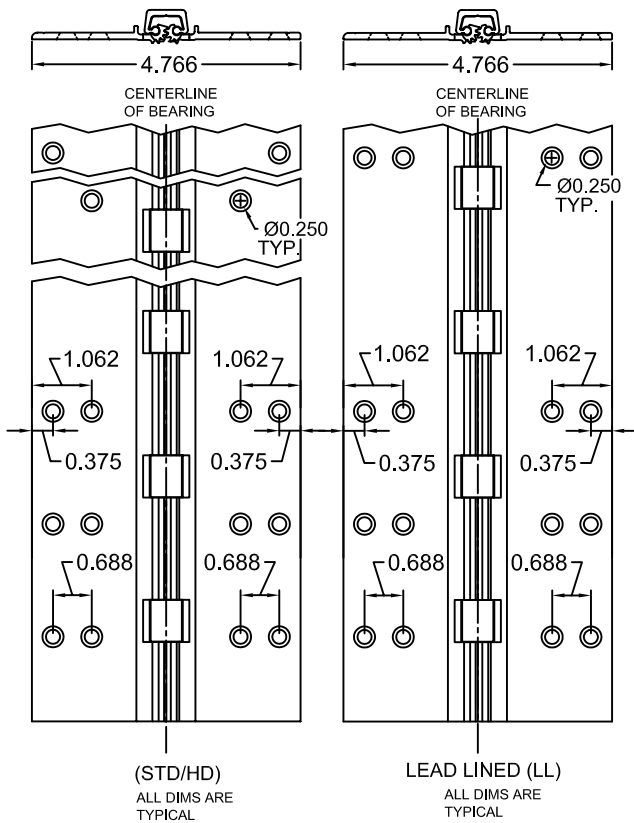

A270HD/A270LL

83" LONG

SCREW DETAIL			
	MODEL		DESCRIPTION
	STD/HD QTY.	LL QTY.	
FRAME	25	38	12-24 X 11/16" PH. F.H. UNDERCUT SELF DRILLING THREAD FORMING TEK SCREW
DOOR	25	38	12-24 X 11/16" PH. F.H. UNDERCUT SELF DRILLING THREAD FORMING TEK SCREW