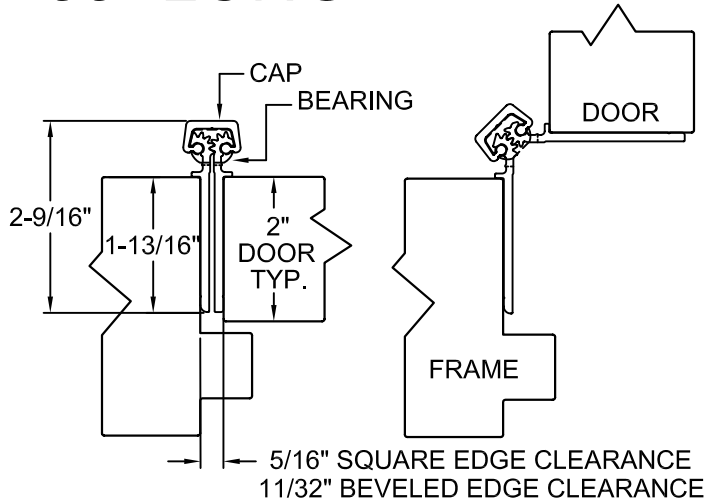

A270HD/A270LL

83" LONG

SCREW DETAIL			
	MODEL		DESCRIPTION
	STD/HD QTY.	LL QTY.	
FRAME	25	38	12-24 X 11/16" PH. F.H. UNDERCUT SELF DRILLING THREAD FORMING TEK SCREW
DOOR	25	38	12-24 X 11/16" PH. F.H. UNDERCUT SELF DRILLING THREAD FORMING TEK SCREW