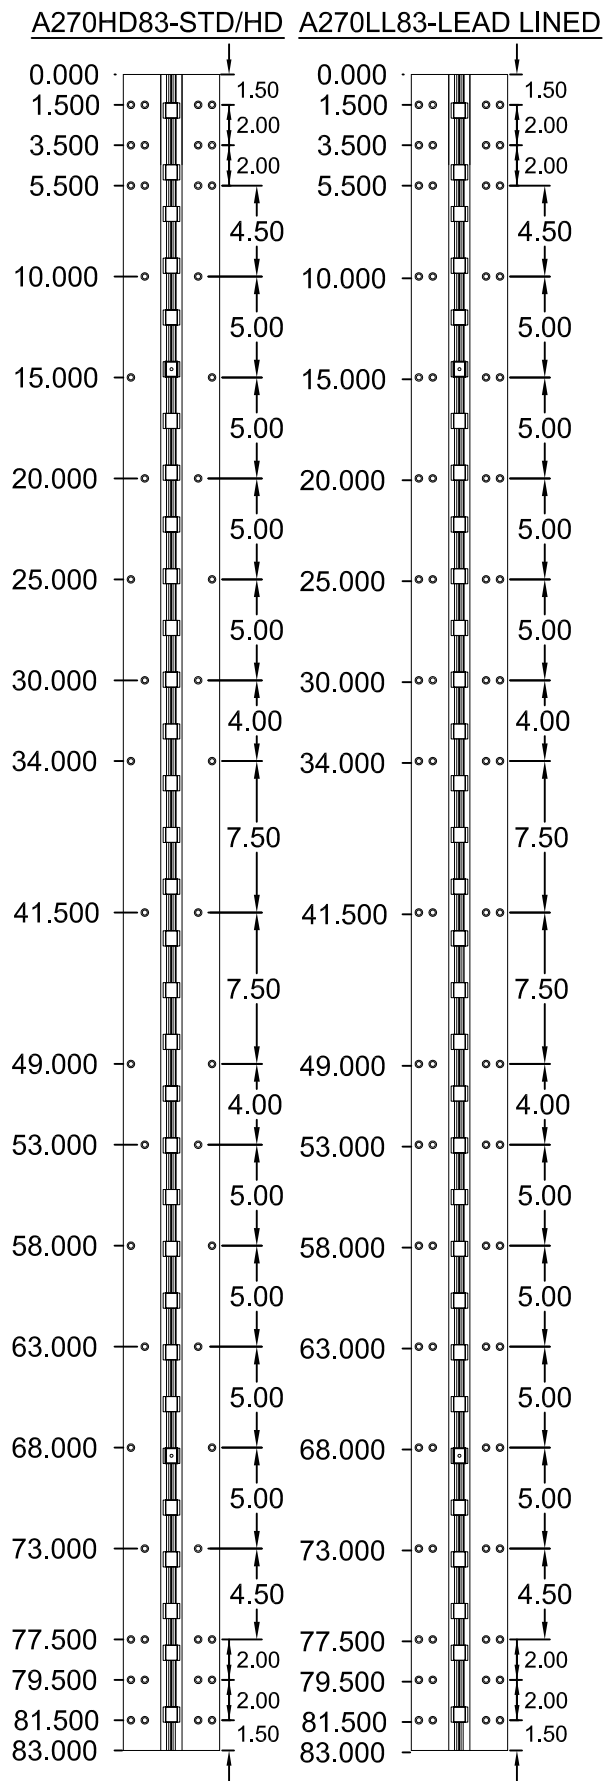

A270HD/A270LL

83" LONG

SCREW DETAIL			
	MODEL		DESCRIPTION
	STD/HD QTY.	LL QTY.	
FRAME	25	38	12-24 X 11/16" PH. F.H. UNDERCUT SELF DRILLING THREAD FORMING TEK SCREW
DOOR	25	38	12-24 X 11/16" PH. F.H. UNDERCUT SELF DRILLING THREAD FORMING TEK SCREW