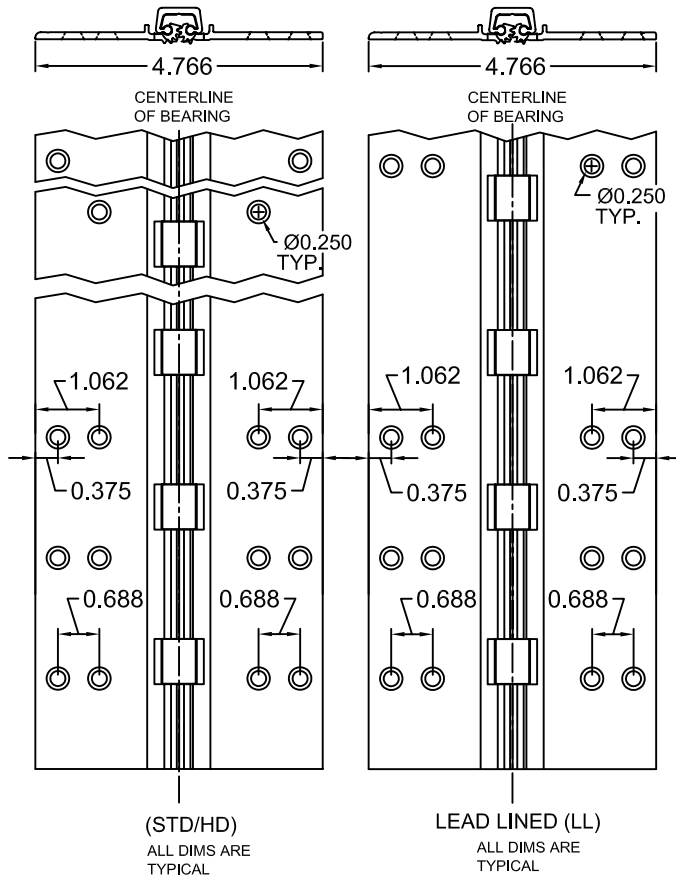

# A270HD/A270LL 120" LONG

A270HD120-STD/HD    A270LL120-LEAD LINED

ALL DIMS ARE TO CENTERLINE OF HOLES

SCREW DETAIL			
	MODEL		DESCRIPTION
	STD/HD QTY.	LL QTY.	
FRAME	33	54	12-24 X 11/16" PH. F.H. UNDERCUT SELF DRILLING THREAD FORMING TEK SCREW
DOOR	33	54	12-24 X 11/16" PH. F.H. UNDERCUT SELF DRILLING THREAD FORMING TEK SCREW