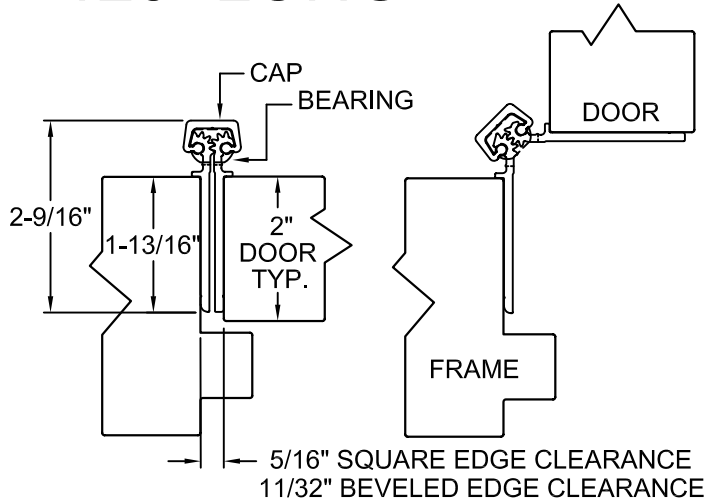

# A270HD/A270LL 120" LONG

A270HD120-STD/HD    A270LL120-LEAD LINED

ALL DIMS ARE TO CENTERLINE OF HOLES

SCREW DETAIL			
	MODEL		DESCRIPTION
	STD/HD QTY.	LL QTY.	
FRAME	33	54	12-24 X 11/16" PH. F.H. UNDERCUT SELF DRILLING THREAD FORMING TEK SCREW
DOOR	33	54	12-24 X 11/16" PH. F.H. UNDERCUT SELF DRILLING THREAD FORMING TEK SCREW