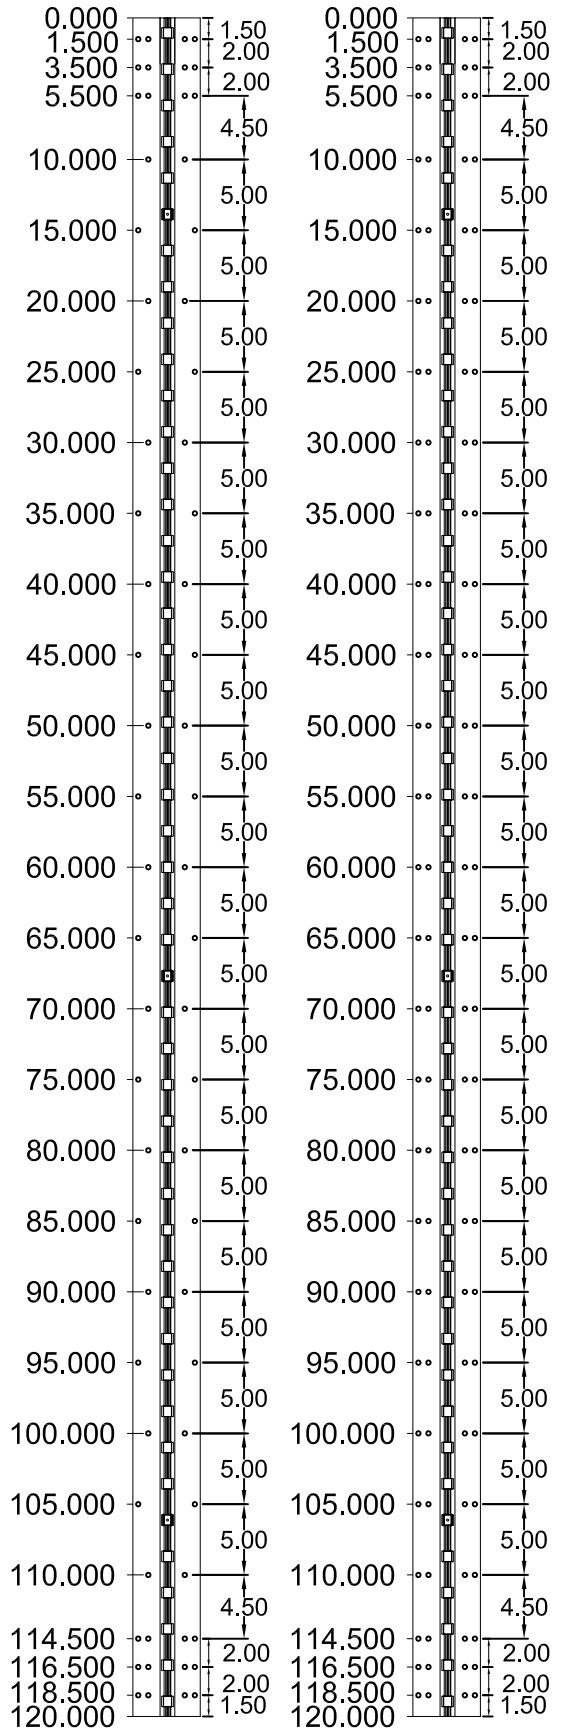

# A270HD/A270LL 120" LONG

A270HD120-STD/HD    A270LL120-LEAD LINED

ALL DIMS ARE TO CENTERLINE OF HOLES

SCREW DETAIL			
	MODEL		DESCRIPTION
	STD/HD QTY.	LL QTY.	
FRAME	33	54	12-24 X 11/16" PH. F.H. UNDERCUT SELF DRILLING THREAD FORMING TEK SCREW
DOOR	33	54	12-24 X 11/16" PH. F.H. UNDERCUT SELF DRILLING THREAD FORMING TEK SCREW

A270-120-03.DWG

**A270-120**  
REVISED 05-25-07