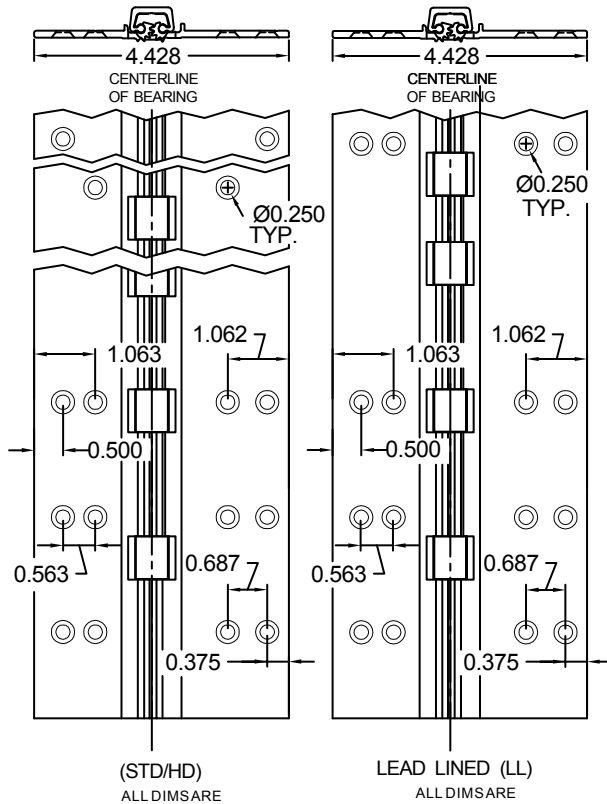

A260HD/A260LL

85" LONG

SCREW DETAIL			
	MODEL		DESCRIPTION
	STD/HD QTY.	LL QTY.	
FRAME	25	38	12-24 X 11/16" PH. F.H. UNDERCUT SELF DRILLING THREAD FORMING TEK SCREW
DOOR	25	38	12-24 X 11/16" PH. F.H. UNDERCUT SELF DRILLING THREAD FORMING TEK SCREW