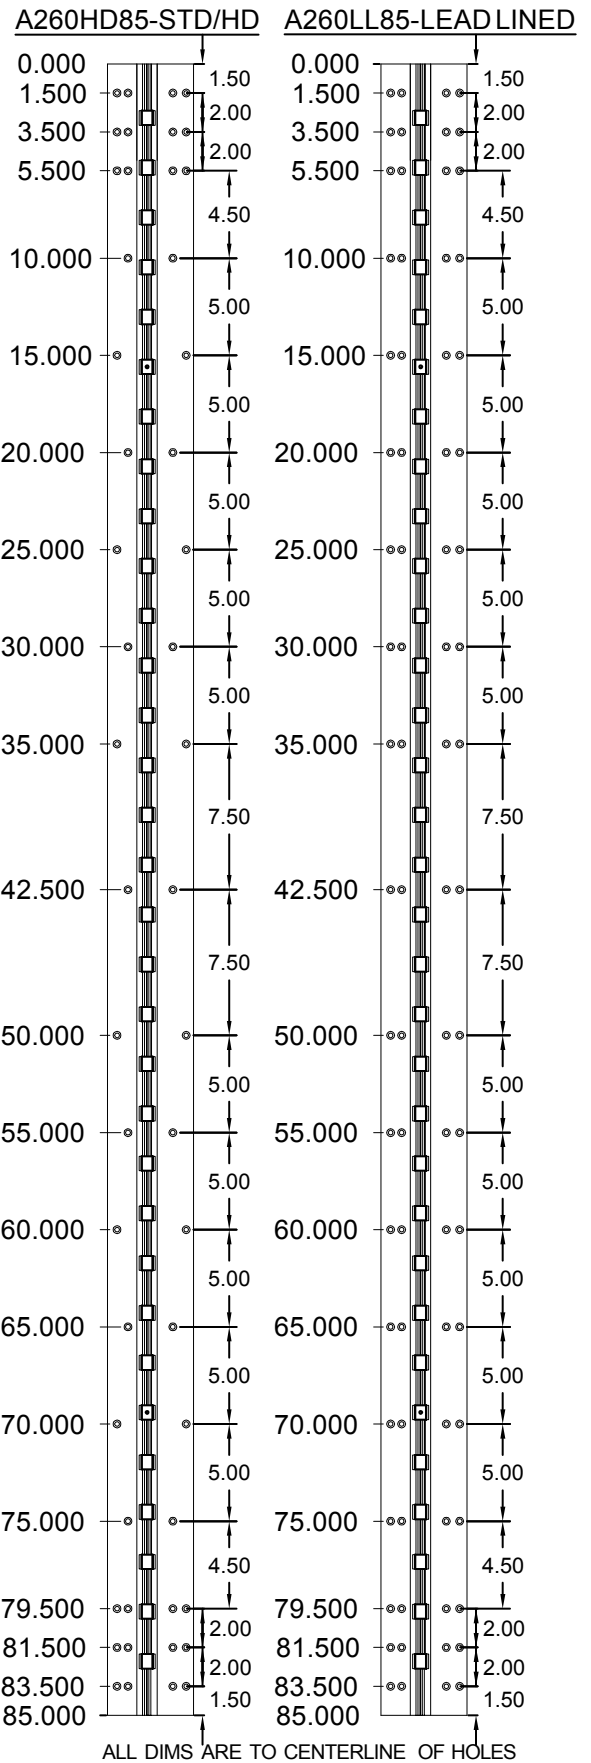

A260HD/A260LL

85" LONG

SCREW DETAIL			
	MODEL		DESCRIPTION
	STD/HD QTY.	LL QTY.	
FRAME	25	38	12-24 X 11/16" PH. F.H. UNDERCUT SELF DRILLING THREAD FORMING TEK SCREW
DOOR	25	38	12-24 X 11/16" PH. F.H. UNDERCUT SELF DRILLING THREAD FORMING TEK SCREW

A260-85-02.DWG

A260-85

REVISED 11-16-09