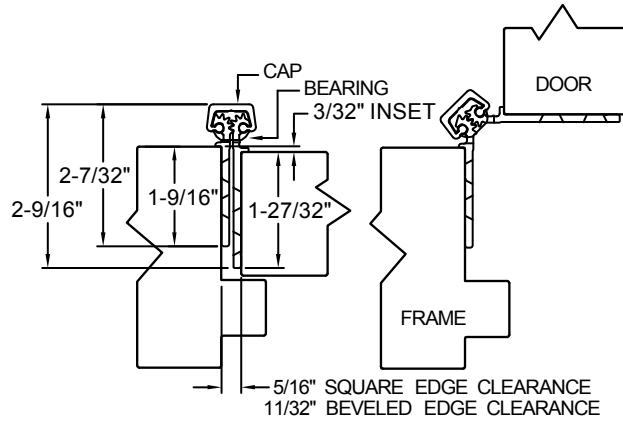

A260HD/A260LL

85" LONG

SCREW DETAIL			
	MODEL		DESCRIPTION
	STD/HD QTY.	LL QTY.	
FRAME	25	38	12-24 X 11/16" PH. F.H. UNDERCUT SELF DRILLING THREAD FORMING TEK SCREW
DOOR	25	38	12-24 X 11/16" PH. F.H. UNDERCUT SELF DRILLING THREAD FORMING TEK SCREW