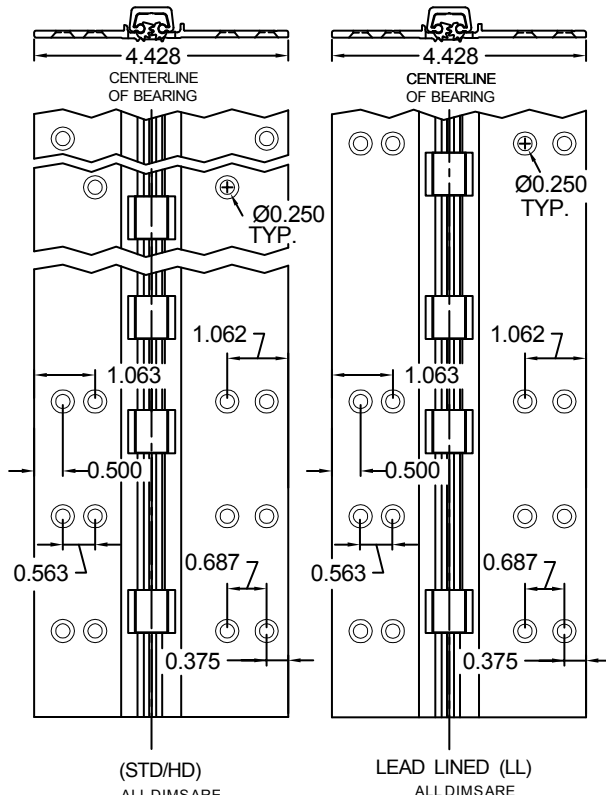

# A260HD/A260LL

## 83" LONG

SCREW DETAIL			
	MODEL		DESCRIPTION
	STD/HD QTY.	LL QTY.	
FRAME	25	38	12-24 X 11/16" PH. F.H. UNDERCUT SELF DRILLING THREAD FORMING TEK SCREW
DOOR	25	38	12-24 X 11/16" PH. F.H. UNDERCUT SELF DRILLING THREAD FORMING TEK SCREW