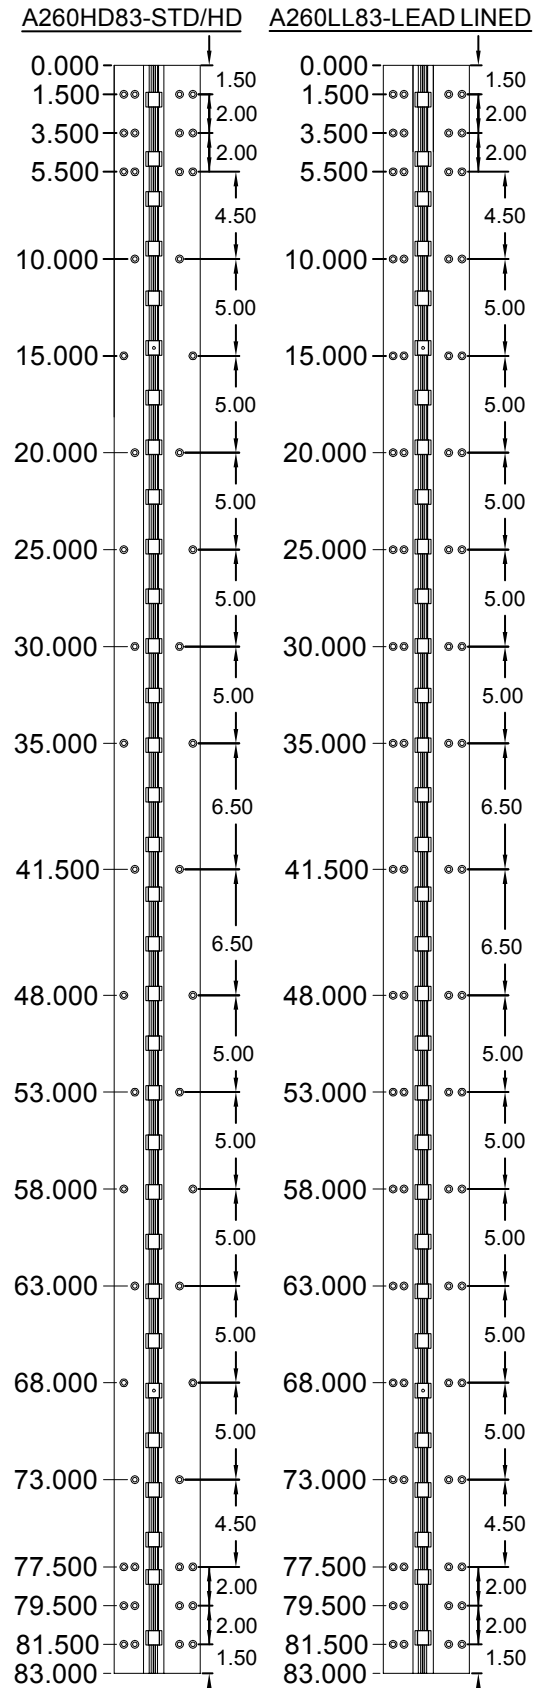

# A260HD/A260LL

## 83" LONG

SCREW DETAIL			
	MODEL		DESCRIPTION
	STD/HD QTY.	LL QTY.	
FRAME	25	38	12-24 X 11/16" PH. F.H. UNDERCUT SELF DRILLING THREAD FORMING TEK SCREW
DOOR	25	38	12-24 X 11/16" PH. F.H. UNDERCUT SELF DRILLING THREAD FORMING TEK SCREW