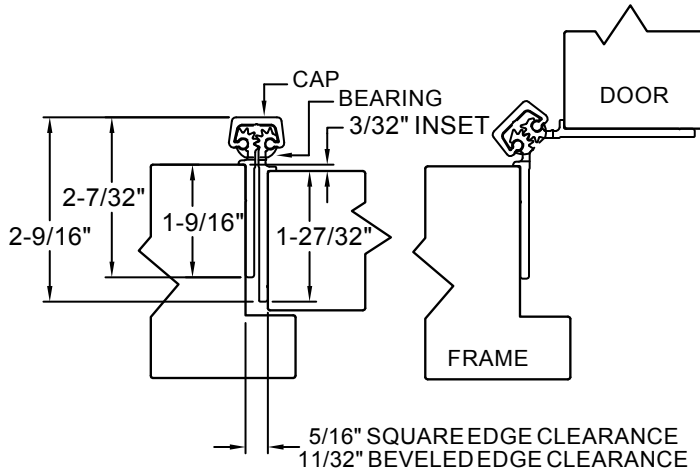

# A260HD/A260LL

## 83" LONG

SCREW DETAIL			
	MODEL		DESCRIPTION
	STD/HD QTY.	LL QTY.	
FRAME	25	38	12-24 X 11/16" PH. F.H. UNDERCUT SELF DRILLING THREAD FORMING TEK SCREW
DOOR	25	38	12-24 X 11/16" PH. F.H. UNDERCUT SELF DRILLING THREAD FORMING TEK SCREW