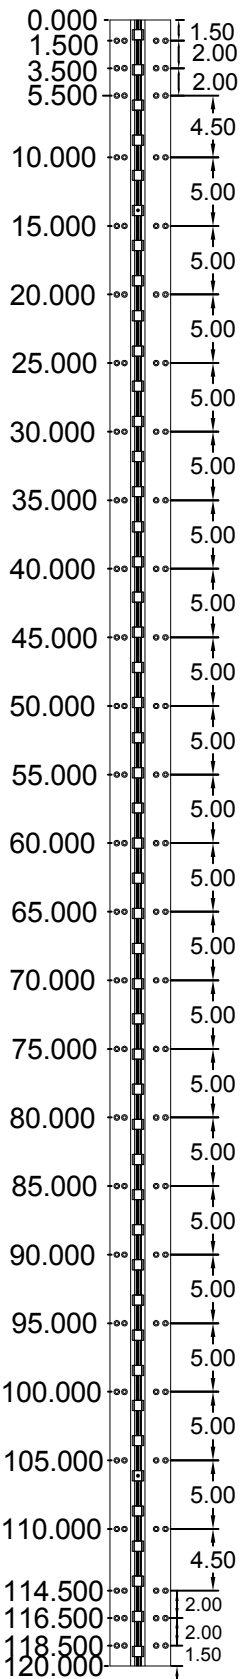

A260HD/A260LL 120" LONG

SCREW DETAIL			
	MODEL		DESCRIPTION
	STD/HD QTY.	LL QTY.	
FRAME	33	54	12-24 X 11/16" PH. F.H. UNDERCUTSELF DRILLING THREAD FORMING TEK SCREW
DOOR	33	54	12-24 X 11/16" PH. F.H. UNDERCUTSELF DRILLING THREAD FORMING TEK SCREW

A260HD120-STD/HD

A260LL120-LEAD LINED

ALL DIMS ARE TO CENTERLINE OF HOLES

www.abhmfg.com
 E-mail: abhinfo@abhmfg.com
 Architectural Builders Hardware Mfg., Inc.
 1222 Ardmore Ave., Itasca, IL 60143
 630.875.9900; FAX 800.9FAXABH (932.9224)

A260-120-02.DWG

A260-120

REVISED 01-14-10

© 2010 ABH Mfg., Inc.
printed in USA