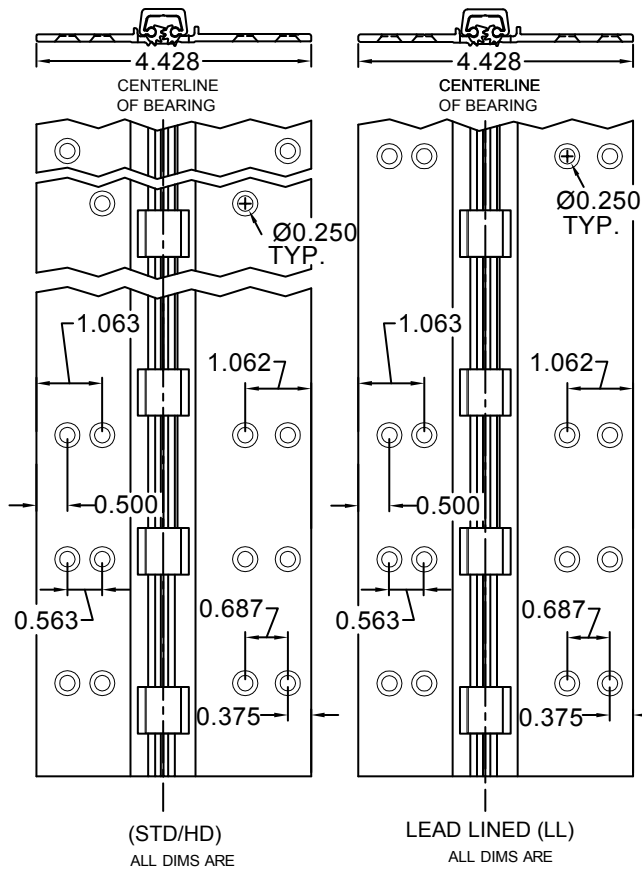

A260HD/A260LL 120" LONG

SCREW DETAIL			
	MODEL		DESCRIPTION
	STD/HD QTY.	LL QTY.	
FRAME	33	54	12-24 X 11/16" PH. F.H. UNDERCUTSELF DRILLING THREAD FORMING TEK SCREW
DOOR	33	54	12-24 X 11/16" PH. F.H. UNDERCUTSELF DRILLING THREAD FORMING TEK SCREW