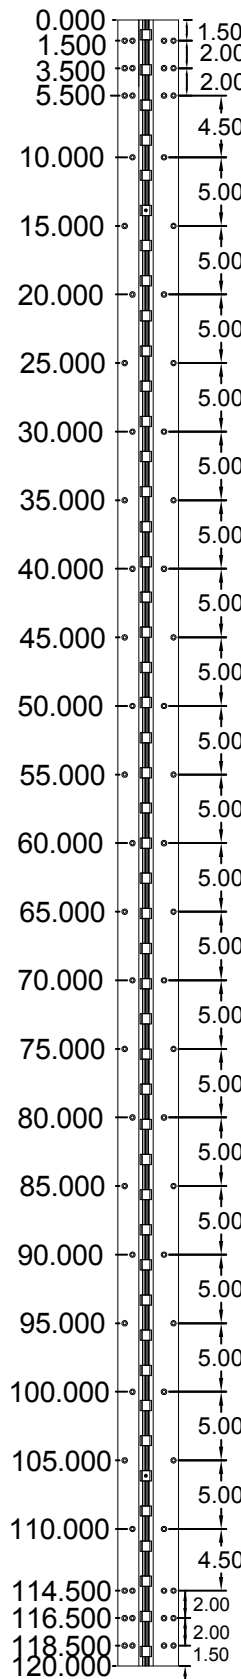

A260HD/A260LL 120" LONG

SCREW DETAIL			
	MODEL		DESCRIPTION
	STD/HD QTY.	LL QTY.	
FRAME	33	54	12-24 X 11/16" PH. F.H. UNDERCUTSELF DRILLING THREAD FORMING TEK SCREW
DOOR	33	54	12-24 X 11/16" PH. F.H. UNDERCUTSELF DRILLING THREAD FORMING TEK SCREW

A260HD120-STD/HD

A260LL120-LEAD LINED

ALL DIMS ARE TO CENTERLINE OF HOLES

www.abhmfg.com
 E-mail: abhinfo@abhmfg.com
 Architectural Builders Hardware Mfg., Inc.
 1222 Ardmore Ave., Itasca, IL 60143
 630.875.9900; FAX 800.9FAXABH (932.9224)

A260-120-02.DWG

A260-120

REVISED 01-14-10

© 2010 ABH Mfg., Inc.
printed in USA