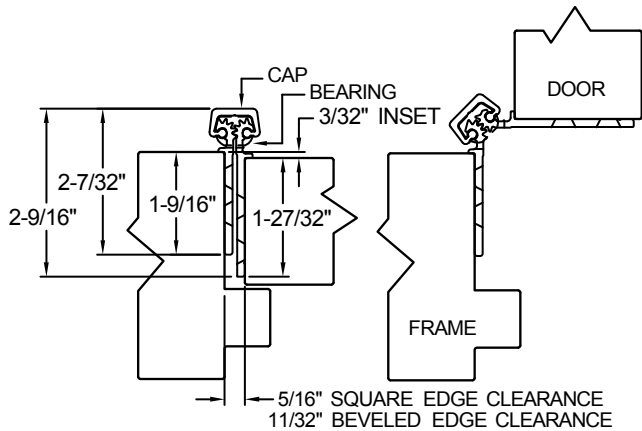

A260HD/A260LL 120" LONG

SCREW DETAIL			
	MODEL		DESCRIPTION
	STD/HD QTY.	LL QTY.	
FRAME	33	54	12-24 X 11/16" PH. F.H. UNDERCUTSELF DRILLING THREAD FORMING TEK SCREW
DOOR	33	54	12-24 X 11/16" PH. F.H. UNDERCUTSELF DRILLING THREAD FORMING TEK SCREW