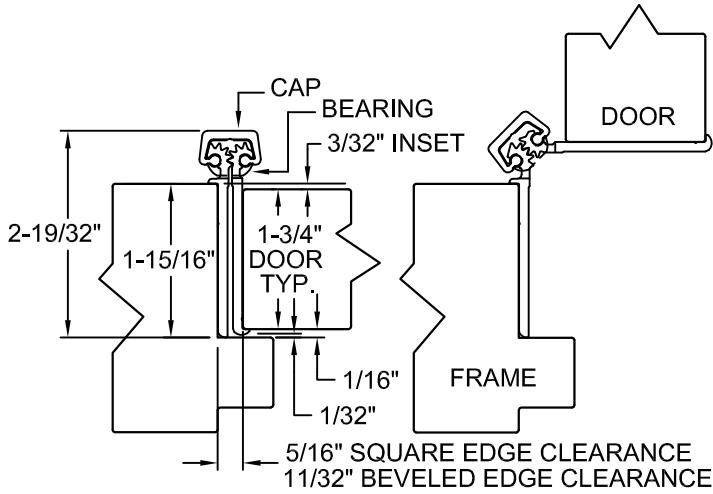

A240HD/A240LL

95" LONG

SCREW DETAIL			
	MODEL		DESCRIPTION
	STD/HD QTY.	LL QTY.	
FRAME	21	30	12-24 X 7/8" PH. F.H. UNDERCUT SELF DRILLING THREAD FORMING TEK SCREW
DOOR	21	30	12-24 X 7/8" PH. F.H. UNDERCUT SELF DRILLING THREAD FORMING TEK SCREW

A240HD95-STD/HD

A240LL95-LEAD LINED

ALL DIMS ARE TO CENTERLINE OF HOLES