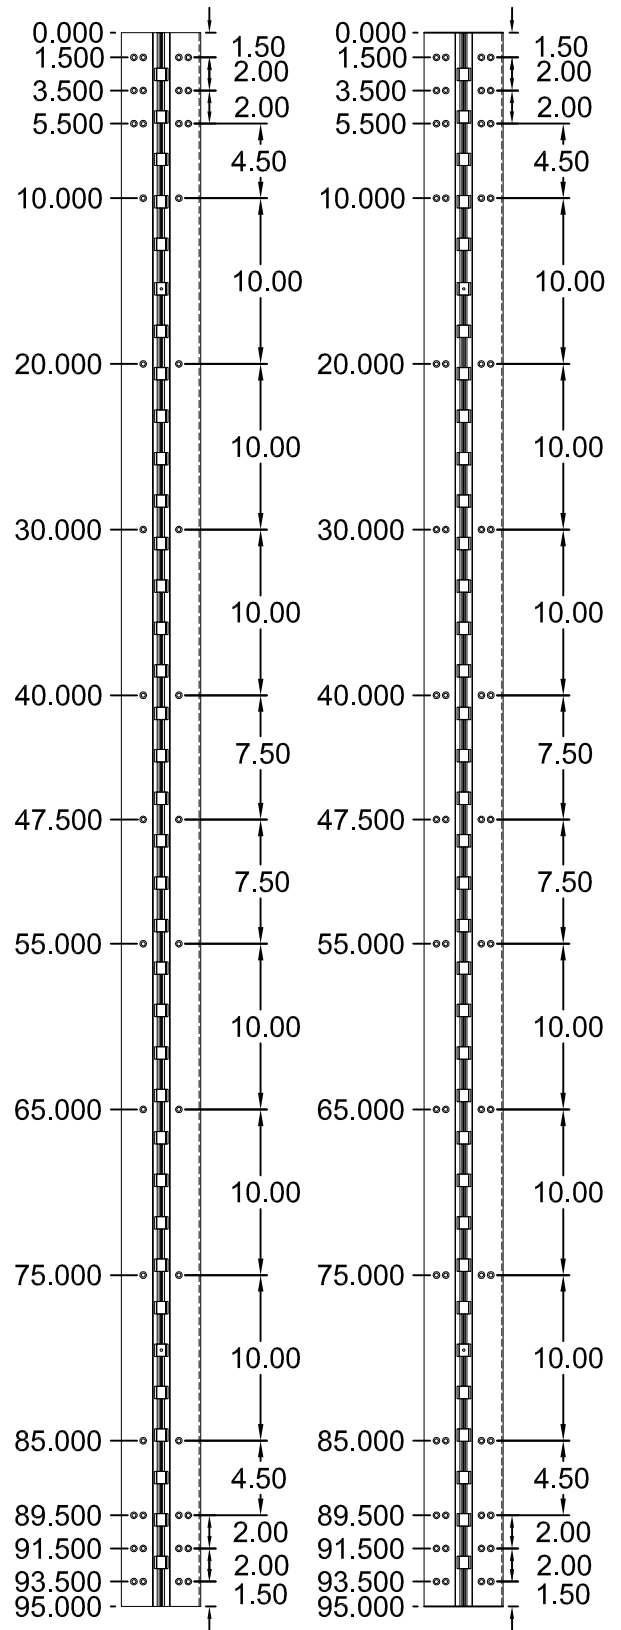

A240HD/A240LL

95" LONG

SCREW DETAIL			
	MODEL		DESCRIPTION
	STD/HD QTY.	LL QTY.	
FRAME	21	30	12-24 X 7/8" PH. F.H. UNDERCUT SELF DRILLING THREAD FORMING TEK SCREW
DOOR	21	30	12-24 X 7/8" PH. F.H. UNDERCUT SELF DRILLING THREAD FORMING TEK SCREW

A240HD95-STD/HD

A240LL95-LEAD LINED

ALL DIMS ARE TO CENTERLINE OF HOLES