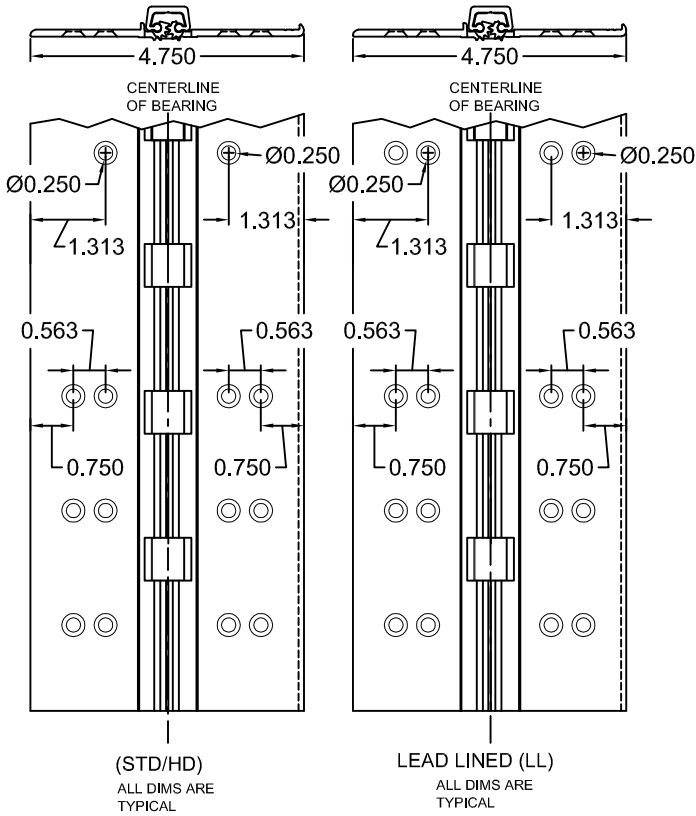

A240HD/A240LL

95" LONG

SCREW DETAIL			
	MODEL		DESCRIPTION
	STD/HD QTY.	LL QTY.	
FRAME	21	30	12-24 X 7/8" PH. F.H. UNDERCUT SELF DRILLING THREAD FORMING TEK SCREW
DOOR	21	30	12-24 X 7/8" PH. F.H. UNDERCUT SELF DRILLING THREAD FORMING TEK SCREW

A240HD95-STD/HD

A240LL95-LEAD LINED

ALL DIMS ARE TO CENTERLINE OF HOLES