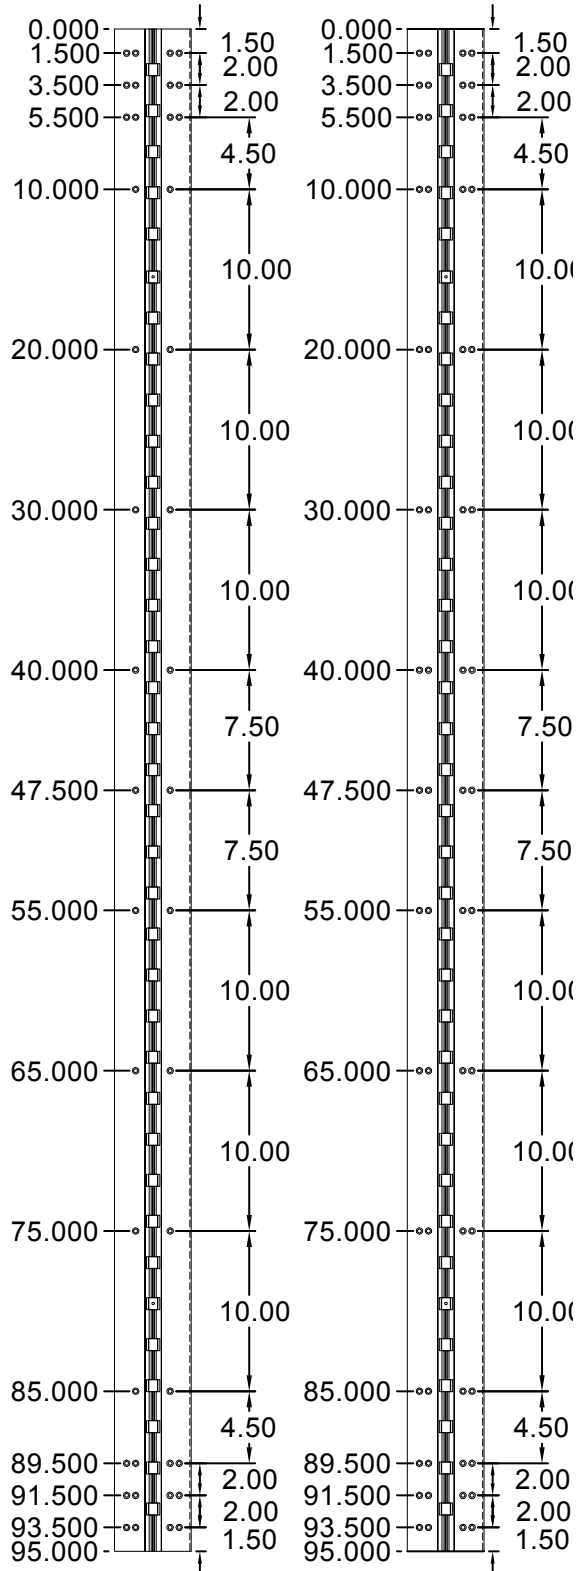

A240HD/A240LL

95" LONG

SCREW DETAIL			
	MODEL		DESCRIPTION
	STD/HD QTY.	LL QTY.	
FRAME	21	30	12-24 X 11/16" PH. F.H. UNDERCUT SELF DRILLING THREAD FORMING TEK SCREW
DOOR	21	30	12-24 X 11/16" PH. F.H. UNDERCUT SELF DRILLING THREAD FORMING TEK SCREW

A240HD95-STD/HD A240LL95-LEADLINED

ALL DIMS ARE TO CENTERLINE OF HOLES

® www.abhmfg.com

E-mail: abhinfo@abhmfg.com
 Architectural Builders Hardware Mfg., Inc.
 1222 Ardmore Ave., Itasca, IL 60143
 630.875.9900; FAX 800.9FAXABH (932.9224)

A240-95-02.DWG

© 2010 ABH Mfg., Inc.
 printed in USA

A240-95

REVISED 01-14-10