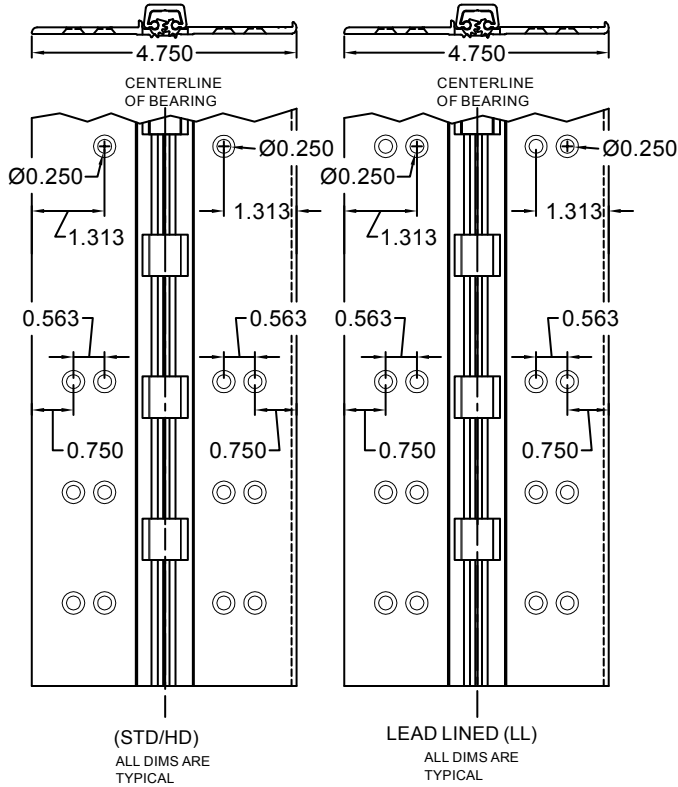

A240HD/A240LL

95" LONG

SCREW DETAIL			
	MODEL		DESCRIPTION
	STD/HD QTY.	LL QTY.	
FRAME	21	30	12-24 X 11/16" PH. F.H. UNDERCUT SELF DRILLING THREAD FORMING TEK SCREW
DOOR	21	30	12-24 X 11/16" PH. F.H. UNDERCUT SELF DRILLING THREAD FORMING TEK SCREW