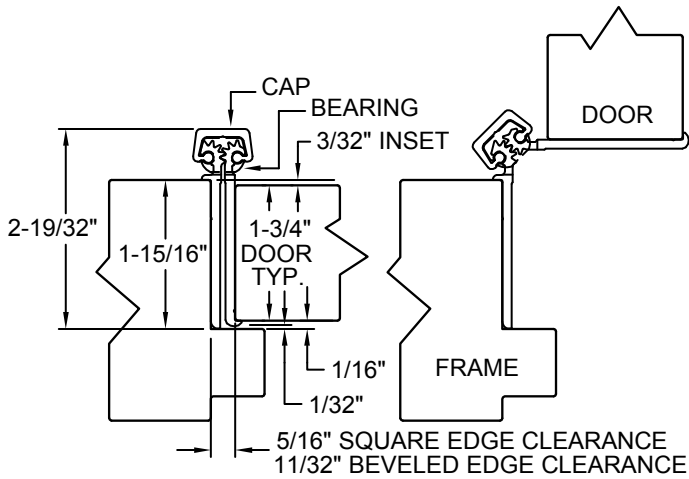

A240HD/A240LL

95" LONG

SCREW DETAIL			
	MODEL		DESCRIPTION
	STD/HD QTY.	LL QTY.	
FRAME	21	30	12-24 X 11/16" PH. F.H. UNDERCUT SELF DRILLING THREAD FORMING TEK SCREW
DOOR	21	30	12-24 X 11/16" PH. F.H. UNDERCUT SELF DRILLING THREAD FORMING TEK SCREW