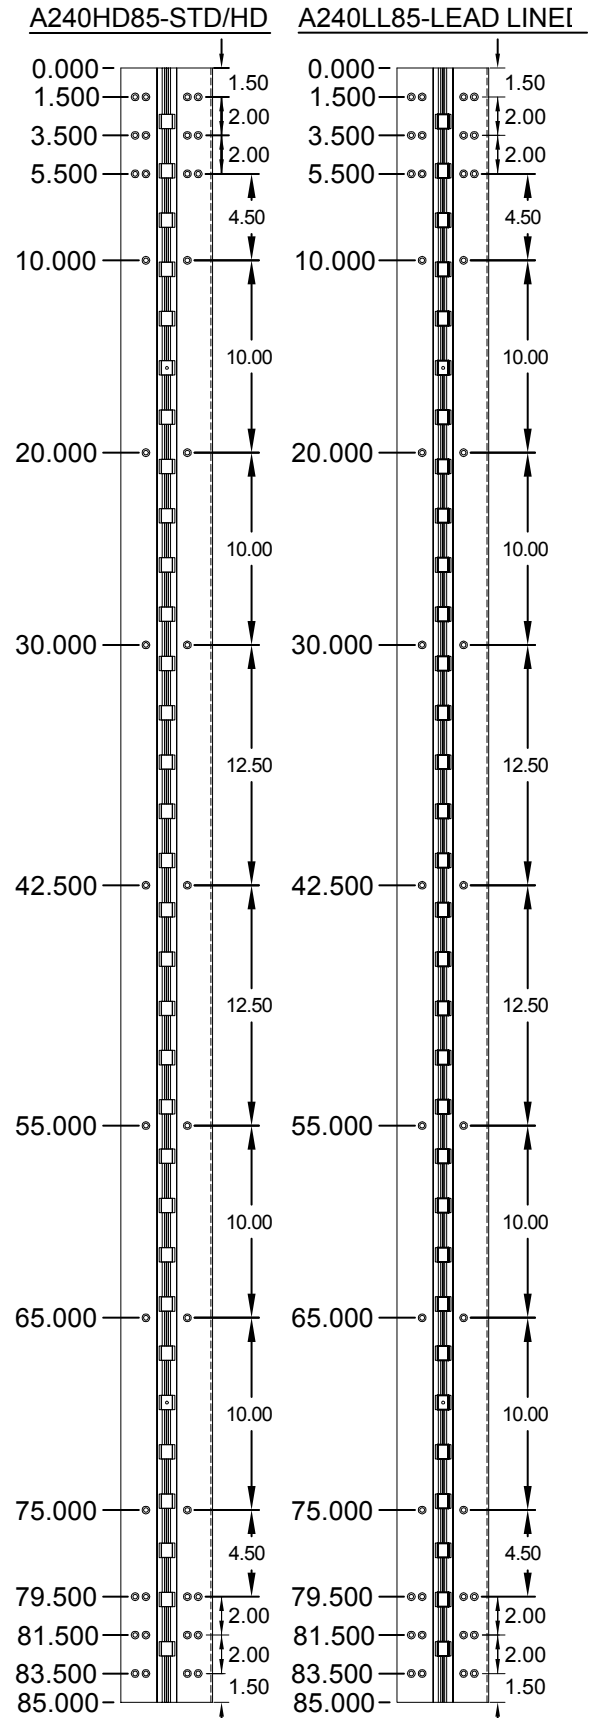

# A240HD/A240LL

## 85" LONG

SCREW DETAIL			
	MODEL		DESCRIPTION
	STD/HD QTY.	LL QTY.	
FRAME	19	26	12-24 X 11/16" PH. F.H. UNDERCUT SELF DRILLING THREAD FORMING TEK SCREW
DOOR	19	26	12-24 X 11/16" PH. F.H. UNDERCUT SELF DRILLING THREAD FORMING TEK SCREW

A240-85-02.DWG