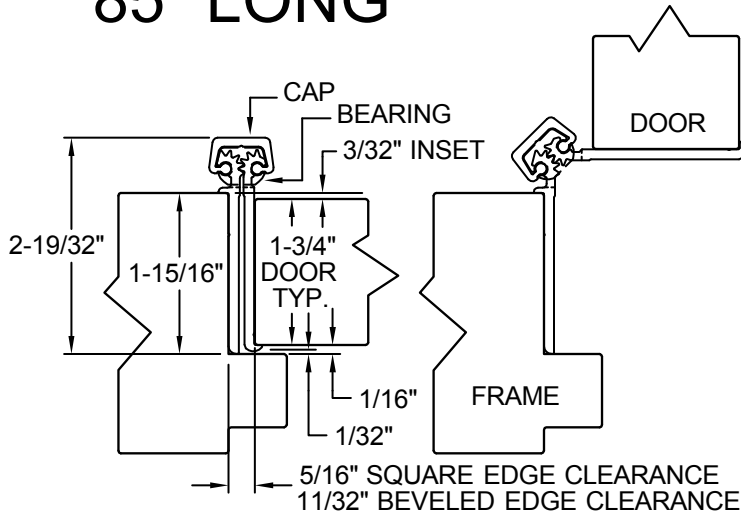

## 85" LONG

SCREW DETAIL			
	MODEL		DESCRIPTION
	STD/HD QTY.	LL QTY.	
FRAME	19	26	12-24 X 11/16" PH. F.H. UNDERCUT SELF DRILLING THREAD FORMING TEK SCREW
DOOR	19	26	12-24 X 11/16" PH. F.H. UNDERCUT SELF DRILLING THREAD FORMING TEK SCREW

A240-85-02.DWG