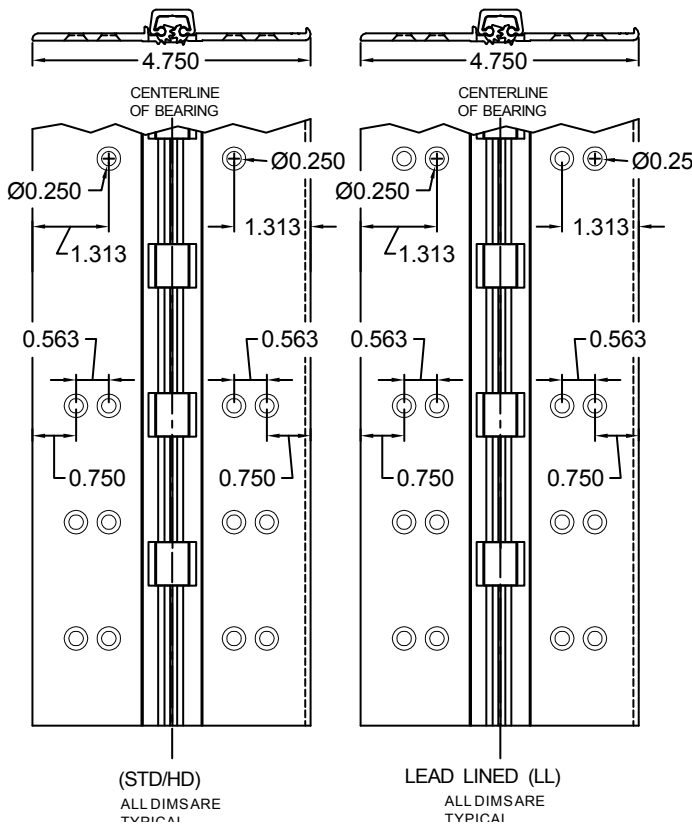

## 85" LONG

SCREW DETAIL			
	MODEL		DESCRIPTION
	STD/HD QTY.	LL QTY.	
FRAME	19	26	12-24 X 11/16" PH. F.H. UNDERCUT SELF DRILLING THREAD FORMING TEK SCREW
DOOR	19	26	12-24 X 11/16" PH. F.H. UNDERCUT SELF DRILLING THREAD FORMING TEK SCREW

A240-85-02.DWG