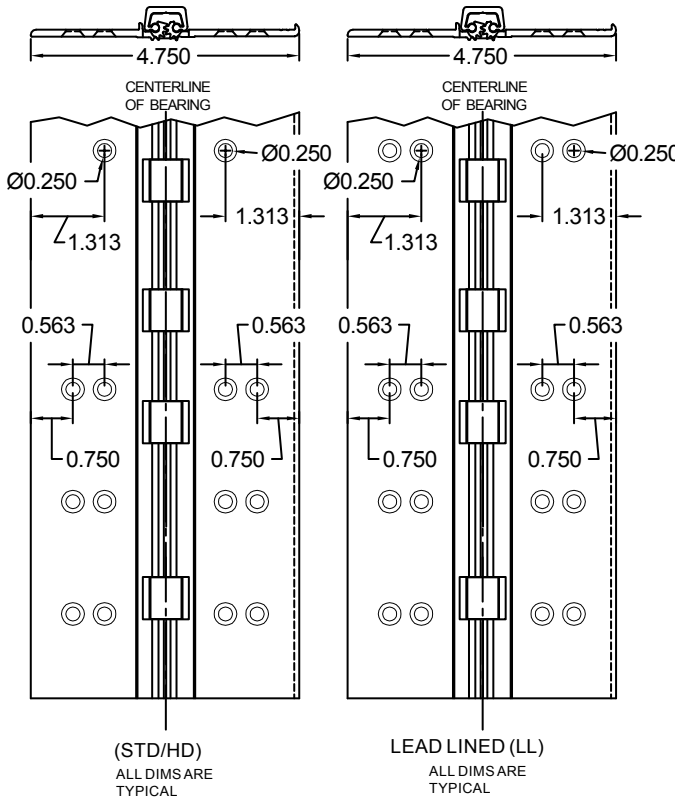

A240HD/A240LL

83" LONG

SCREW DETAIL			
	MODEL		DESCRIPTION
	STD/HD QTY.	LL QTY.	
FRAME	19	26	12-24 X 11/16" PH. F.H. UNDERCUT SELF DRILLING THREAD FORMING TEK SCREW
DOOR	19	26	12-24 X 11/16" PH. F.H. UNDERCUT SELF DRILLING THREAD FORMING TEK SCREW