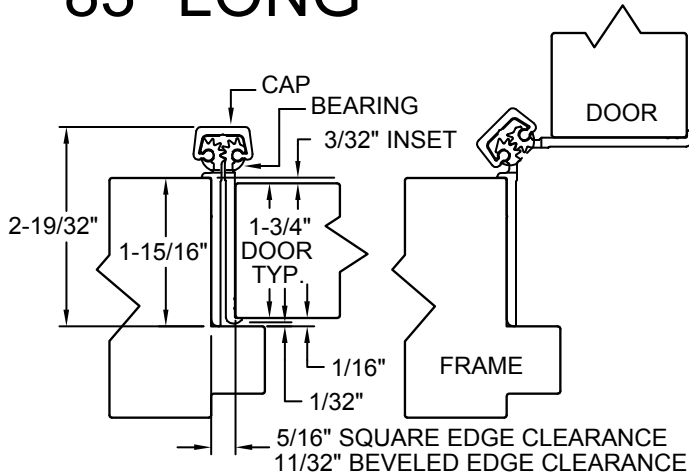

A240HD/A240LL

83" LONG

SCREW DETAIL			
	MODEL		DESCRIPTION
	STD/HD QTY.	LL QTY.	
FRAME	19	26	12-24 X 11/16" PH. F.H. UNDERCUT SELF DRILLING THREAD FORMING TEK SCREW
DOOR	19	26	12-24 X 11/16" PH. F.H. UNDERCUT SELF DRILLING THREAD FORMING TEK SCREW