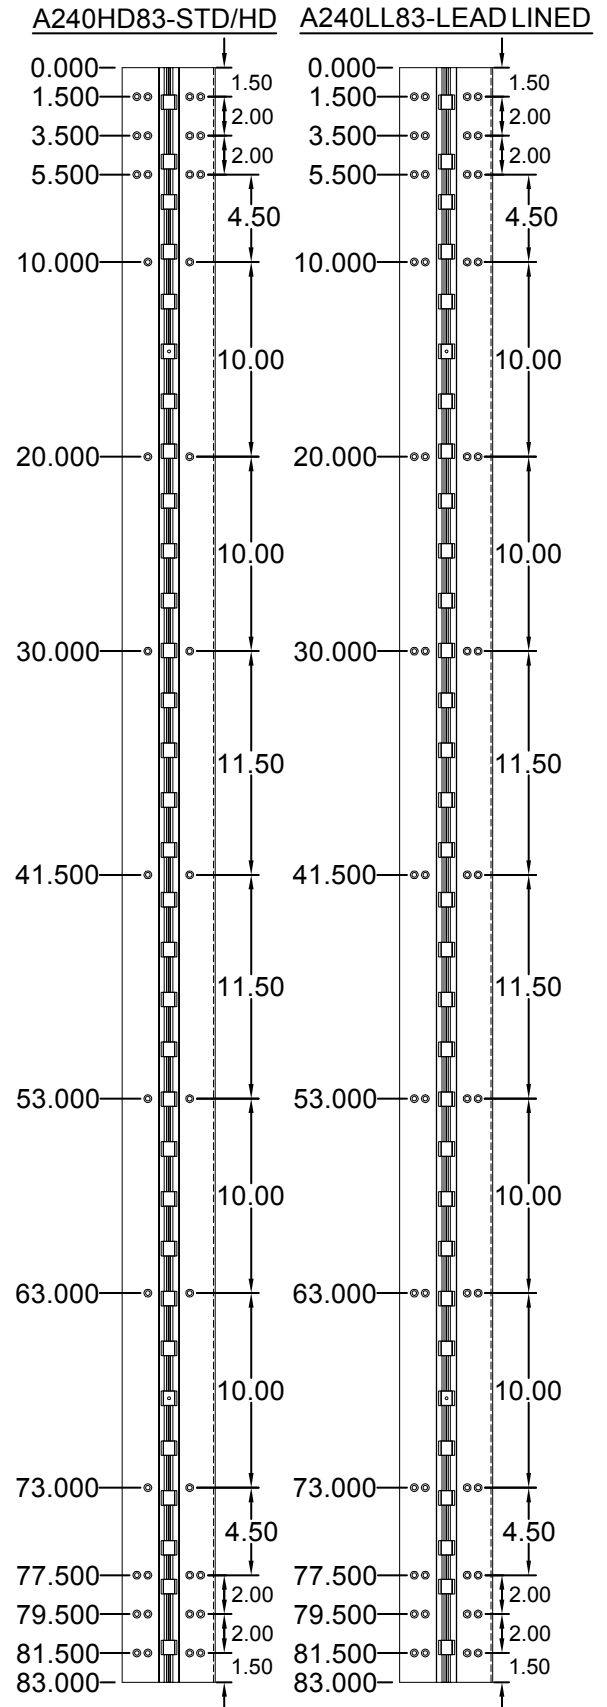

A240HD/A240LL

83" LONG

SCREW DETAIL			
	MODEL		DESCRIPTION
	STD/HD QTY.	LL QTY.	
FRAME	19	26	12-24 X 11/16" PH. F.H. UNDERCUT SELF DRILLING THREAD FORMING TEK SCREW
DOOR	19	26	12-24 X 11/16" PH. F.H. UNDERCUT SELF DRILLING THREAD FORMING TEK SCREW