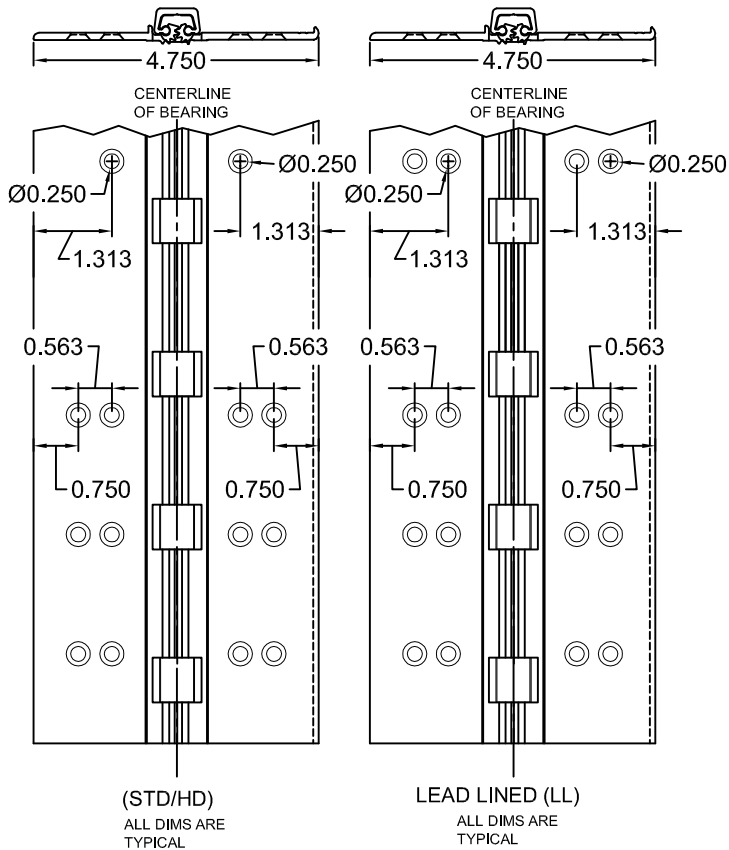

A240HD/A240LL 120" LONG

SCREW DETAIL			
	MODEL		DESCRIPTION
	STD/HD QTY.	LL QTY.	
FRAME	23	34	12-24 X 7/8" PH. F.H. UNDERCUT SELF DRILLING THREAD FORMING TEK SCREW
DOOR	23	34	12-24 X 7/8" PH. F.H. UNDERCUT SELF DRILLING THREAD FORMING TEK SCREW

ALL DIMS ARE TO CENTERLINE OF HOLES