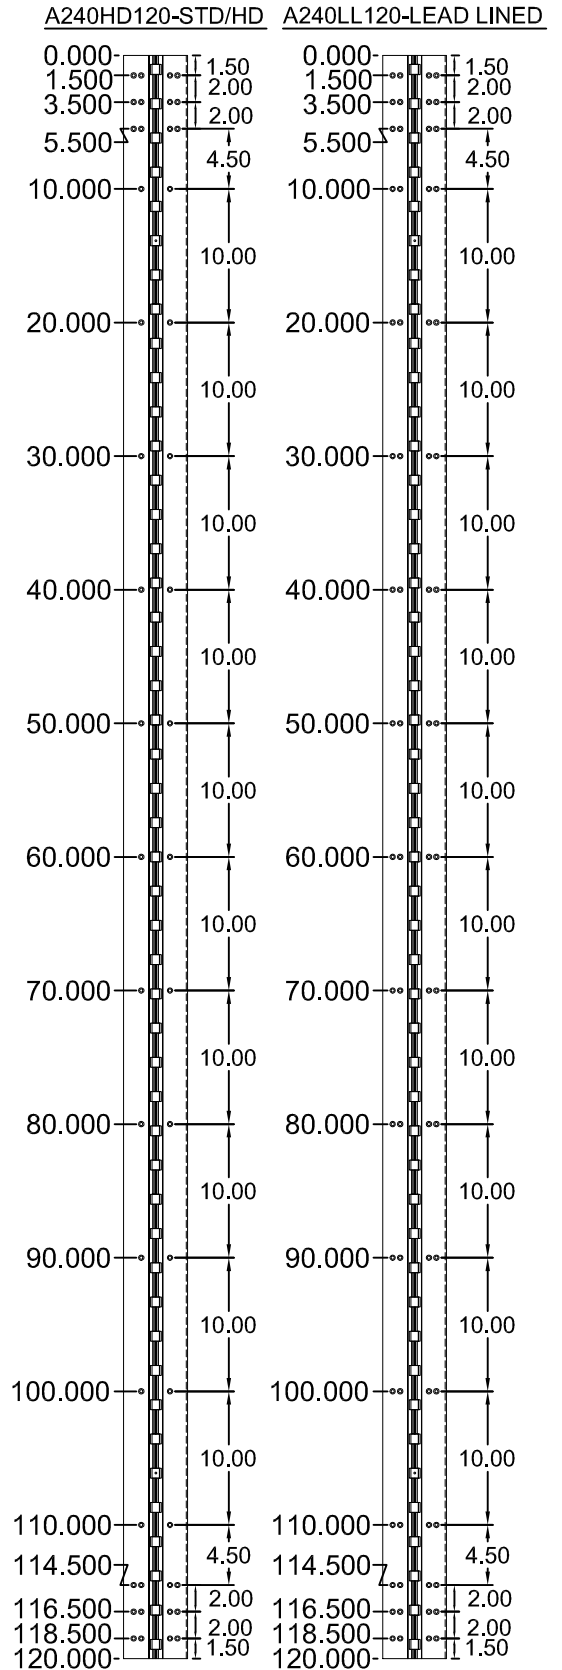

A240HD/A240LL 120" LONG

SCREW DETAIL			
	MODEL		DESCRIPTION
	STD/HD QTY.	LL QTY.	
FRAME	23	34	12-24 X 7/8" PH. F.H. UNDERCUT SELF DRILLING THREAD FORMING TEK SCREW
DOOR	23	34	12-24 X 7/8" PH. F.H. UNDERCUT SELF DRILLING THREAD FORMING TEK SCREW

ALL DIMS ARE TO CENTERLINE OF HOLES