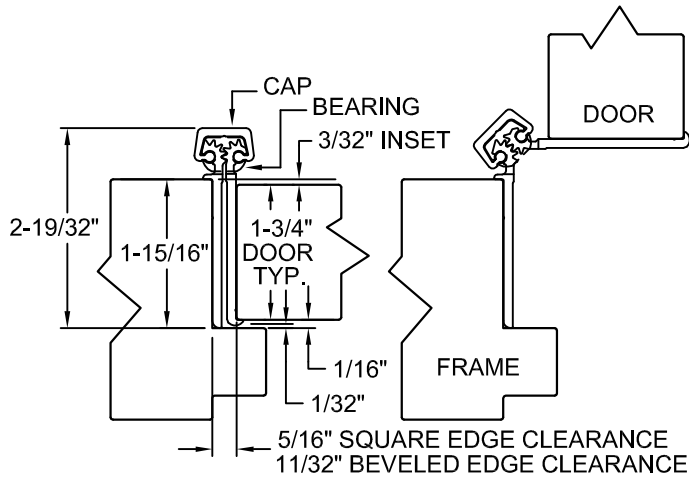

A240HD/A240LL 120" LONG

SCREW DETAIL			
	MODEL		DESCRIPTION
	STD/HD QTY.	LL QTY.	
FRAME	23	34	12-24 X 7/8" PH. F.H. UNDERCUT SELF DRILLING THREAD FORMING TEK SCREW
DOOR	23	34	12-24 X 7/8" PH. F.H. UNDERCUT SELF DRILLING THREAD FORMING TEK SCREW

ALL DIMS ARE TO CENTERLINE OF HOLES