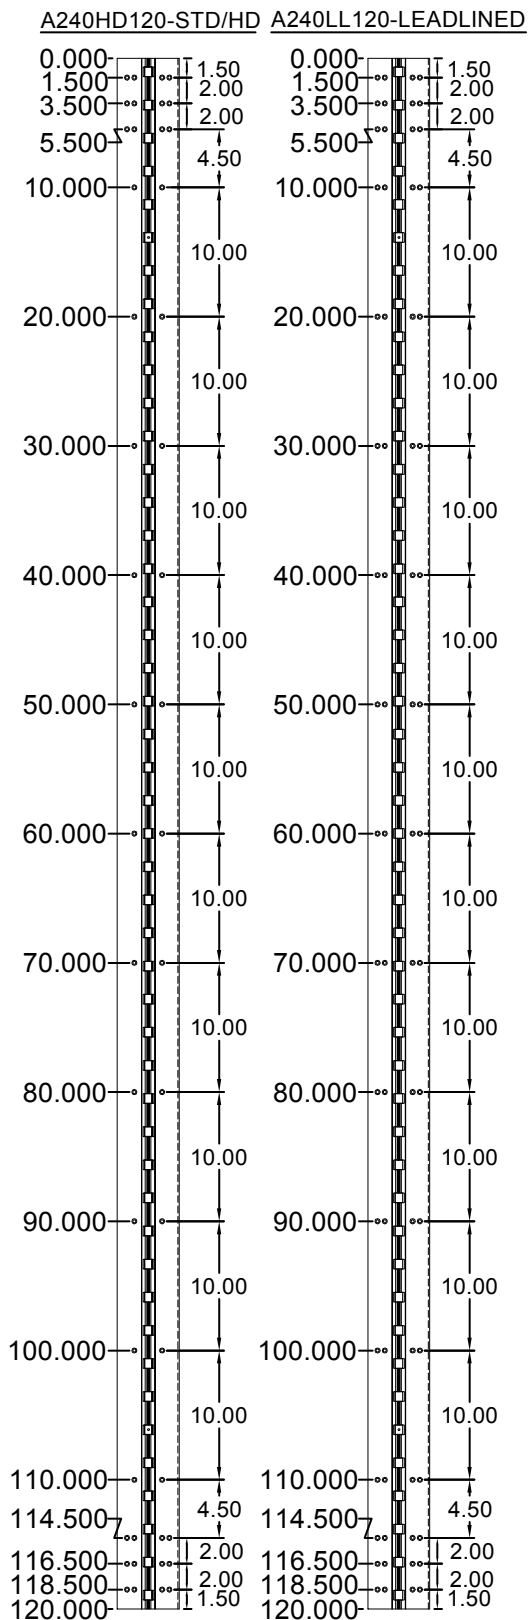

A240HD/A240LL 120" LONG

SCREW DETAIL			
	MODEL		DESCRIPTION
	STD/HD QTY.	LL QTY.	
FRAME	23	34	12-24 X 11/16" PH. F.H. UNDERCUT SELF DRILLING THREAD FORMING TEK SCREW
DOOR	23	34	12-24 X 11/16" PH. F.H. UNDERCUT SELF DRILLING THREAD FORMING TEK SCREW