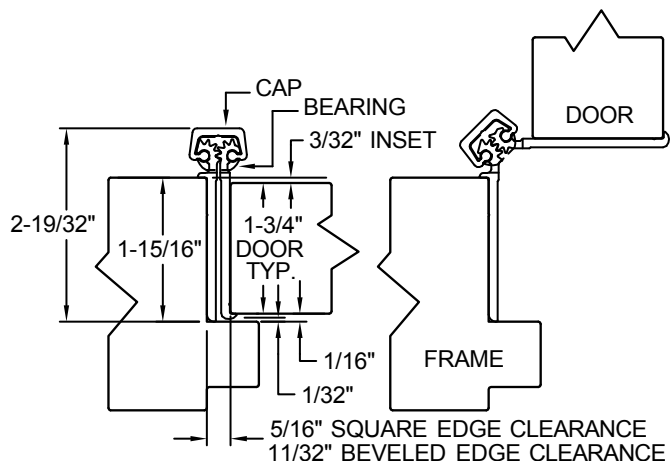

A240HD/A240LL 120" LONG

SCREW DETAIL			
	MODEL		DESCRIPTION
	STD/HD QTY.	LL QTY.	
FRAME	23	34	12-24 X 11/16" PH. F.H. UNDERCUT SELF DRILLING THREAD FORMING TEK SCREW
DOOR	23	34	12-24 X 11/16" PH. F.H. UNDERCUT SELF DRILLING THREAD FORMING TEK SCREW