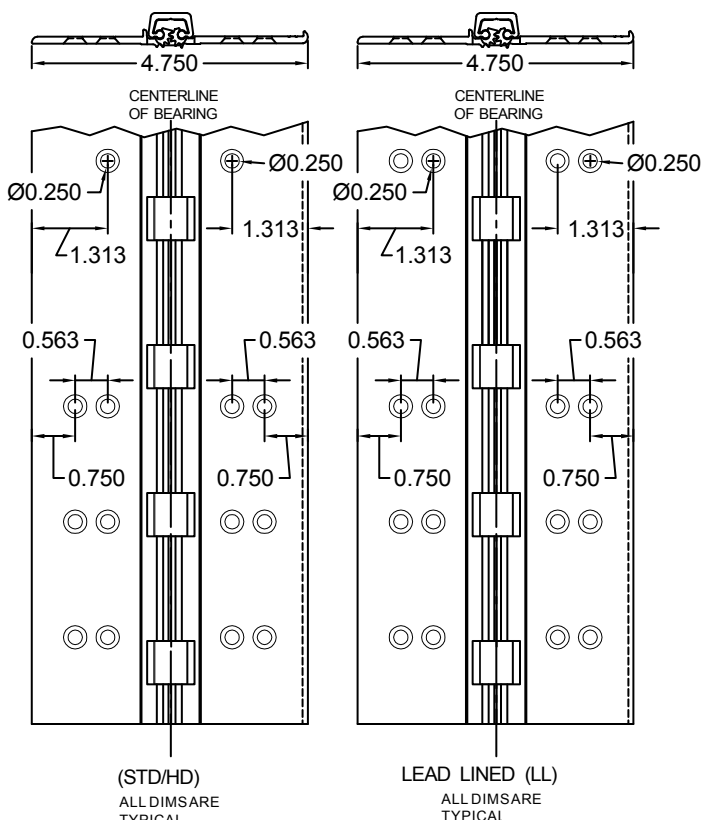

A240HD/A240LL 120" LONG

SCREW DETAIL			
	MODEL		DESCRIPTION
	STD/HD QTY.	LL QTY.	
FRAME	23	34	12-24 X 11/16" PH. F.H. UNDERCUT SELF DRILLING THREAD FORMING TEK SCREW
DOOR	23	34	12-24 X 11/16" PH. F.H. UNDERCUT SELF DRILLING THREAD FORMING TEK SCREW