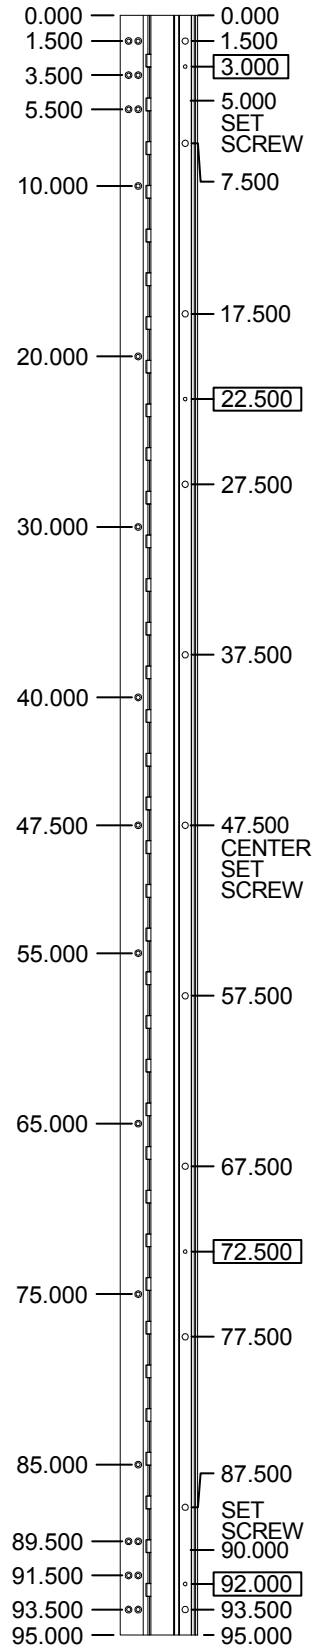

A213HD 95" LONG

(STD/HD)
ALL DIMS ARE
TYPICAL

SCREW DETAIL		
	QTY.	DESCRIPTION
FRAME	21	12-24 X 11/16" PH. F.H. UNDERCUT SELF DRILLING THREAD FORMING TEK SCREW
DOOR	11	1/4-20 X 1-9/16L. X 3/8 DIA. SEX-BOLT & 1/4-20 X 1" PH. HEAD SHOULDER SCREW
	4	12-24 X 11/16 PH.PN. HD. SELF DRILLING TEK SCW. (LOCATOR HOLE)

A213HD95-STD/HD

ALL DIMS ARE TO CENTERLINE OF HOLES
[XX.XXX] DENOTES LOCATOR HOLE

® www.abhmfg.com
E-mail: abhinfo@abhmfg.com
Architectural Builders Hardware Mfg., Inc.
1222 Ardmore Ave., Itasca, IL 60143
630.875.9900; FAX 800.9FAXABH(932.9224)

A213HD-95-02.DWG

©2010 ABH Mfg., Inc.
printed in USA

A213HD95

REVISED 03-04-10