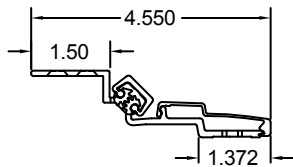

A213HD 95" LONG

(STD/HD)
ALL DIMS ARE
TYPICAL

SCREW DETAIL		
	QTY.	DESCRIPTION
FRAME	21	12-24 X 11/16" PH. F.H. UNDERCUT SELF DRILLING THREAD FORMING TEK SCREW
DOOR	11	1/4-20 X 1-9/16L. X 3/8 DIA. SEX-BOLT & 1/4-20 X 1" PH. HEAD SHOULDER SCREW
	4	12-24 X 11/16 PH.PN. HD. SELF DRILLING TEK SCW. (LOCATOR HOLE)