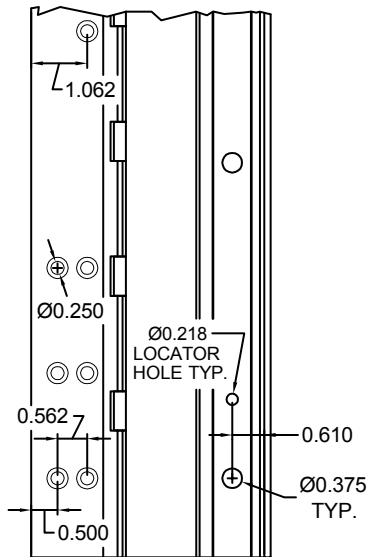

A213HD 95" LONG

(STD/HD)
ALL DIMS ARE
TYPICAL

SCREW DETAIL		
	QTY.	DESCRIPTION
FRAME	21	12-24 X 11/16" PH. F.H. UNDERCUT SELF DRILLING THREAD FORMING TEK SCREW
DOOR	11	1/4-20 X 1-9/16L. X 3/8 DIA. SEX-BOLT & 1/4-20 X 1" PH. HEAD SHOULDER SCREW
	4	12-24 X 11/16 PH.PN. HD. SELF DRILLING TEK SCW. (LOCATOR HOLE)