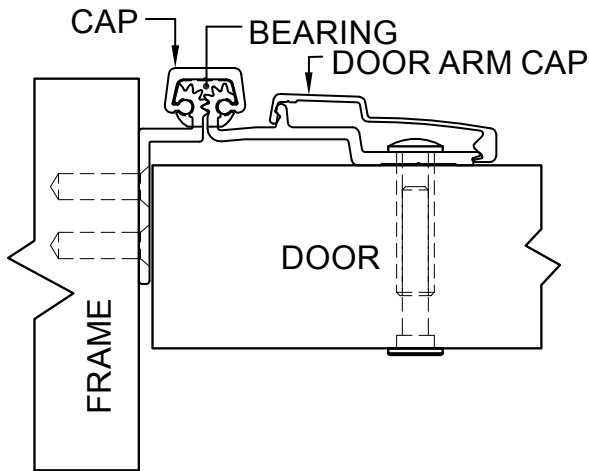

A213HD 95" LONG

(STD/HD)
ALL DIMS ARE
TYPICAL

SCREW DETAIL		
	QTY.	DESCRIPTION
FRAME	21	12-24 X 11/16" PH. F.H. UNDERCUT SELF DRILLING THREAD FORMING TEK SCREW
DOOR	11	1/4-20 X 1-9/16L. X 3/8 DIA. SEX-BOLT & 1/4-20 X 1" PH. HEAD SHOULDER SCREW
	4	12-24 X 11/16 PH.PN. HD. SELF DRILLING TEK SCW. (LOCATOR HOLE)