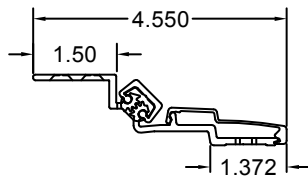

A213HD 85" LONG

(STD/HD)
ALL DIMS ARE
TYPICAL

SCREW DETAIL		
	QTY.	DESCRIPTION
FRAME	19	12-24 X 11/16" PH. F.H. UNDERCUT SELF DRILLING THREAD FORMING TEK SCREW
DOOR	10	1/4-20 X 1-9/16L. X 3/8 DIA. SEX-BOLT & 1/4-20 X 1" PH. HEAD SHOULDER SCREW
	4	12-24 X 11/16 PH.PN. HD. SELF DRILLING TEK SCW. (LOCATOR HOLE)