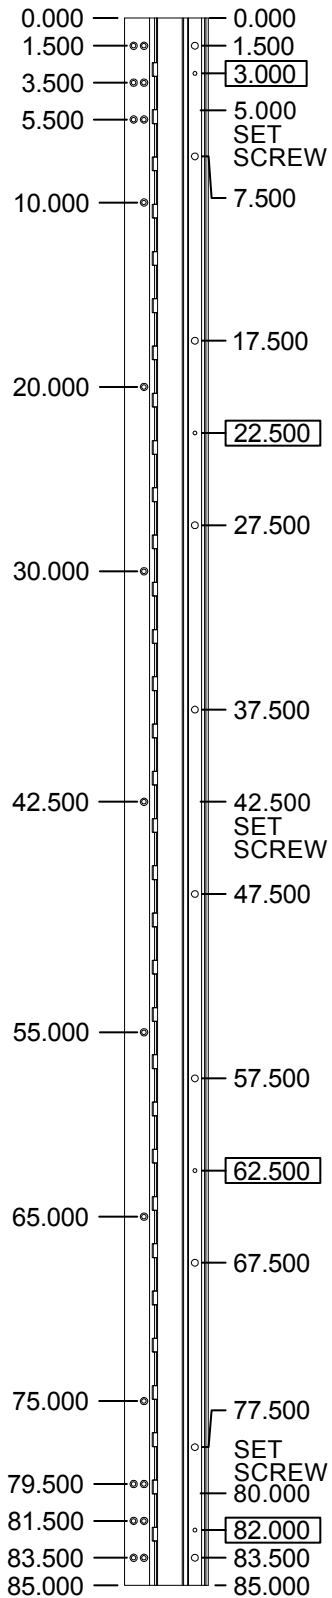

A213HD 85" LONG

(STD/HD)
ALL DIMS ARE
TYPICAL

SCREW DETAIL		
	QTY.	DESCRIPTION
FRAME	19	12-24 X 11/16" PH. F.H. UNDERCUT SELF DRILLING THREAD FORMING TEK SCREW
DOOR	10	1/4-20 X 1-9/16L. X 3/8 DIA. SEX-BOLT & 1/4-20 X 1" PH. HEAD SHOULDER SCREW
	4	12-24 X 11/16 PH.PN. HD. SELF DRILLING TEK SCW. (LOCATOR HOLE)

A213HD85-STD/HD

ALL DIMS ARE TO CENTERLINE OF HOLES

XX.XXX DENOTES LOCATOR HOLE

® www.abhmfg.com

E-mail: abhinfo@abhmfg.com
Architectural Builders Hardware Mfg., Inc.
1222 Ardmore Ave., Itasca, IL 60143
630.875.9900; FAX 800.9FAXABH (932.9224)