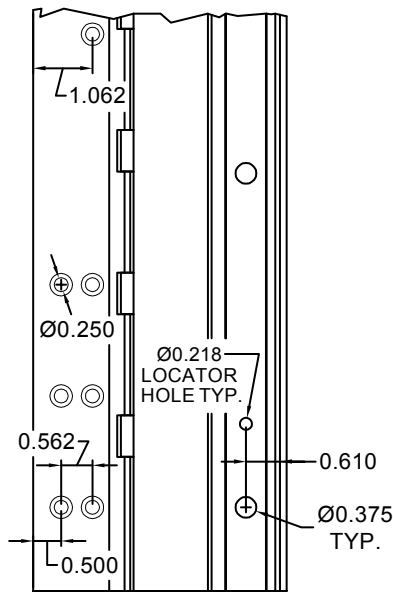

A213HD 85" LONG

(STD/HD)
ALL DIMS ARE
TYPICAL

SCREW DETAIL		
	QTY.	DESCRIPTION
FRAME	19	12-24 X 11/16" PH. F.H. UNDERCUT SELF DRILLING THREAD FORMING TEK SCREW
DOOR	10	1/4-20 X 1-9/16L. X 3/8 DIA. SEX-BOLT & 1/4-20 X 1" PH. HEAD SHOULDER SCREW
	4	12-24 X 11/16 PH.PN. HD. SELF DRILLING TEK SCW. (LOCATOR HOLE)