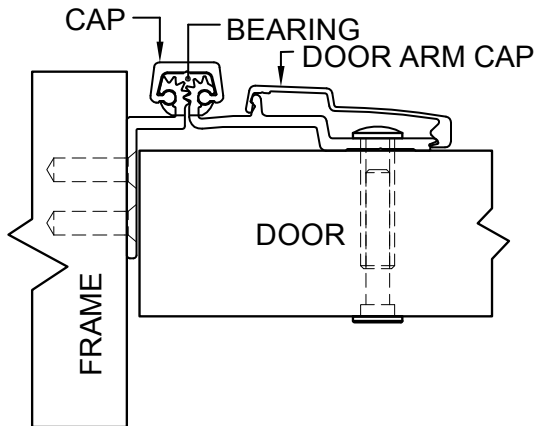

A213HD 85" LONG

(STD/HD)
ALL DIMS ARE
TYPICAL

SCREW DETAIL		
	QTY.	DESCRIPTION
FRAME	19	12-24 X 11/16" PH. F.H. UNDERCUT SELF DRILLING THREAD FORMING TEK SCREW
DOOR	10	1/4-20 X 1-9/16L. X 3/8 DIA. SEX-BOLT & 1/4-20 X 1" PH. HEAD SHOULDER SCREW
	4	12-24 X 11/16 PH.PN. HD. SELF DRILLING TEK SCW. (LOCATOR HOLE)