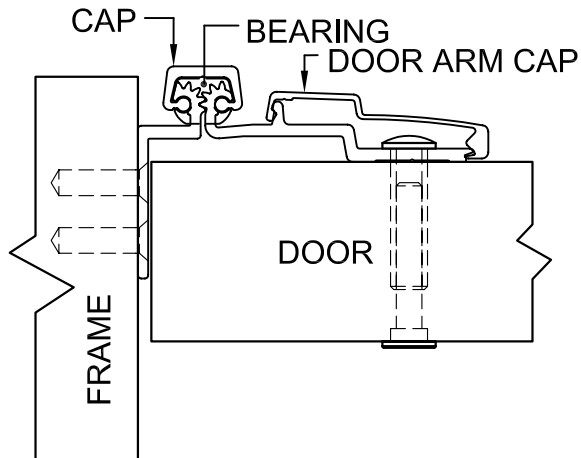

# A213HD 85" LONG

(STD/HD)

SCREW DETAIL		
	QTY.	DESCRIPTION
FRAME	19	12-24 X 11/16" PH. F.H. UNDERCUT SELF DRILLING THREAD FORMING TEK SCREW
DOOR	10	1/4-20 X 1-9/16L. X 3/8 DIA. SEX-BOLT & 1/4-20 X 1" PH. HEAD SHOULDER SCREW
	4	12-24 X 11/16 PH.PN. HD. SELF DRILLING TEK SCW. (LOCATOR HOLE)