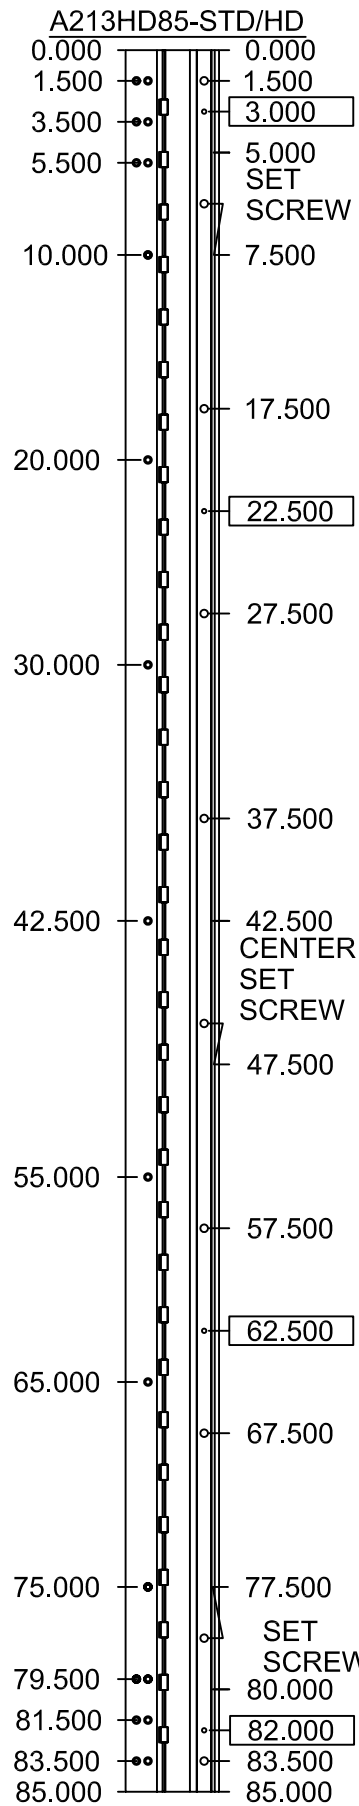

# A213HD 85" LONG

(STD/HD)

SCREW DETAIL		
	QTY.	DESCRIPTION
FRAME	19	12-24 X 11/16" PH. F.H. UNDERCUT SELF DRILLING THREAD FORMING TEK SCREW
DOOR	10	1/4-20 X 1-9/16L. X 3/8 DIA. SEX-BOLT & 1/4-20 X 1" PH. HEAD SHOULDER SCREW
	4	12-24 X 11/16 PH.PN. HD. SELF DRILLING TEK SCW. (LOCATOR HOLE)

ALL DIMS ARE TO CENTERLINE OF HOLES  
XX.XXX DENOTES LOCATOR HOLE

www.abhmf.com  
E-mail: abhinfo@abhmf.com  
Architectural Builders Hardware Mfg., Inc.  
1222 Ardmore Ave., Itasca, IL 60143  
630.875.9900; FAX 800.9FAXABH (932.9224)

## A213HD85

REVISED 10-19-06