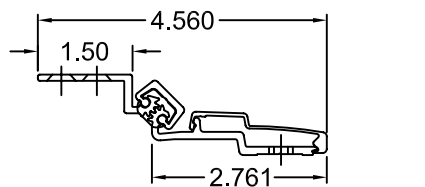

# A213HD 85" LONG

(STD/HD)

SCREW DETAIL		
	QTY.	DESCRIPTION
FRAME	19	12-24 X 11/16" PH. F.H. UNDERCUT SELF DRILLING THREAD FORMING TEK SCREW
DOOR	10	1/4-20 X 1-9/16L. X 3/8 DIA. SEX-BOLT & 1/4-20 X 1" PH. HEAD SHOULDER SCREW
	4	12-24 X 11/16 PH.PN. HD. SELF DRILLING TEK SCW. (LOCATOR HOLE)