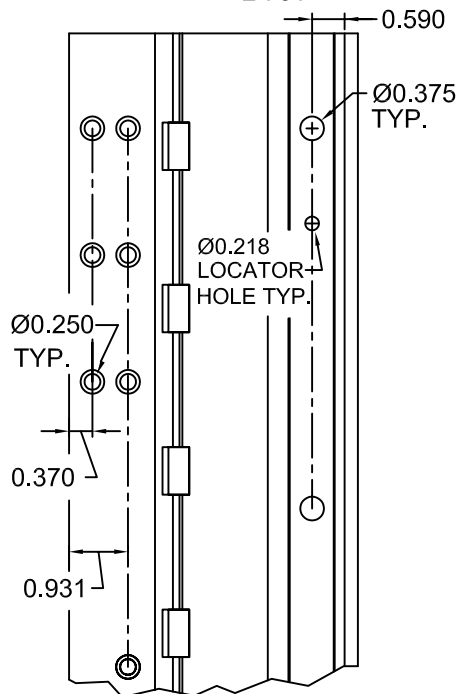

# A213HD 85" LONG

(STD/HD)

SCREW DETAIL		
	QTY.	DESCRIPTION
FRAME	19	12-24 X 11/16" PH. F.H. UNDERCUT SELF DRILLING THREAD FORMING TEK SCREW
DOOR	10	1/4-20 X 1-9/16L. X 3/8 DIA. SEX-BOLT & 1/4-20 X 1" PH. HEAD SHOULDER SCREW
	4	12-24 X 11/16 PH.PN. HD. SELF DRILLING TEK SCW. (LOCATOR HOLE)