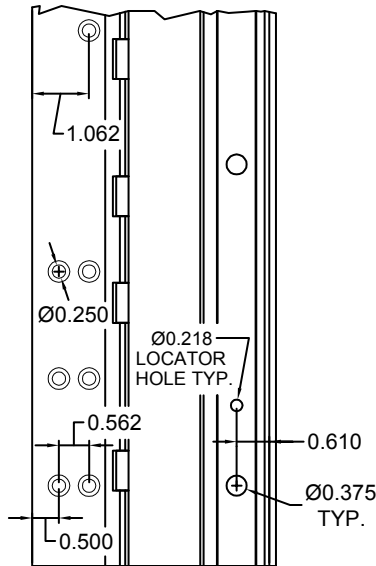

# A213HD 83" LONG

(STD/HD)  
ALL DIMS ARE  
TYPICAL

SCREW DETAIL		
	QTY.	DESCRIPTION
FRAME	19	12-24 X 11/16" PH. F.H. UNDERCUT SELF DRILLING THREAD FORMING TEK SCREW
DOOR	10	1/4-20 X 1-9/16L. X 3/8 DIA. SEX-BOLT & 1/4-20 X 1" PH. HEAD SHOULDER SCREW
	4	12-24 X 11/16 PH.PN. HD. SELF DRILLING TEK SCW. (LOCATOR HOLE)

## A213HD83-STD/HD

ALL DIMS ARE TO CENTERLINE OF HOLES  
XX.XXX DENOTES LOCATOR HOLE

® [www.abhmfg.com](http://www.abhmfg.com)  
E-mail: [abhinfo@abhmfg.com](mailto:abhinfo@abhmfg.com)  
Architectural Builders Hardware Mfg., Inc.  
1222 Ardmore Ave., Itasca, IL 60143  
630.875.9900; FAX 800.9FAXABH (932.9224)