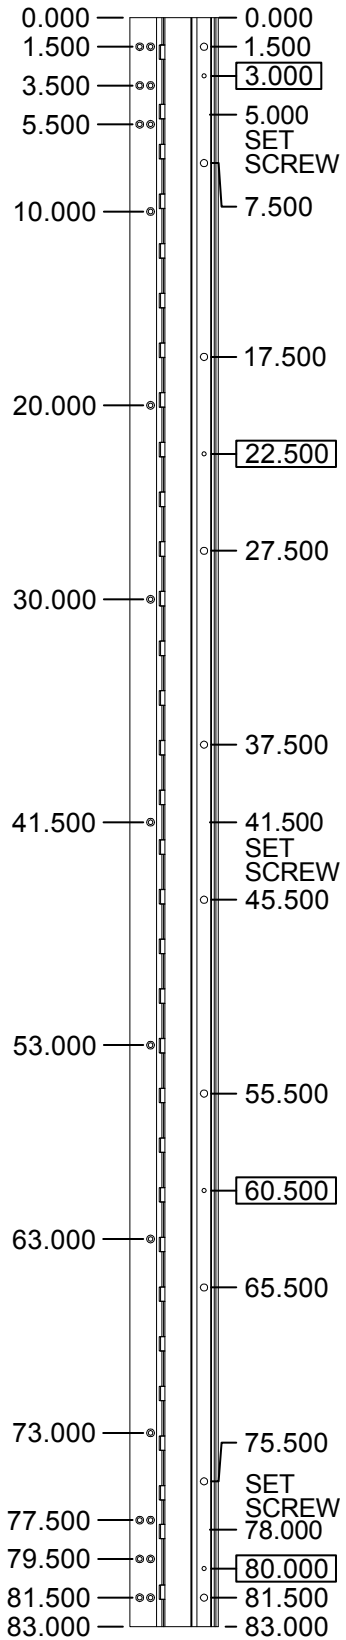

# A213HD 83" LONG

(STD/HD)  
ALL DIMS ARE  
TYPICAL

SCREW DETAIL		
	QTY.	DESCRIPTION
FRAME	19	12-24 X 11/16" PH. F.H. UNDERCUT SELF DRILLING THREAD FORMING TEK SCREW
DOOR	10	1/4-20 X 1-9/16L. X 3/8 DIA. SEX-BOLT & 1/4-20 X 1" PH. HEAD SHOULDER SCREW
	4	12-24 X 11/16 PH.PN. HD. SELF DRILLING TEK SCW. (LOCATOR HOLE)

## A213HD83-STD/HD

ALL DIMS ARE TO CENTERLINE OF HOLES  
XX.XXX DENOTES LOCATOR HOLE

® [www.abhmfg.com](http://www.abhmfg.com)  
E-mail: [abhinfo@abhmfg.com](mailto:abhinfo@abhmfg.com)  
Architectural Builders Hardware Mfg., Inc.  
1222 Ardmore Ave., Itasca, IL 60143  
630.875.9900; FAX 800.9FAXABH (932.9224)