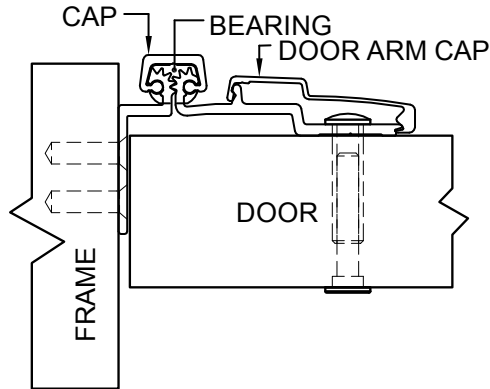

# A213HD 83" LONG

(STD/HD)  
ALL DIMS ARE  
TYPICAL

SCREW DETAIL		
	QTY.	DESCRIPTION
FRAME	19	12-24 X 11/16" PH. F.H. UNDERCUT SELF DRILLING THREAD FORMING TEK SCREW
DOOR	10	1/4-20 X 1-9/16L. X 3/8 DIA. SEX-BOLT & 1/4-20 X 1" PH. HEAD SHOULDER SCREW
	4	12-24 X 11/16 PH.PN. HD. SELF DRILLING TEK SCW. (LOCATOR HOLE)