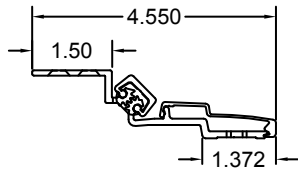

# A213HD 83" LONG

(STD/HD)  
ALL DIMS ARE  
TYPICAL

SCREW DETAIL		
	QTY.	DESCRIPTION
FRAME	19	12-24 X 11/16" PH. F.H. UNDERCUT SELF DRILLING THREAD FORMING TEK SCREW
DOOR	10	1/4-20 X 1-9/16L. X 3/8 DIA. SEX-BOLT & 1/4-20 X 1" PH. HEAD SHOULDER SCREW
	4	12-24 X 11/16 PH.PN. HD. SELF DRILLING TEK SCW. (LOCATOR HOLE)