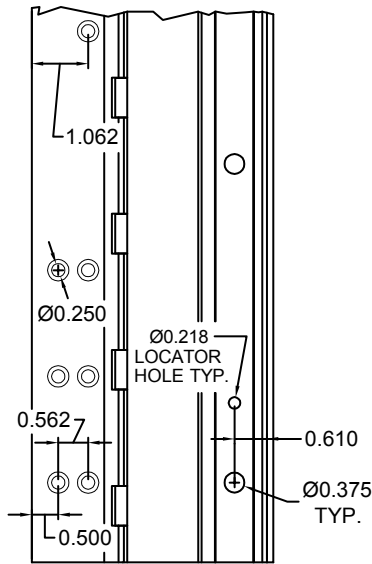

A213HD 120" LONG

(STD/HD)
ALL DIMS ARE
TYPICAL

SCREW DETAIL		
	QTY.	DESCRIPTION
FRAME	23	12-24 X 11/16" PH. F.H. UNDERCUT SELF DRILLING THREAD FORMING TEK SCREW
DOOR	14	1/4-20 X 1-9/16L. X 3/8 DIA. SEX-BOLT & 1/4-20 X 1" PH. HEAD SHOULDER SCREW
	4	12-24 X 11/16 PH.PN. HD. SELF DRILLING TEK SCW. (LOCATOR HOLE)