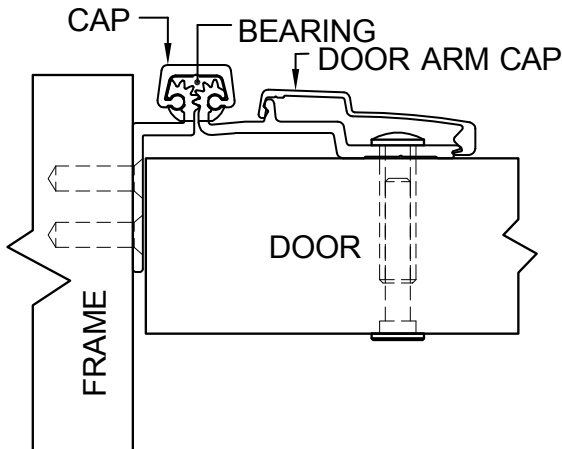

A213HD 120" LONG

(STD/HD)
ALL DIMS ARE
TYPICAL

SCREW DETAIL		
	QTY.	DESCRIPTION
FRAME	23	12-24 X 11/16" PH. F.H. UNDERCUT SELF DRILLING THREAD FORMING TEK SCREW
DOOR	14	1/4-20 X 1-9/16L. X 3/8 DIA. SEX-BOLT & 1/4-20 X 1" PH. HEAD SHOULDER SCREW
	4	12-24 X 11/16 PH.PN. HD. SELF DRILLING TEK SCW. (LOCATOR HOLE)