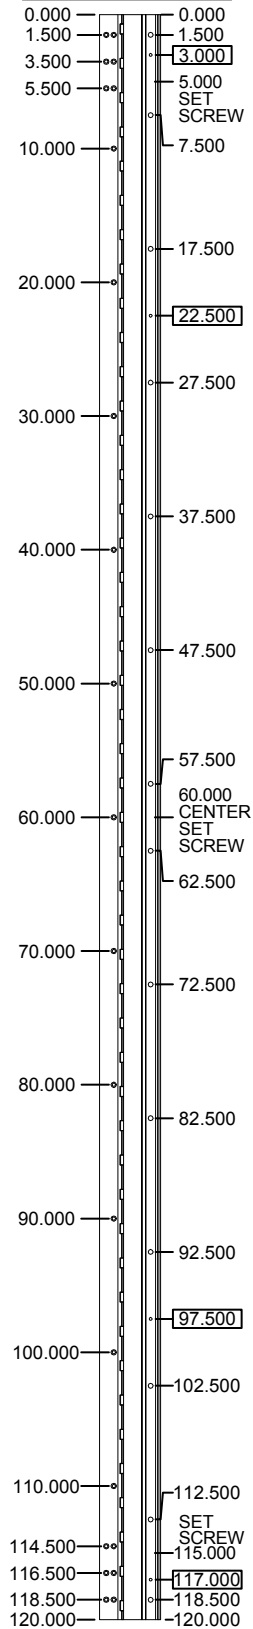

A213HD 120" LONG

(STD/HD)
ALL DIMS ARE
TYPICAL

SCREW DETAIL		
	QTY.	DESCRIPTION
FRAME	23	12-24 X 11/16" PH. F.H. UNDERCUT SELF DRILLING THREAD FORMING TEK SCREW
DOOR	14	1/4-20 X 1-9/16L. X 3/8 DIA. SEX-BOLT & 1/4-20 X 1" PH. HEAD SHOULDER SCREW
	4	12-24 X 11/16 PH.PN. HD. SELF DRILLING TEK SCW. (LOCATOR HOLE)

A213HD120-STD/HD

ALL DIMS ARE TO CENTERLINE OF HOLES
[XX.XXX] DENOTES LOCATOR HOLE

® www.abhmfg.com
E-mail: abhinfo@abhmfg.com
Architectural Builders Hardware Mfg., Inc.
1222 Ardmore Ave., Itasca, IL 60143
630.875.9900; FAX 800.9FAXABH (932.9224)

A213HD-120-02.DWG

A213HD120

REVISED 03-04-10

© 2010 ABH Mfg., Inc.
printed in USA