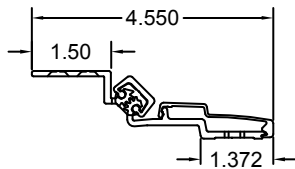

A213HD 120" LONG

(STD/HD)
ALL DIMS ARE
TYPICAL

SCREW DETAIL		
	QTY.	DESCRIPTION
FRAME	23	12-24 X 11/16" PH. F.H. UNDERCUT SELF DRILLING THREAD FORMING TEK SCREW
DOOR	14	1/4-20 X 1-9/16L. X 3/8 DIA. SEX-BOLT & 1/4-20 X 1" PH. HEAD SHOULDER SCREW
	4	12-24 X 11/16 PH.PN. HD. SELF DRILLING TEK SCW. (LOCATOR HOLE)