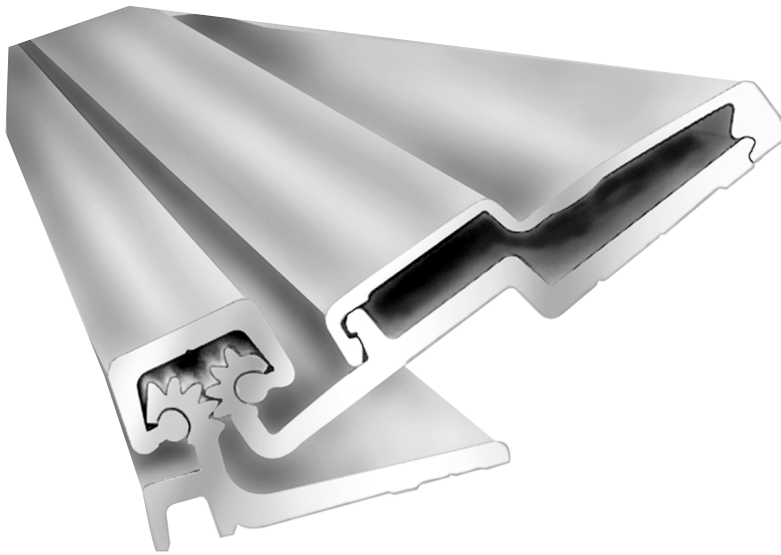

# A210HD SWING CLEAR

- Full Surface
- Swings door completely out of door opening
- Permanent replacement for existing doors and frames
- For new construction
- Flush mount, no inset
- For doors up to 450 lbs.
- 83" can be field cut to 79" without cutting thru a bearing or mounting holes