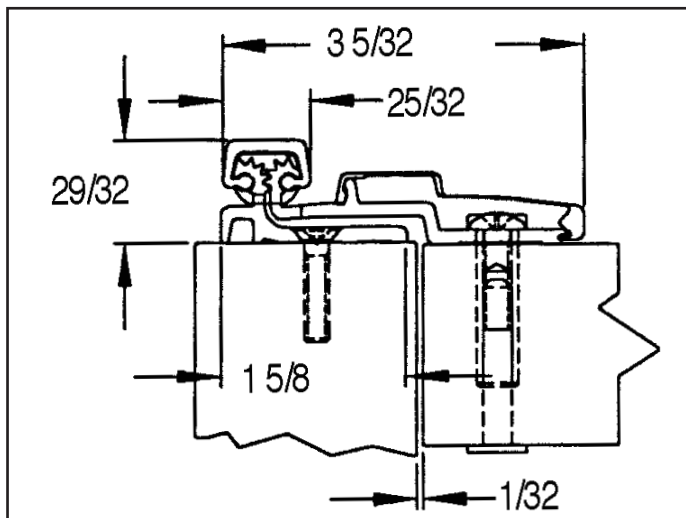

# A210HD SWING CLEAR

- Full Surface
- Swings door completely out of door opening
- Permanent replacement for existing doors and frames
- For new construction
- Flush mount, no inset
- For doors up to 450 lbs.
- 83" can be field cut to 79" without cutting thru a bearing or mounting holes