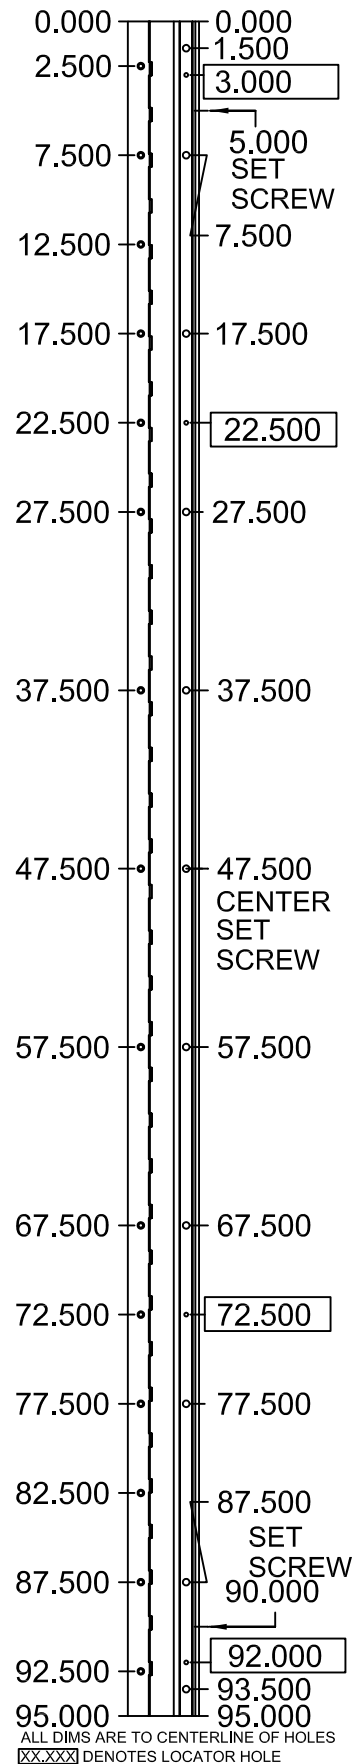

A210HD 95" LONG

LEFT HANDED DETAIL SHOWN

SCREW DETAIL		
	QTY.	DESCRIPTION
FRAME	15	12-24 X 11/16" PH. F.H. UNDERCUT SELF DRILLING THREAD FORMING TEK SCREW
DOOR	11	1/4-20 X 1-9/16L. X 3/8 DIA. SEX-BOLT & 1/4-20 X 1" PH. HEAD SHOULDER SCREW
	4	12-24 X 11/16 PH.PN. HD. SELF DRILLING TEK SCW. (LOCATOR HOLE)

A210HD95-STD/HD

ALL DIMS ARE TO CENTERLINE OF HOLES
 [X.XXX] DENOTES LOCATOR HOLE

© www.abhmf.com
 E-mail: abhinfo@abhmf.com
 Architectural Builders Hardware Mfg., Inc.
 1222 Ardmore Ave., Itasca, IL 60143
 630.875.9900; FAX 800.9FAXABH (932.9224)

© 2006 ABH Mfg., Inc.
 printed in USA

A210HD-95-01.DWG

A210HD95

REVISED 10-19-06