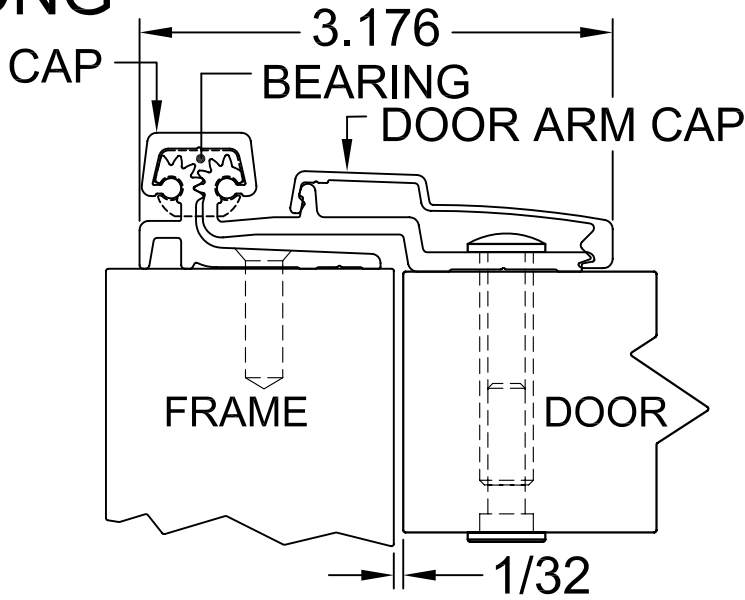

A210HD 95" LONG

LEFT HANDED DETAIL SHOWN

SCREW DETAIL		
	QTY.	DESCRIPTION
FRAME	15	12-24 X 11/16" PH. F.H. UNDERCUT SELF DRILLING THREAD FORMING TEK SCREW
DOOR	11	1/4-20 X 1-9/16L. X 3/8 DIA. SEX-BOLT & 1/4-20 X 1" PH. HEAD SHOULDER SCREW
	4	12-24 X 11/16 PH.PN. HD. SELF DRILLING TEK SCW. (LOCATOR HOLE)