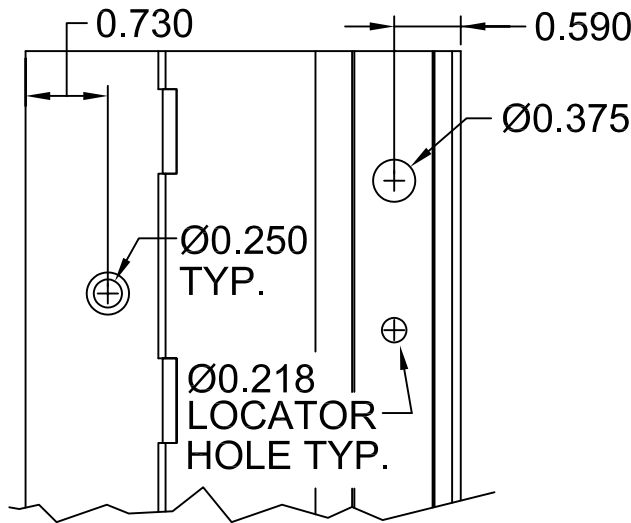

A210HD 95" LONG

LEFT HANDED DETAIL SHOWN

SCREW DETAIL		
	QTY.	DESCRIPTION
FRAME	15	12-24 X 11/16" PH. F.H. UNDERCUT SELF DRILLING THREAD FORMING TEK SCREW
DOOR	11	1/4-20 X 1-9/16L. X 3/8 DIA. SEX-BOLT & 1/4-20 X 1" PH. HEAD SHOULDER SCREW
	4	12-24 X 11/16 PH.PN. HD. SELF DRILLING TEK SCW. (LOCATOR HOLE)

A210HD95-STD/HD

ALL DIMS ARE TO CENTERLINE OF HOLES
 [X.XXX] DENOTES LOCATOR HOLE

© www.abhmf.com
 E-mail: abhinfo@abhmf.com
 Architectural Builders Hardware Mfg., Inc.
 1222 Ardmore Ave., Itasca, IL 60143
 630.875.9900; FAX 800.9FAXABH (932.9224)