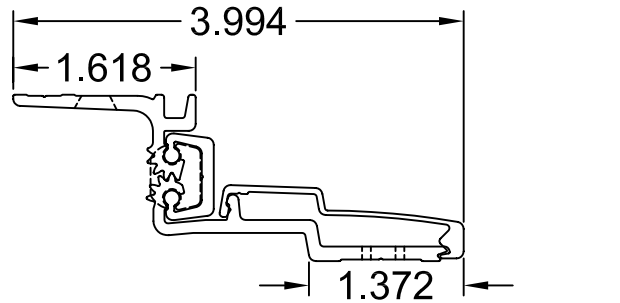

A210HD 95" LONG

LEFT HANDED DETAIL SHOWN

SCREW DETAIL		
	QTY.	DESCRIPTION
FRAME	15	12-24 X 11/16" PH. F.H. UNDERCUT SELF DRILLING THREAD FORMING TEK SCREW
DOOR	11	1/4-20 X 1-9/16L. X 3/8 DIA. SEX-BOLT & 1/4-20 X 1" PH. HEAD SHOULDER SCREW
	4	12-24 X 11/16 PH.PN. HD. SELF DRILLING TEK SCW. (LOCATOR HOLE)