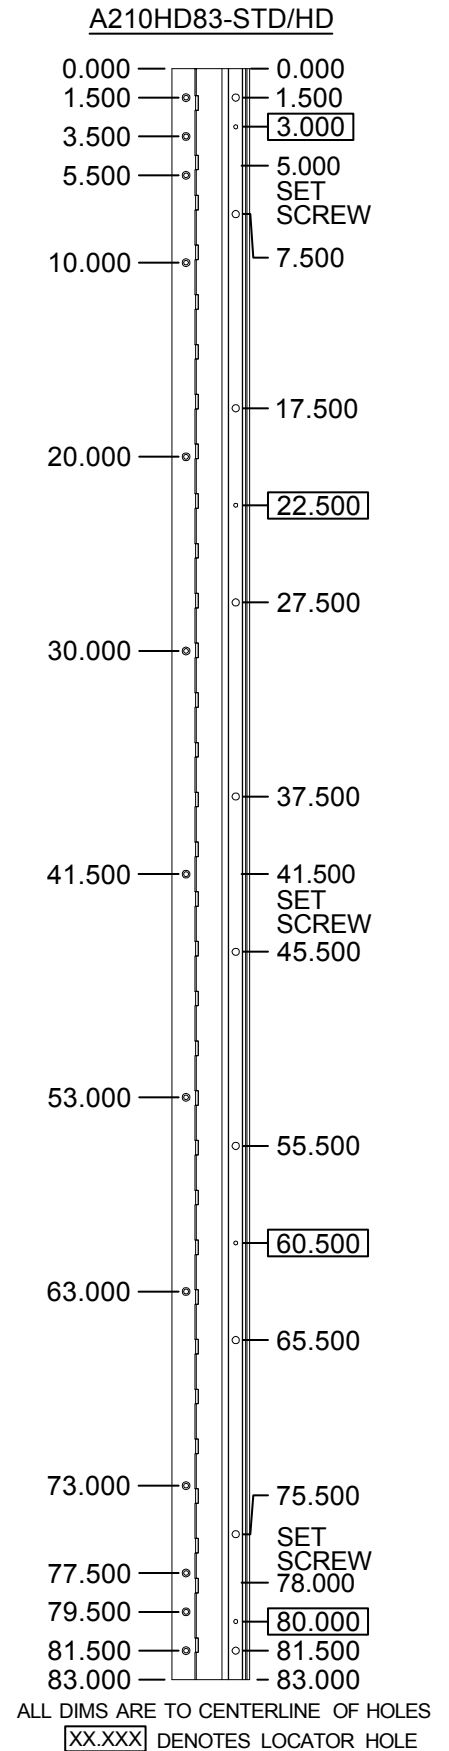

# A210HD 83" LONG

SCREW DETAIL		
	QTY.	DESCRIPTION
FRAME	14	12-24 X 11/16" PH. F.H. UNDERCUT SELF DRILLING THREAD FORMING TEK SCREW
DOOR	10	1/4-20 X 1-9/16L. X 3/8 DIA. SEX-BOLT & 1/4-20 X 1" PH. HEAD SHOULDER SCREW
	4	12-24 X 11/16 PH.PN. HD. SELF DRILLING TEK SCW. (LOCATOR HOLE)

® [www.abhmfg.com](http://www.abhmfg.com)

E-mail: [abhinfo@abhmfg.com](mailto:abhinfo@abhmfg.com)  
Architectural Builders Hardware Mfg., Inc.  
1222 Ardmore Ave., Itasca, IL 60143  
630.875.9900; FAX 800.9FAXABH (932.9224)

© 2010 ABH Mfg., Inc.  
printed in USA

A210HD-83-04.DWG

## A210HD83

REVSED 03-04-10