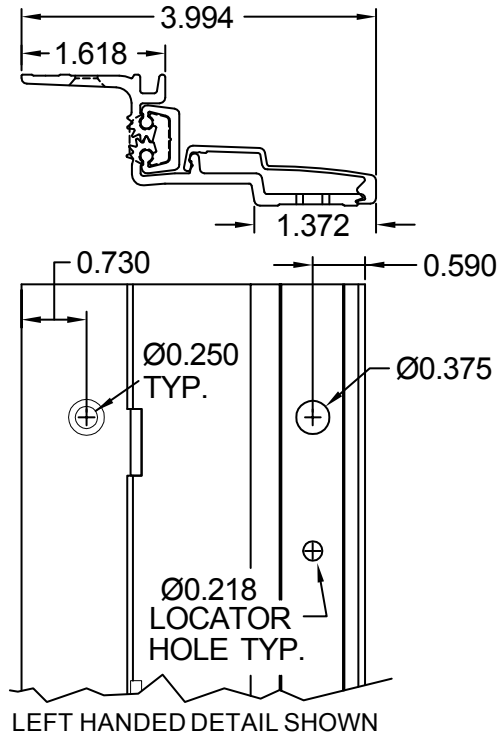

# A210HD 83" LONG

SCREW DETAIL		
	QTY.	DESCRIPTION
FRAME	14	12-24 X 11/16" PH. F.H. UNDERCUT SELF DRILLING THREAD FORMING TEK SCREW
DOOR	10	1/4-20 X 1-9/16L. X 3/8 DIA. SEX-BOLT & 1/4-20 X 1" PH. HEAD SHOULDER SCREW
	4	12-24 X 11/16 PH.PN. HD. SELF DRILLING TEK SCW. (LOCATOR HOLE)