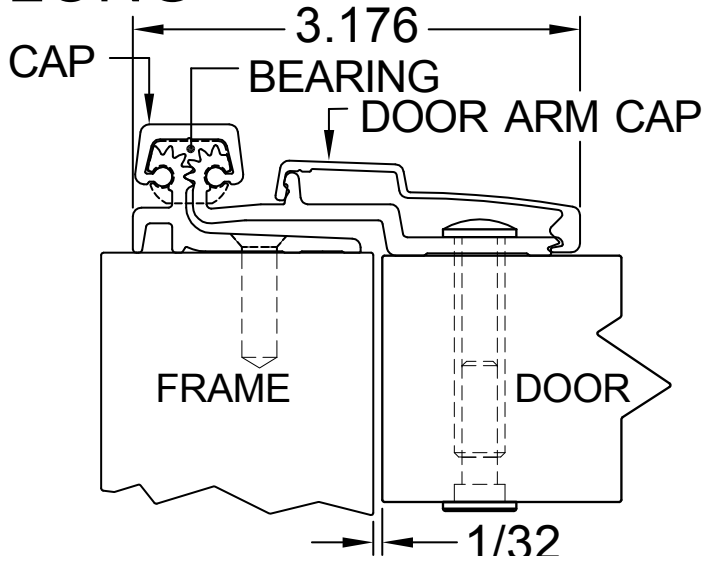

# A210HD 83" LONG

SCREW DETAIL		
	QTY.	DESCRIPTION
FRAME	14	12-24 X 11/16" PH. F.H. UNDERCUT SELF DRILLING THREAD FORMING TEK SCREW
DOOR	10	1/4-20 X 1-9/16L. X 3/8 DIA. SEX-BOLT & 1/4-20 X 1" PH. HEAD SHOULDER SCREW
	4	12-24 X 11/16 PH.PN. HD. SELF DRILLING TEK SCW. (LOCATOR HOLE)