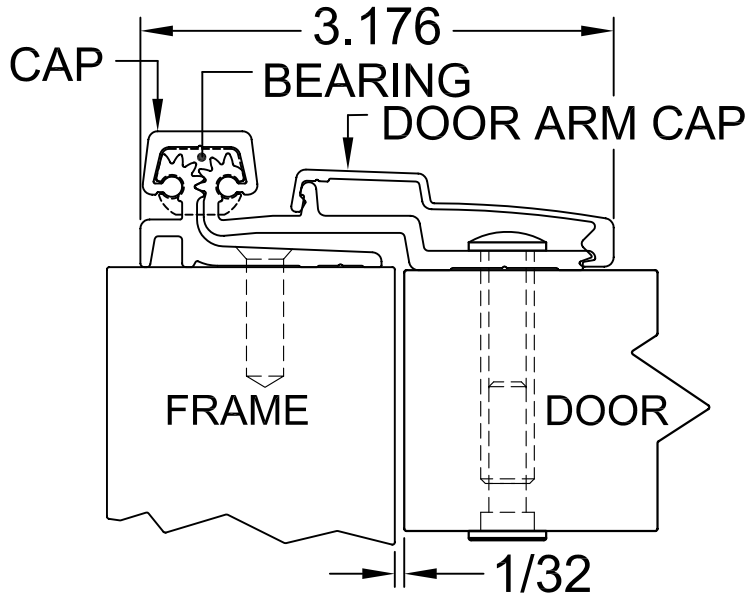

A210HD 120" LONG

SCREW DETAIL		
	QTY.	DESCRIPTION
FRAME	18	12-24 X 11/16" PH. F.H. UNDERCUT SELF DRILLING THREAD FORMING TEK SCREW
DOOR	14	1/4-20 X 1-9/16L. X 3/8 DIA. SEX-BOLT & 1/4-20 X 1" PH. HEAD SHOULDER SCREW
	4	12-24 X 11/16 PH.PN. HD. SELF DRILLING TEK SCW. (LOCATOR HOLE)