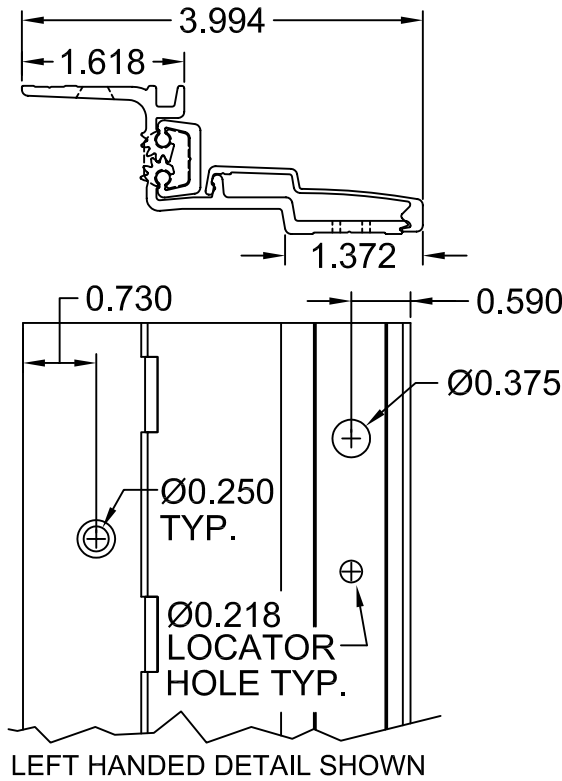

A210HD 120" LONG

SCREW DETAIL		
	QTY.	DESCRIPTION
FRAME	18	12-24 X 11/16" PH. F.H. UNDERCUT SELF DRILLING THREAD FORMING TEK SCREW
DOOR	14	1/4-20 X 1-9/16L. X 3/8 DIA. SEX-BOLT & 1/4-20 X 1" PH. HEAD SHOULDER SCREW
	4	12-24 X 11/16 PH.PN. HD. SELF DRILLING TEK SCW. (LOCATOR HOLE)