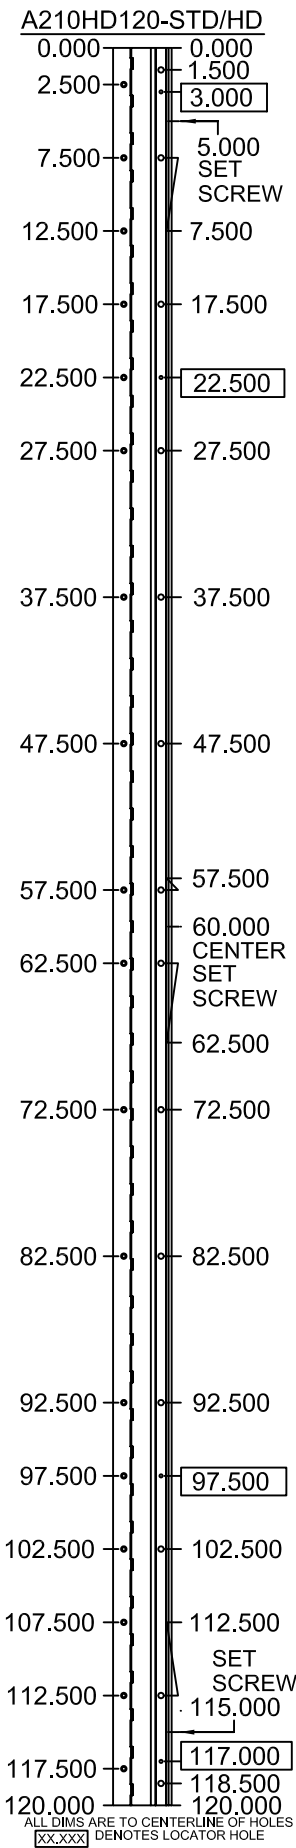

A210HD 120" LONG

SCREW DETAIL		
	QTY.	DESCRIPTION
FRAME	18	12-24 X 11/16" PH. F.H. UNDERCUT SELF DRILLING THREAD FORMING TEK SCREW
DOOR	14	1/4-20 X 1-9/16L. X 3/8 DIA. SEX-BOLT & 1/4-20 X 1" PH. HEAD SHOULDER SCREW
	4	12-24 X 11/16 PH.PN. HD. SELF DRILLING TEK SCW. (LOCATOR HOLE)

www.abhmf.com
 E-mail: abhinfo@abhmf.com
 Architectural Builders Hardware Mfg., Inc.
 1222 Ardmore Ave., Itasca, IL 60143
 630.875.9900; FAX 800.9FAXABH (932.9224)

© 2006 ABH Mfg., Inc.
 printed in USA

A210HD-120-01.DWG

A210HD120

REVISED 10-19-06