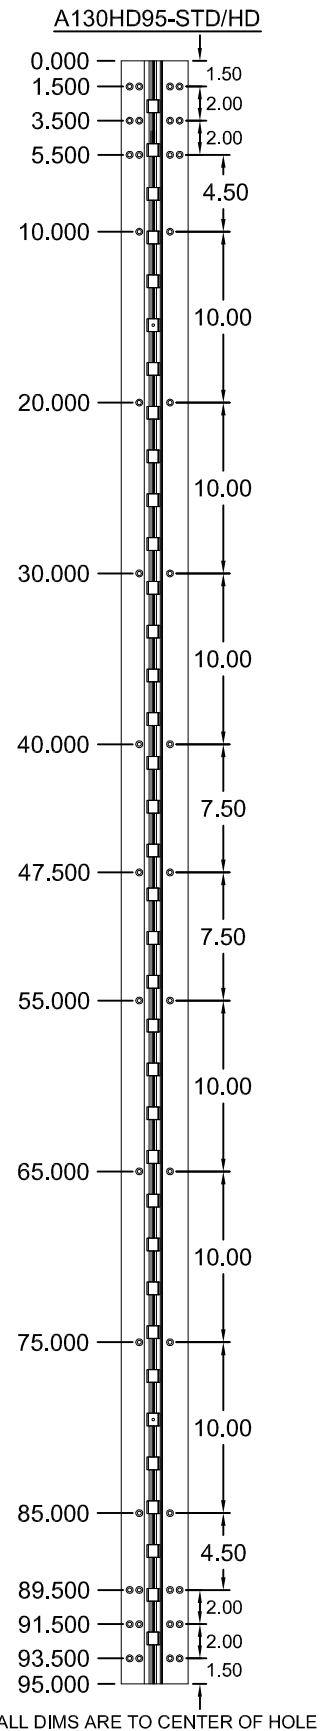

# A130HD 95" LONG

SCREW DETAIL		
	QTY.	DESCRIPTION
FRAME	21	12-24 X 7/8" PH. F.H. UNDERCUT SELF DRILLING THREAD FORMING TEK SCREW
DOOR	21	12-24 X 7/8" PH. F.H. UNDERCUT SELF DRILLING THREAD FORMING TEK SCREW