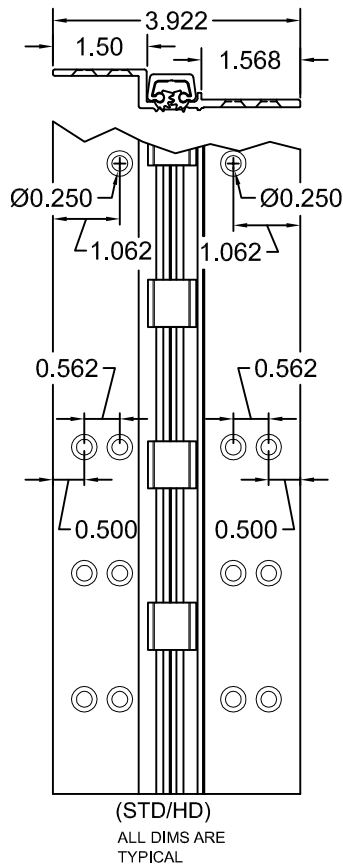

# A130HD 95" LONG

SCREW DETAIL		
	QTY.	DESCRIPTION
FRAME	21	12-24 X 7/8" PH. F.H. UNDERCUT SELF DRILLING THREAD FORMING TEK SCREW
DOOR	21	12-24 X 7/8" PH. F.H. UNDERCUT SELF DRILLING THREAD FORMING TEK SCREW