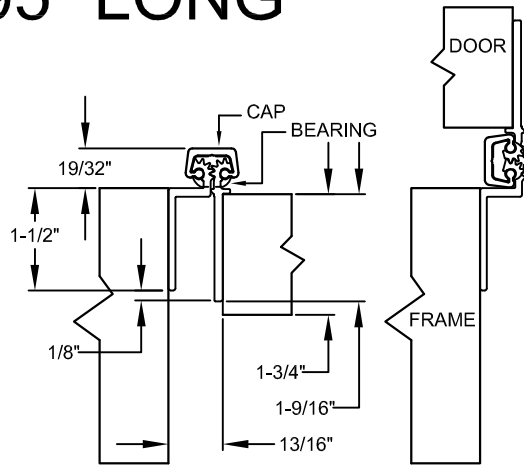

# A130HD 95" LONG

SCREW DETAIL		
	QTY.	DESCRIPTION
FRAME	21	12-24 X 7/8" PH. F.H. UNDERCUT SELF DRILLING THREAD FORMING TEK SCREW
DOOR	21	12-24 X 7/8" PH. F.H. UNDERCUT SELF DRILLING THREAD FORMING TEK SCREW