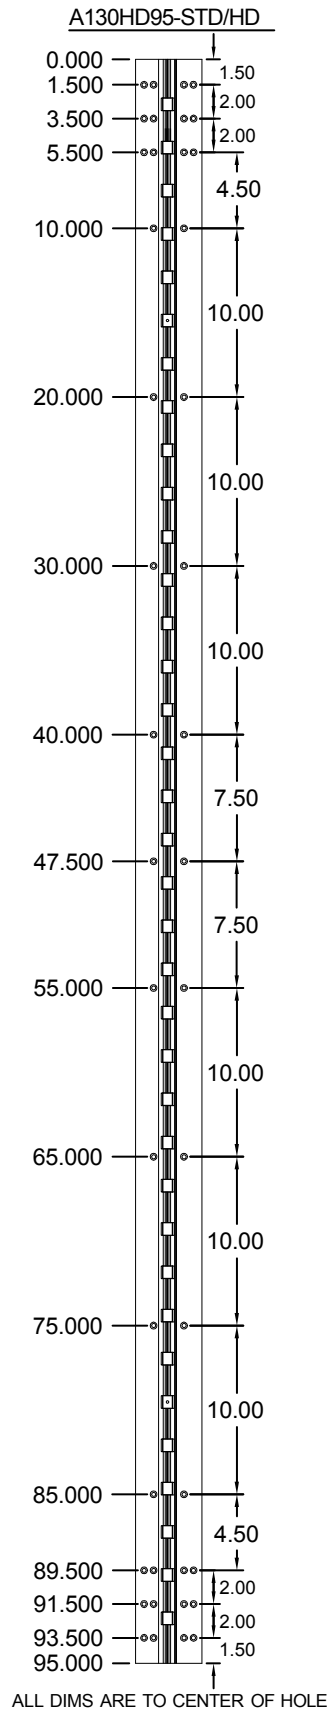

A130HD 95" LONG

SCREW DETAIL		
	QTY.	DESCRIPTION
FRAME	21	12-24 X 11/16" PH. F.H. UNDERCUT SELF DRILLING THREAD FORMING TEK SCREW
DOOR	21	12-24 X 11/16" PH. F.H. UNDERCUT SELF DRILLING THREAD FORMING TEK SCREW

www.abhmfg.com
 E-mail: abhinfo@abhmfg.com
 Architectural Builders Hardware Mfg., Inc.
 1222 Ardmore Ave., Itasca, IL 60143
 630.875.9900; FAX 800.9FAXABH (932.9224)

© 2010 ABH Mfg., Inc.
printed in USA

A130HD-95-02.DWG

A130HD95

REVISED 04-02-10