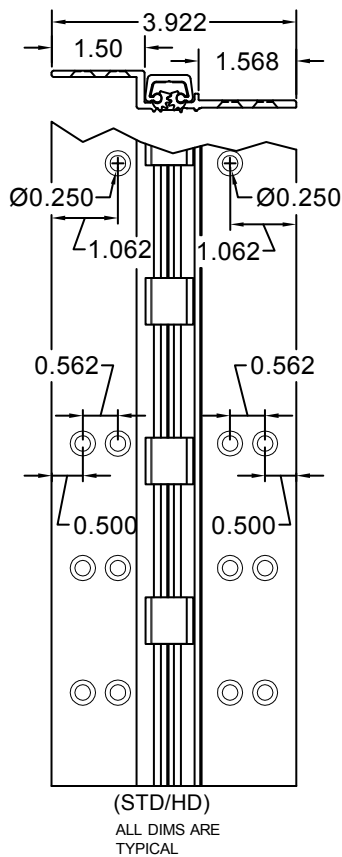

A130HD 95" LONG

SCREW DETAIL		
	QTY.	DESCRIPTION
FRAME	21	12-24 X 11/16" PH. F.H. UNDERCUT SELF DRILLING THREAD FORMING TEK SCREW
DOOR	21	12-24 X 11/16" PH. F.H. UNDERCUT SELF DRILLING THREAD FORMING TEK SCREW