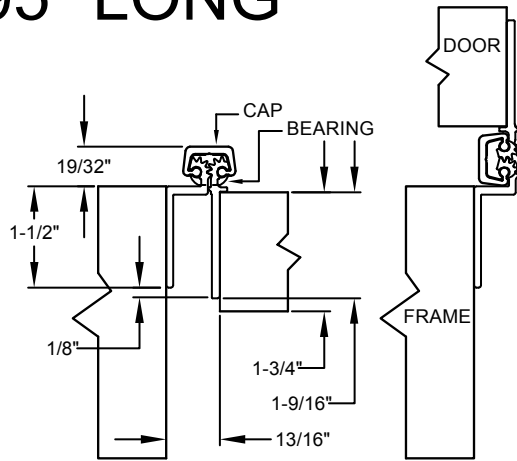

A130HD 95" LONG

SCREW DETAIL		
	QTY.	DESCRIPTION
FRAME	21	12-24 X 11/16" PH. F.H. UNDERCUT SELF DRILLING THREAD FORMING TEK SCREW
DOOR	21	12-24 X 11/16" PH. F.H. UNDERCUT SELF DRILLING THREAD FORMING TEK SCREW