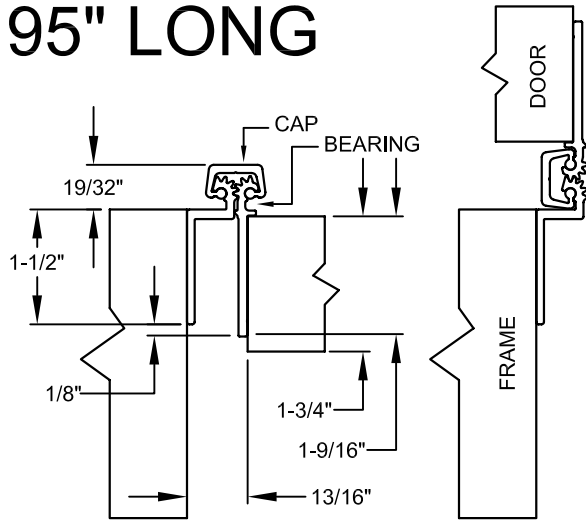

# A130HD 95" LONG

## SCREW DETAIL

		QTY.	DESCRIPTION
FRAME	21		12-24 X 11/16" PH. F.H. UNDERCUT SELF DRILLING THREAD FORMING TEK SCREW
DOOR	21		12-24 X 11/16" PH. F.H. UNDERCUT SELF DRILLING THREAD FORMING TEK SCREW