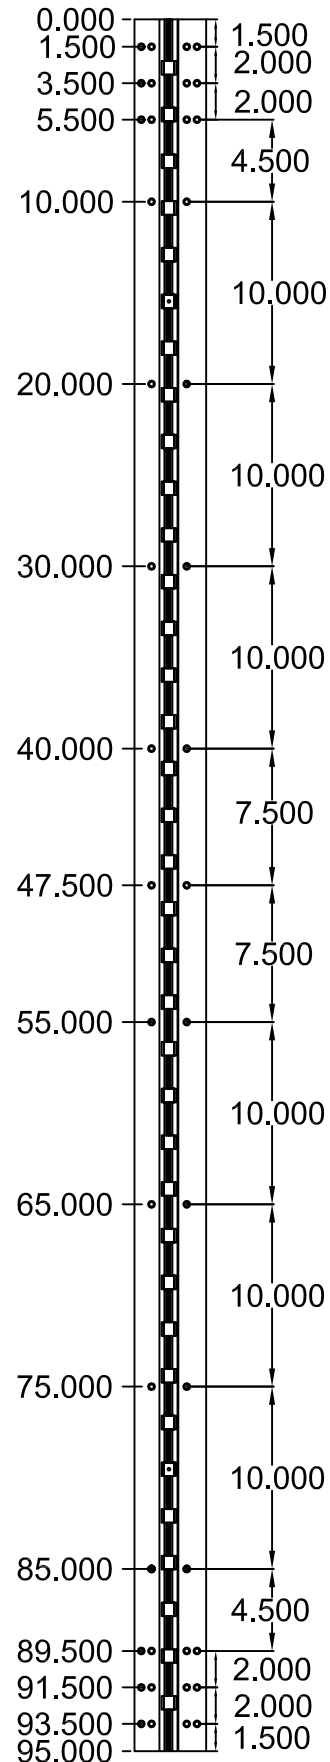

# A130HD 95" LONG

## SCREW DETAIL

		QTY.	DESCRIPTION
FRAME	21		12-24 X 11/16" PH. F.H. UNDERCUT SELF DRILLING THREAD FORMING TEK SCREW
DOOR	21		12-24 X 11/16" PH. F.H. UNDERCUT SELF DRILLING THREAD FORMING TEK SCREW

## A130HD95-STD/HD

ALL DIMS ARE TO CENTER OF HOLE

® www.abhmf.com  
E-mail: abhinfo@abhmf.com  
Architectural Builders Hardware Mfg., Inc.  
1222 Ardmore Ave., Itasca, IL 60143  
630.875.9900; FAX 800.9FAXABH (932.9224)