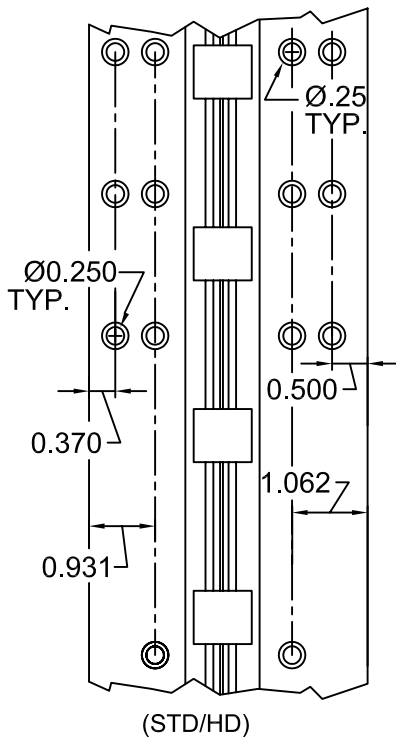

# A130HD 95" LONG

## SCREW DETAIL

		QTY.	DESCRIPTION
FRAME	21		12-24 X 11/16" PH. F.H. UNDERCUT SELF DRILLING THREAD FORMING TEK SCREW
DOOR	21		12-24 X 11/16" PH. F.H. UNDERCUT SELF DRILLING THREAD FORMING TEK SCREW