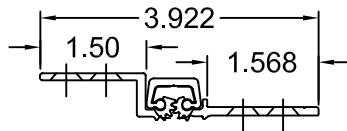

# A130HD 95" LONG

## SCREW DETAIL

		QTY.	DESCRIPTION
FRAME	21		12-24 X 11/16" PH. F.H. UNDERCUT SELF DRILLING THREAD FORMING TEK SCREW
DOOR	21		12-24 X 11/16" PH. F.H. UNDERCUT SELF DRILLING THREAD FORMING TEK SCREW