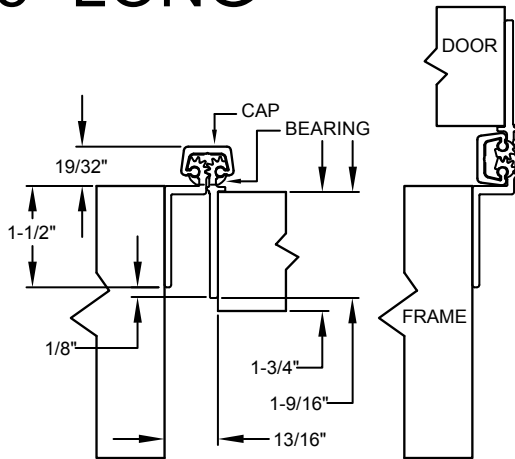

# A130HD 85" LONG

SCREW DETAIL		
	QTY.	DESCRIPTION
FRAME	19	12-24 X 11/16" PH. F.H. UNDERCUT SELF DRILLING THREAD FORMING TEK SCREW
DOOR	19	12-24 X 11/16" PH. F.H. UNDERCUT SELF DRILLING THREAD FORMING TEK SCREW