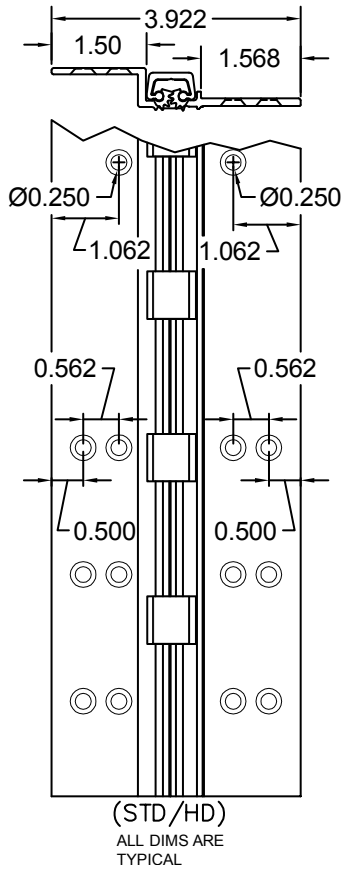

# A130HD 85" LONG

SCREW DETAIL		
	QTY.	DESCRIPTION
FRAME	19	12-24 X 11/16" PH. F.H. UNDERCUT SELF DRILLING THREAD FORMING TEK SCREW
DOOR	19	12-24 X 11/16" PH. F.H. UNDERCUT SELF DRILLING THREAD FORMING TEK SCREW