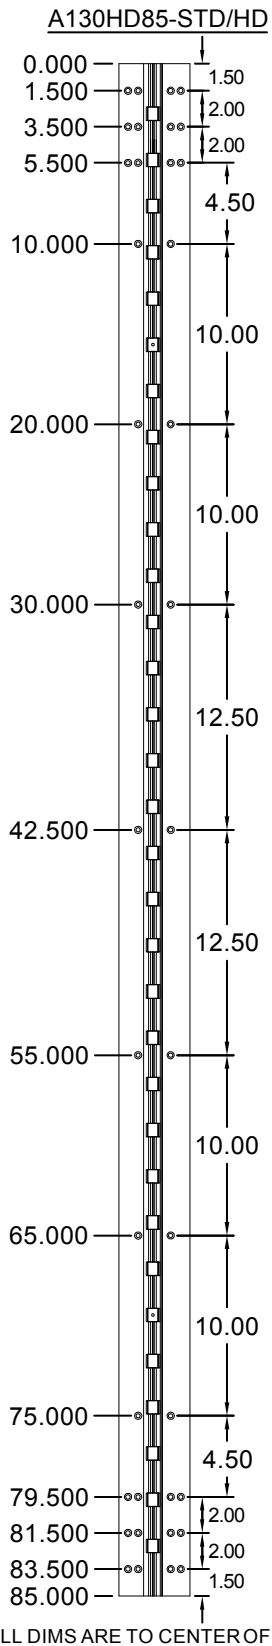

# A130HD 85" LONG

SCREW DETAIL		
	QTY.	DESCRIPTION
FRAME	19	12-24 X 11/16" PH. F.H. UNDERCUT SELF DRILLING THREAD FORMING TEK SCREW
DOOR	19	12-24 X 11/16" PH. F.H. UNDERCUT SELF DRILLING THREAD FORMING TEK SCREW

® [www.abhmfg.com](http://www.abhmfg.com)

E-mail: [abhinfo@abhmfg.com](mailto:abhinfo@abhmfg.com)  
 Architectural Builders Hardware Mfg., Inc.  
 1222 Ardmore Ave., Itasca, IL 60143  
 630.875.9900; FAX 800.9FAXABH (932.9224)

© 2010 ABH Mfg., Inc.  
 printed in USA

A130HD-85-02.DWG

## A130HD85

REVISED 03-04-10