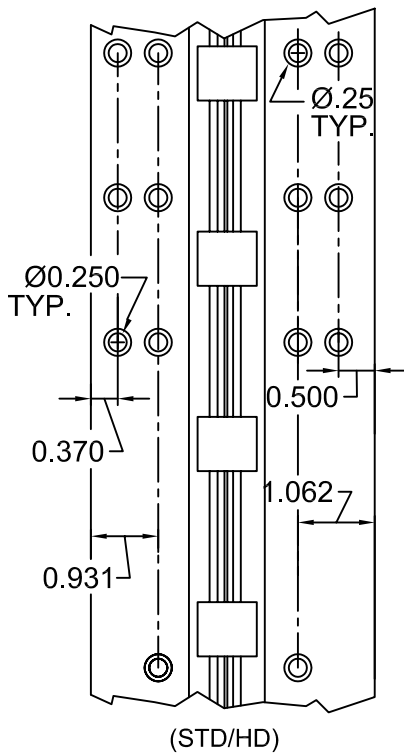

# A130HD 85" LONG

## A130HD85-STD/HD

ALL DIMS ARE TO CENTER OF HOLE

### SCREW DETAIL

	QTY.	DESCRIPTION
FRAME	19	12-24 X 11/16" PH. F.H. UNDERCUT SELF DRILLING THREAD FORMING TEK SCREW
DOOR	19	12-24 X 11/16" PH. F.H. UNDERCUT SELF DRILLING THREAD FORMING TEK SCREW

[www.abhmf.com](http://www.abhmf.com)  
 E-mail: [abhinfo@abhmf.com](mailto:abhinfo@abhmf.com)  
 Architectural Builders Hardware Mfg., Inc.  
 1222 Ardmore Ave., Itasca, IL 60143  
 630.875.9900; FAX 800.9FAXABH (932.9224)