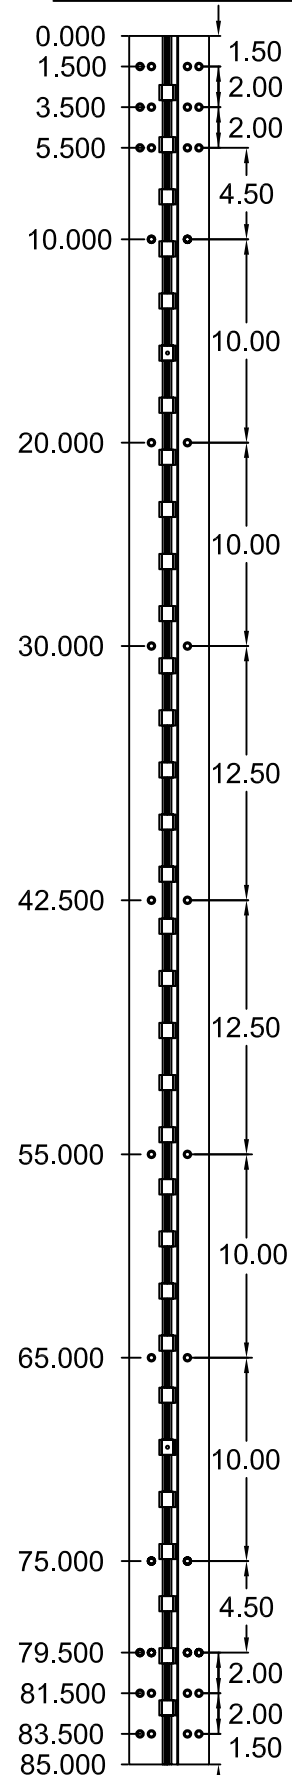

# A130HD 85" LONG

## A130HD85-STD/HD

ALL DIMS ARE TO CENTER OF HOLE

### SCREW DETAIL

	QTY.	DESCRIPTION
FRAME	19	12-24 X 11/16" PH. F.H. UNDERCUT SELF DRILLING THREAD FORMING TEK SCREW
DOOR	19	12-24 X 11/16" PH. F.H. UNDERCUT SELF DRILLING THREAD FORMING TEK SCREW

[www.abhmf.com](http://www.abhmf.com)  
 E-mail: [abhinfo@abhmf.com](mailto:abhinfo@abhmf.com)  
 Architectural Builders Hardware Mfg., Inc.  
 1222 Ardmore Ave., Itasca, IL 60143  
 630.875.9900; FAX 800.9FAXABH (932.9224)