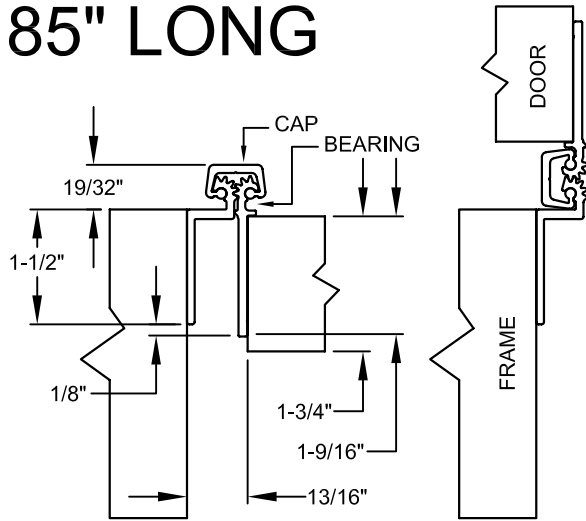

# A130HD 85" LONG

## A130HD85-STD/HD

ALL DIMS ARE TO CENTER OF HOLE

### SCREW DETAIL

	QTY.	DESCRIPTION
FRAME	19	12-24 X 11/16" PH. F.H. UNDERCUT SELF DRILLING THREAD FORMING TEK SCREW
DOOR	19	12-24 X 11/16" PH. F.H. UNDERCUT SELF DRILLING THREAD FORMING TEK SCREW

[www.abhmf.com](http://www.abhmf.com)  
 E-mail: [abhinfo@abhmf.com](mailto:abhinfo@abhmf.com)  
 Architectural Builders Hardware Mfg., Inc.  
 1222 Ardmore Ave., Itasca, IL 60143  
 630.875.9900; FAX 800.9FAXABH (932.9224)