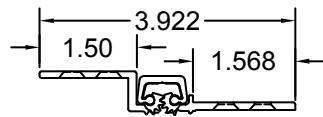

A130HD 83" LONG

SCREW DETAIL		
	QTY.	DESCRIPTION
FRAME	19	12-24 X 11/16" PH. F.H. UNDERCUT SELF DRILLING THREAD FORMING TEK SCREW
DOOR	19	12-24 X 11/16" PH. F.H. UNDERCUT SELF DRILLING THREAD FORMING TEK SCREW