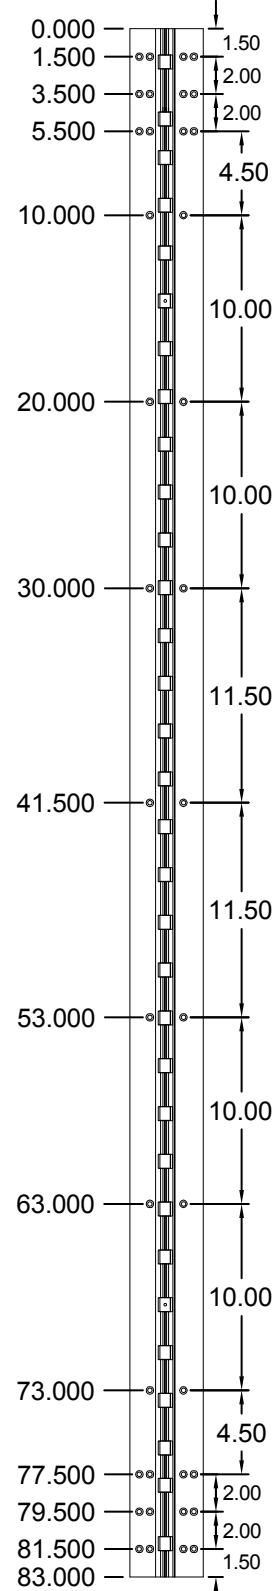

A130HD 83" LONG

SCREW DETAIL		
	QTY.	DESCRIPTION
FRAME	19	12-24 X 11/16" PH. F.H. UNDERCUT SELF DRILLING THREAD FORMING TEK SCREW
DOOR	19	12-24 X 11/16" PH. F.H. UNDERCUT SELF DRILLING THREAD FORMING TEK SCREW

A130HD83-STD/HD

ALL DIMS ARE TO CENTER OF HOLE

www.abhmfg.com
 E-mail: abhinfo@abhmfg.com
 Architectural Builders Hardware Mfg., Inc.
 1222 Ardmore Ave., Itasca, IL 60143
 630.875.9900; FAX 800.9FAXABH (932.9224)

A130HD-83-02.DWG

© 2009 ABH Mfg., Inc.
printed in USA

A130HD83

REVISED 04-02-09