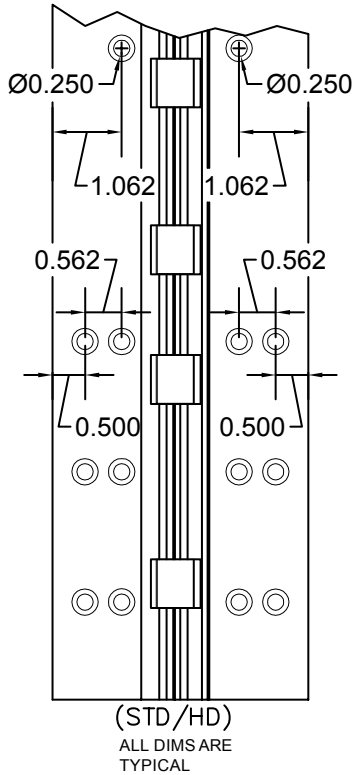

A130HD 83" LONG

SCREW DETAIL		
	QTY.	DESCRIPTION
FRAME	19	12-24 X 11/16" PH. F.H. UNDERCUT SELF DRILLING THREAD FORMING TEK SCREW
DOOR	19	12-24 X 11/16" PH. F.H. UNDERCUT SELF DRILLING THREAD FORMING TEK SCREW