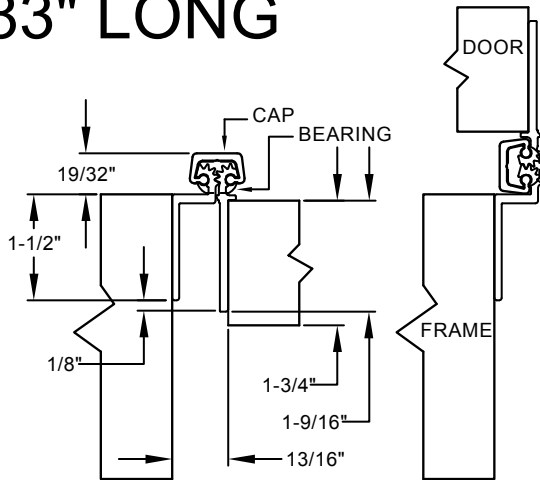

A130HD 83" LONG

SCREW DETAIL		
	QTY.	DESCRIPTION
FRAME	19	12-24 X 11/16" PH. F.H. UNDERCUT SELF DRILLING THREAD FORMING TEK SCREW
DOOR	19	12-24 X 11/16" PH. F.H. UNDERCUT SELF DRILLING THREAD FORMING TEK SCREW