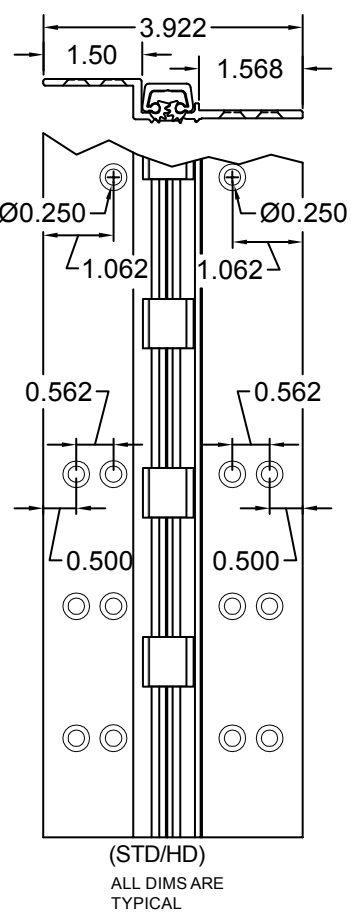

A130HD 120" LONG

SCREW DETAIL		
	QTY.	DESCRIPTION
FRAME	23	12-24 X 11/16" PH. F.H. UNDERCUT SELF DRILLING THREAD FORMING TEK SCREW
DOOR	23	12-24 X 11/16" PH. F.H. UNDERCUT SELF DRILLING THREAD FORMING TEK SCREW