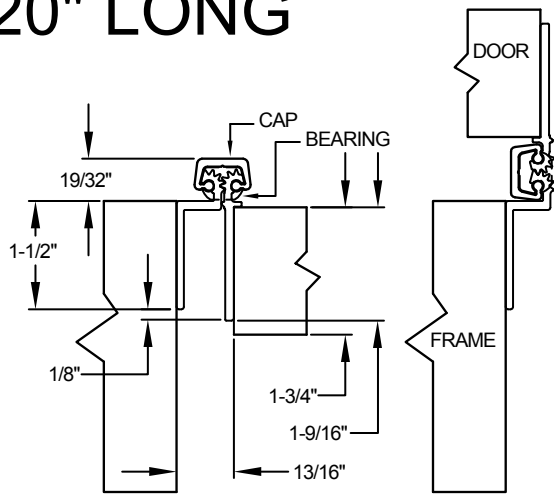

A130HD 120" LONG

SCREW DETAIL		
	QTY.	DESCRIPTION
FRAME	23	12-24 X 11/16" PH. F.H. UNDERCUT SELF DRILLING THREAD FORMING TEK SCREW
DOOR	23	12-24 X 11/16" PH. F.H. UNDERCUT SELF DRILLING THREAD FORMING TEK SCREW