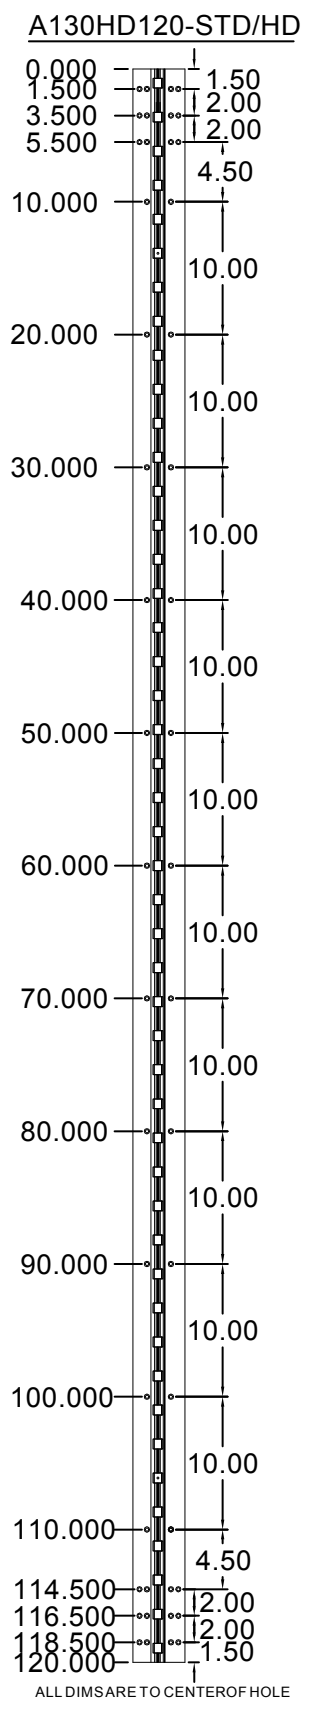

A130HD 120" LONG

SCREW DETAIL		
	QTY.	DESCRIPTION
FRAME	23	12-24 X 11/16" PH. F.H. UNDERCUT SELF DRILLING THREAD FORMING TEK SCREW
DOOR	23	12-24 X 11/16" PH. F.H. UNDERCUT SELF DRILLING THREAD FORMING TEK SCREW

www.abhmfg.com
 E-mail: abhinfo@abhmfg.com
 Architectural Builders Hardware Mfg., Inc.
 1222 Ardmore Ave., Itasca, IL 60143
 630.875.9900; FAX 800.9FAXABH (932.9224)

© 2010 ABH Mfg., Inc.
printed in USA

A130HD120
 REVISED 03-04-10

A130HD-120-02.DWG