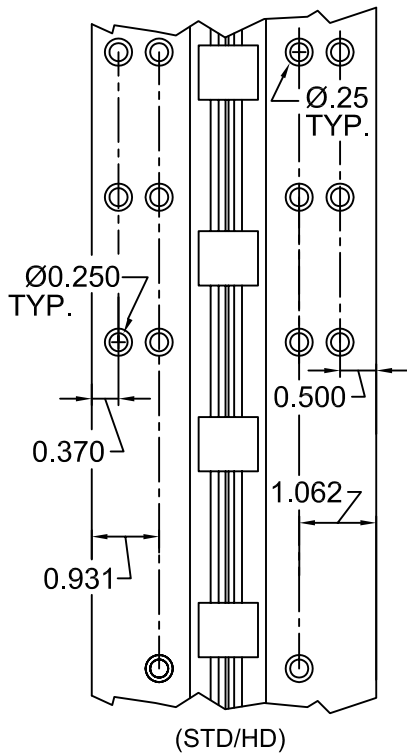

A130HD 120" LONG

SCREW DETAIL		
	QTY.	DESCRIPTION
FRAME	23	12-24 X 11/16" PH. F.H. UNDERCUT SELF DRILLING THREAD FORMING TEK SCREW
DOOR	23	12-24 X 11/16" PH. F.H. UNDERCUT SELF DRILLING THREAD FORMING TEK SCREW