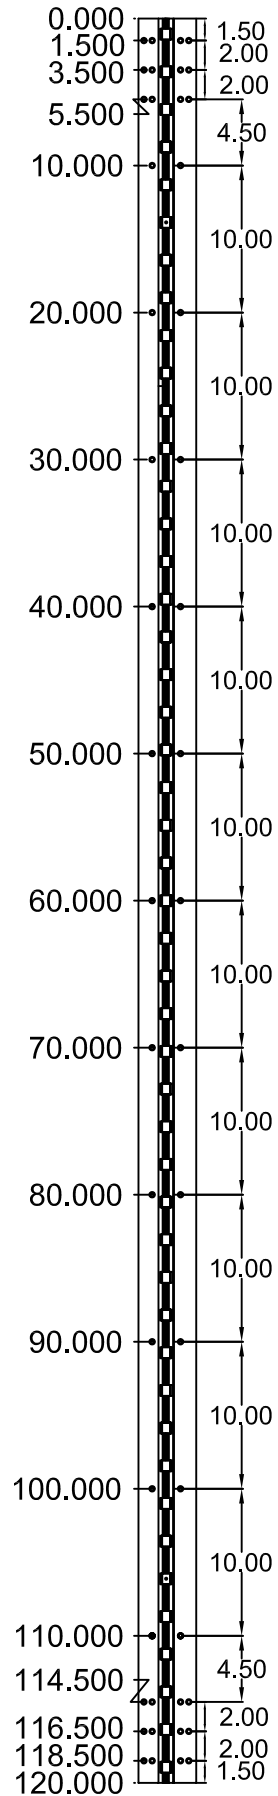

A130HD 120" LONG

SCREW DETAIL		
	QTY.	DESCRIPTION
FRAME	23	12-24 X 11/16" PH. F.H. UNDERCUT SELF DRILLING THREAD FORMING TEK SCREW
DOOR	23	12-24 X 11/16" PH. F.H. UNDERCUT SELF DRILLING THREAD FORMING TEK SCREW

A130HD120-STD/HD

ALL DIMS ARE TO CENTER OF HOLE

www.abhmf.com
 E-mail: abhinfo@abhmf.com
 Architectural Builders Hardware Mfg., Inc.
 1222 Ardmore Ave., Itasca, IL 60143
 630.875.9900; FAX 800.9FAXABH (932.9224)

A130HD-120-01.DWG

A130HD120

© 2006 ABH Mfg., Inc.
printed in USA

REVISED 10-19-06