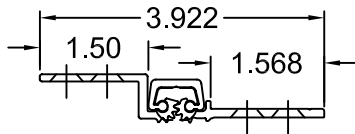

A130HD 120" LONG

SCREW DETAIL		
	QTY.	DESCRIPTION
FRAME	23	12-24 X 11/16" PH. F.H. UNDERCUT SELF DRILLING THREAD FORMING TEK SCREW
DOOR	23	12-24 X 11/16" PH. F.H. UNDERCUT SELF DRILLING THREAD FORMING TEK SCREW