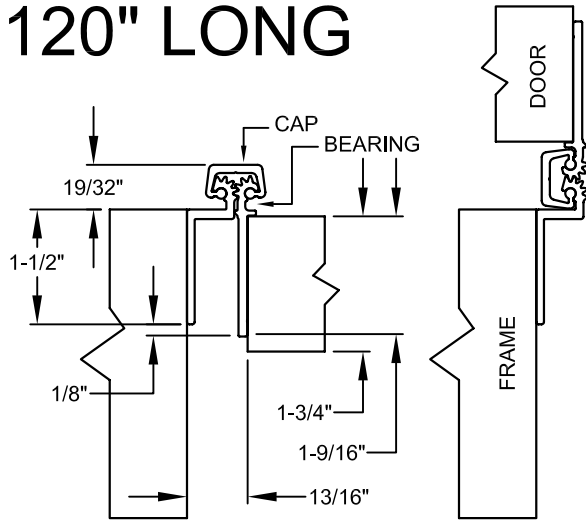

A130HD 120" LONG

SCREW DETAIL		
	QTY.	DESCRIPTION
FRAME	23	12-24 X 11/16" PH. F.H. UNDERCUT SELF DRILLING THREAD FORMING TEK SCREW
DOOR	23	12-24 X 11/16" PH. F.H. UNDERCUT SELF DRILLING THREAD FORMING TEK SCREW