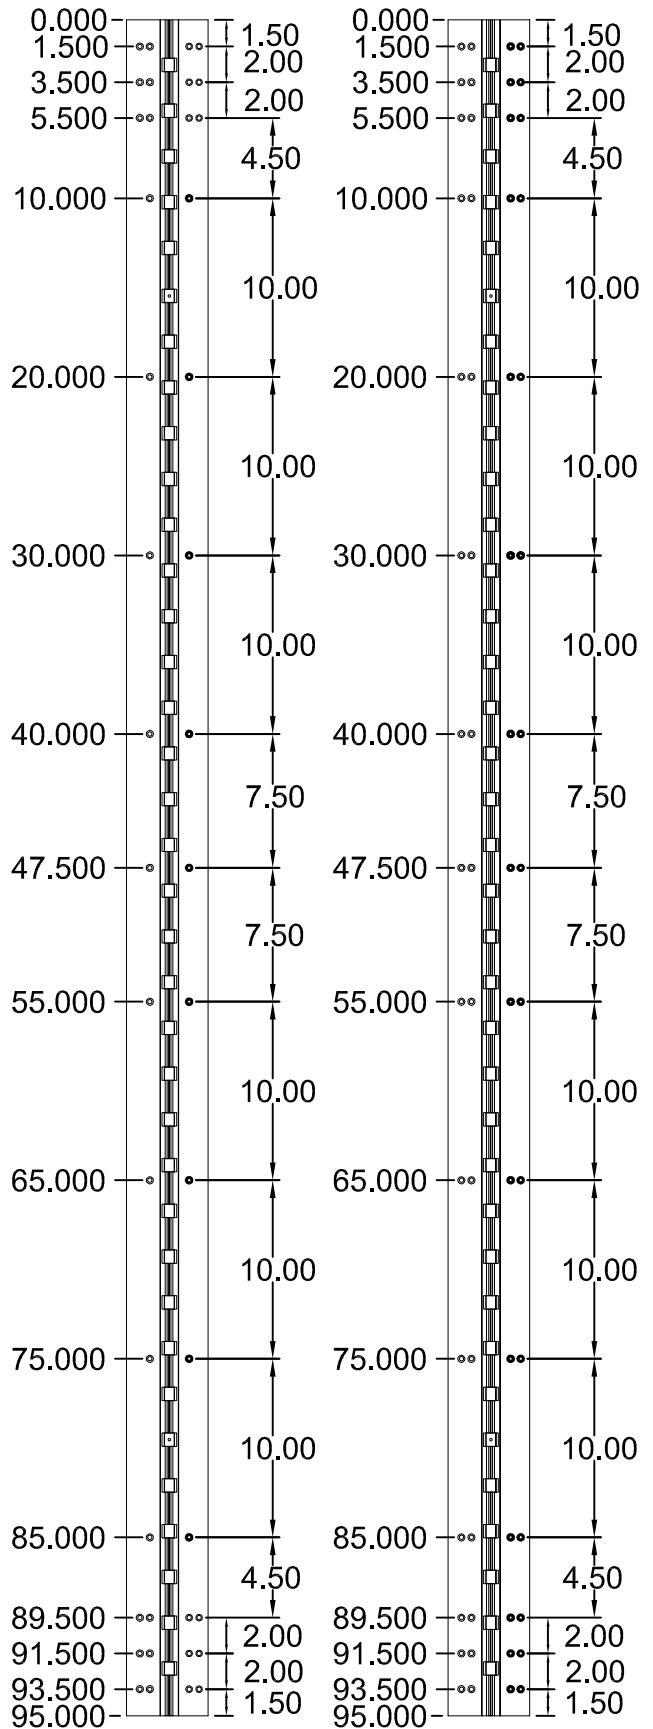

A111HD95/A111LL95

95" LONG

A111HD95-STD/HD

A111LL95-LEAD LINED

(STD/HD)
ALL DIMS ARE
TYPICAL

LEAD LINED (LL)
ALL DIMS ARE
TYPICAL

SCREW DETAIL			
	MODEL		DESCRIPTION
	STD/HD QTY.	LL QTY.	
FRAME	21	30	12-24 X 7/8" PH. F.H. UNDERCUT SELF DRILLING THREAD FORMING TEK SCREW
DOOR	21	30	12-24 X 7/8" PH. F.H. UNDERCUT SELF DRILLING THREAD FORMING TEK SCREW

ALL DIMS ARE TO CENTERLINE OF HOLES

A111-95-04.DWG

A111-95

REVISED 10-28-10