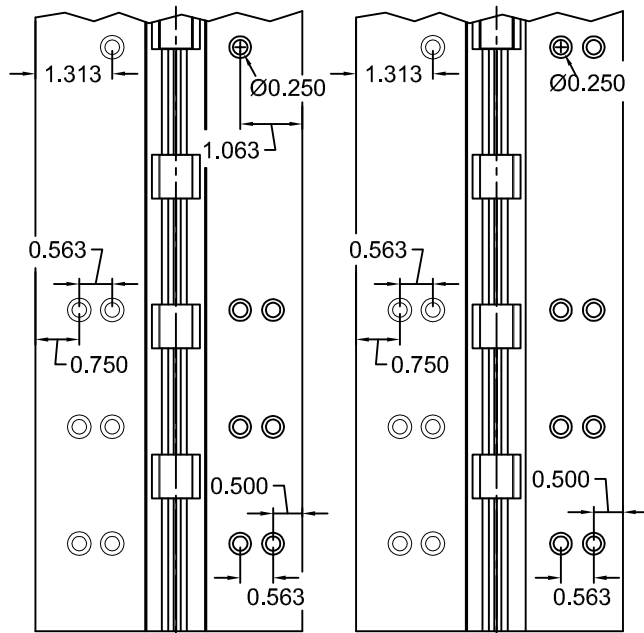

A111HD95/A111LL95

95" LONG

A111HD95-STD/HD

A111LL95-LEAD LINED

(STD/HD)
ALL DIMS ARE
TYPICAL

LEAD LINED (LL)
ALL DIMS ARE
TYPICAL

SCREW DETAIL			
	MODEL		DESCRIPTION
	STD/HD QTY.	LL QTY.	
FRAME	21	30	12-24 X 7/8" PH. F.H. UNDERCUT SELF DRILLING THREAD FORMING TEK SCREW
DOOR	21	30	12-24 X 7/8" PH. F.H. UNDERCUT SELF DRILLING THREAD FORMING TEK SCREW

ALL DIMS ARE TO CENTERLINE OF HOLES

A111-95-04.DWG

A111-95

REVISED 10-28-10