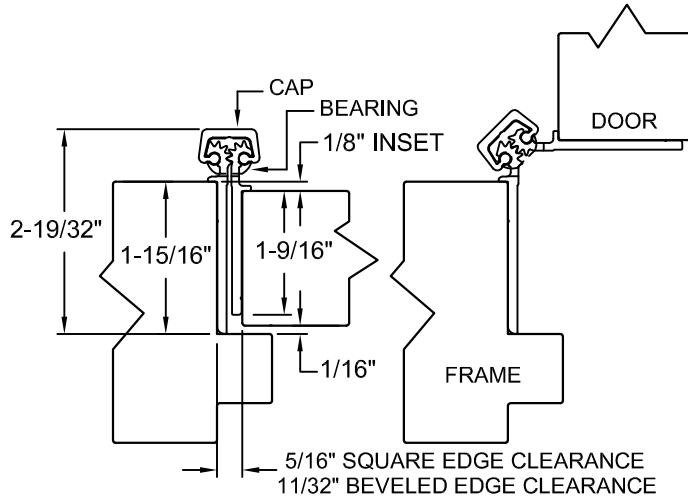

A111HD95/A111LL95

95" LONG

A111HD95-STD/HD

A111LL95-LEAD LINED

(STD/HD)
ALL DIMS ARE
TYPICAL

LEAD LINED (LL)
ALL DIMS ARE
TYPICAL

SCREW DETAIL			
	MODEL		DESCRIPTION
	STD/HD QTY.	LL QTY.	
FRAME	21	30	12-24 X 7/8" PH. F.H. UNDERCUT SELF DRILLING THREAD FORMING TEK SCREW
DOOR	21	30	12-24 X 7/8" PH. F.H. UNDERCUT SELF DRILLING THREAD FORMING TEK SCREW

ALL DIMS ARE TO CENTERLINE OF HOLES

A111-95-04.DWG

A111-95

REVISED 10-28-10