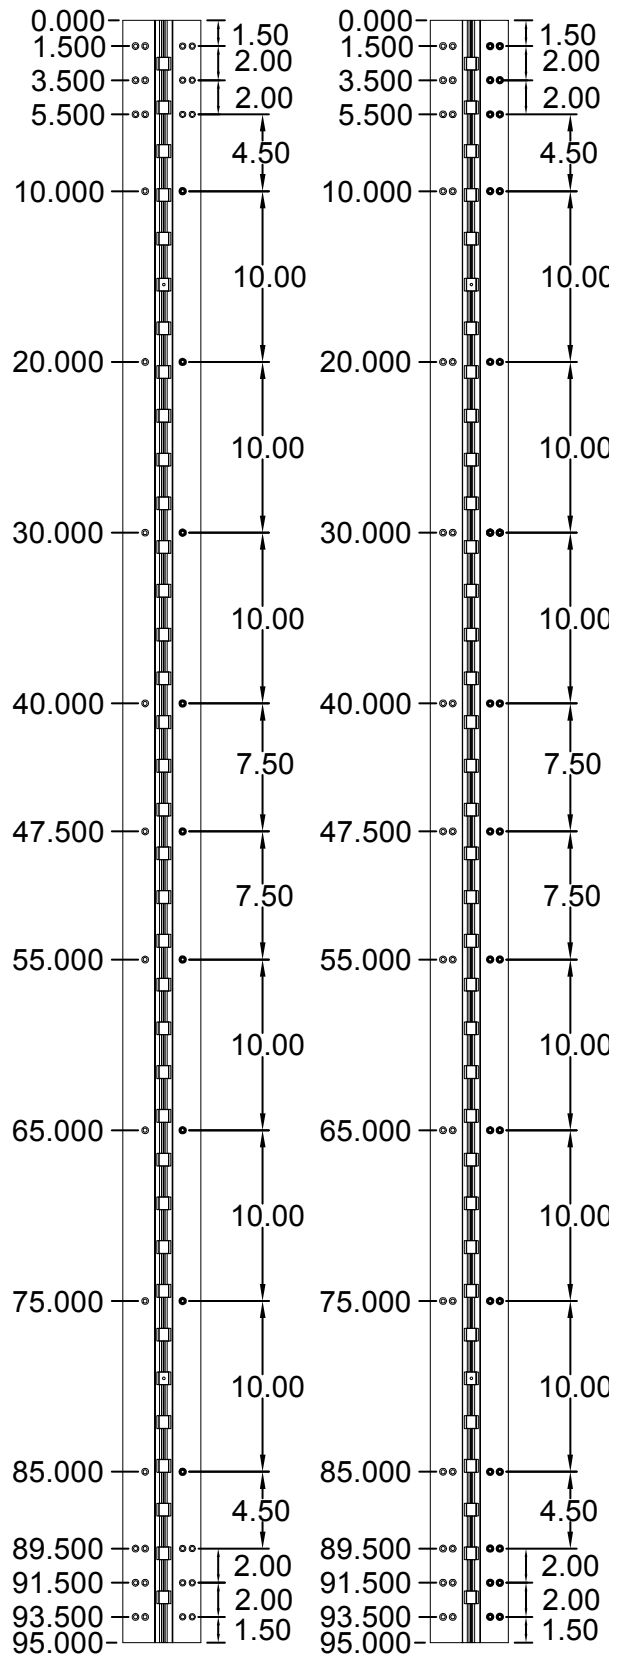

A111HD95/A111LL95 95" LONG

A111HD120-STD/HD A111LL120-LEADLINE

SCREW DETAIL			
	MODEL		DESCRIPTION
	STD/HD QTY.	LL QTY.	
FRAME	21	30	12-24 X 11/16" PH. F.H. UNDERCUT SELF DRILLING THREAD FORMING TEK SCREW
DOOR	21	30	12-24 X 11/16" PH. F.H. UNDERCUT SELF DRILLING THREAD FORMING TEK SCREW