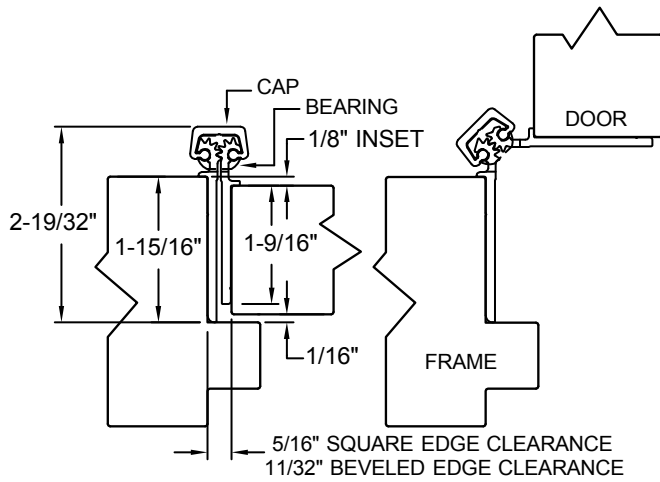

A111HD95/A111LL95 95" LONG

A111HD120-STD/HD A111LL120-LEADLINE

SCREW DETAIL			
	MODEL		DESCRIPTION
	STD/HD QTY.	LL QTY.	
FRAME	21	30	12-24 X 11/16" PH. F.H. UNDERCUT SELF DRILLING THREAD FORMING TEK SCREW
DOOR	21	30	12-24 X 11/16" PH. F.H. UNDERCUT SELF DRILLING THREAD FORMING TEK SCREW