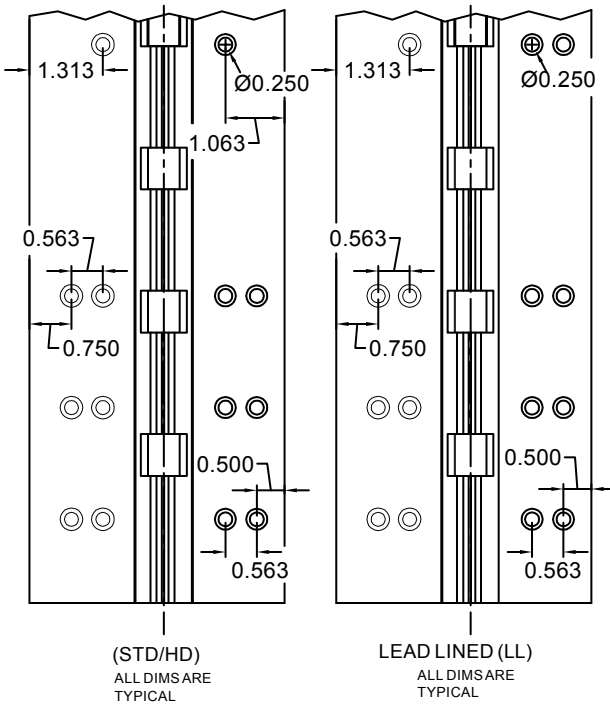

A111HD95/A111LL95 95" LONG

A111HD120-STD/HD A111LL120-LEADLINE

SCREW DETAIL			
	MODEL		DESCRIPTION
	STD/HD QTY.	LL QTY.	
FRAME	21	30	12-24 X 11/16" PH. F.H. UNDERCUT SELF DRILLING THREAD FORMING TEK SCREW
DOOR	21	30	12-24 X 11/16" PH. F.H. UNDERCUT SELF DRILLING THREAD FORMING TEK SCREW