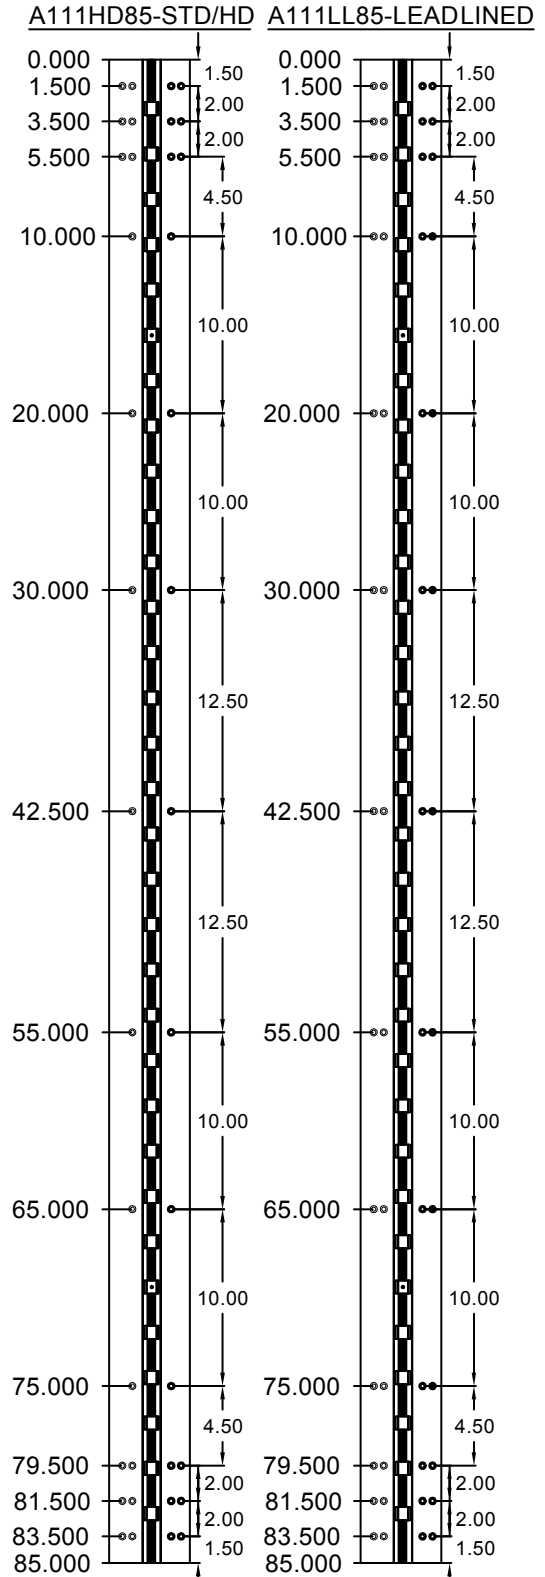

A111HD85/A111LL85

85" LONG

(STD/HD)
ALL DIMS ARE TYPICAL

LEAD LINED (LL)
ALL DIMS ARE TYPICAL

SCREW DETAIL			
	MODEL		DESCRIPTION
	STD/HD QTY.	LL QTY.	
FRAME	19	26	12-24 X 11/16" PH. F.H. UNDERCUT SELF DRILLING THREAD FORMING TEK SCREW
DOOR	19	26	12-24 X 11/16" PH. F.H. UNDERCUT SELF DRILLING THREAD FORMING TEK SCREW