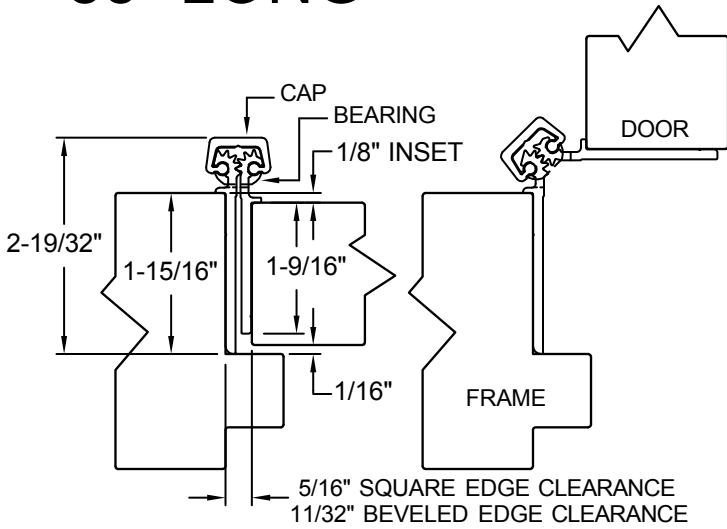

A111HD85/A111LL85

85" LONG

(STD/HD)
ALL DIMS ARE TYPICAL

LEAD LINED (LL)
ALL DIMS ARE TYPICAL

SCREW DETAIL			
	MODEL		DESCRIPTION
	STD/HD QTY.	LL QTY.	
FRAME	19	26	12-24 X 11/16" PH. F.H. UNDERCUT SELF DRILLING THREAD FORMING TEK SCREW
DOOR	19	26	12-24 X 11/16" PH. F.H. UNDERCUT SELF DRILLING THREAD FORMING TEK SCREW