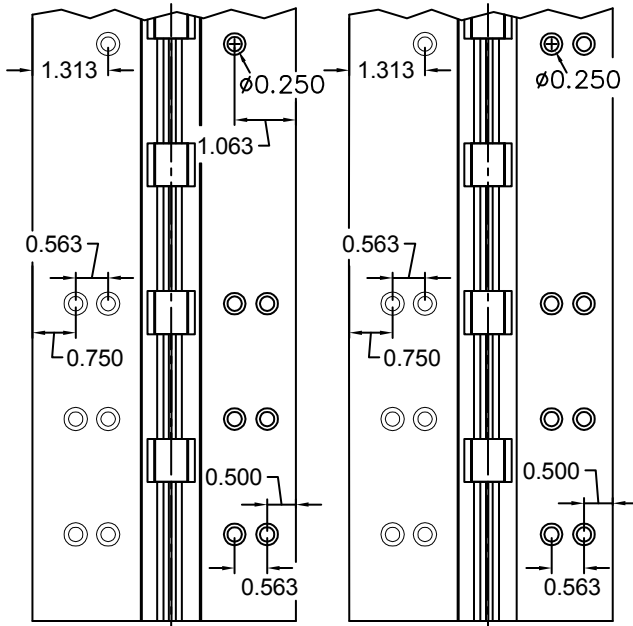

A111HD85/A111LL85

85" LONG

(STD/HD)
ALL DIMS ARE TYPICAL

LEAD LINED (LL)
ALL DIMS ARE TYPICAL

SCREW DETAIL			
	MODEL		DESCRIPTION
	STD/HD QTY.	LL QTY.	
FRAME	19	26	12-24 X 11/16" PH. F.H. UNDERCUT SELF DRILLING THREAD FORMING TEK SCREW
DOOR	19	26	12-24 X 11/16" PH. F.H. UNDERCUT SELF DRILLING THREAD FORMING TEK SCREW