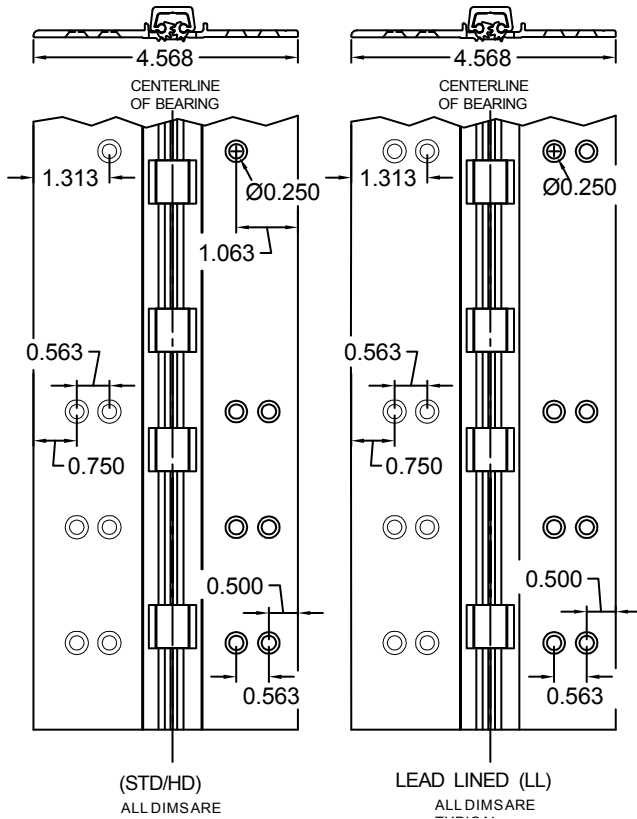

# A111HD83/A111LL83

## 83" LONG

SCREW DETAIL			
	MODEL		
	STD/HD	LL	
	QTY.	QTY.	
FRAME	19	26	12-24 X 11/16" PH. F.H. UNDERCUT SELF DRILLING THREAD FORMING TEK SCREW
DOOR	19	26	12-24 X 11/16" PH. F.H. UNDERCUT SELF DRILLING THREAD FORMING TEK SCREW