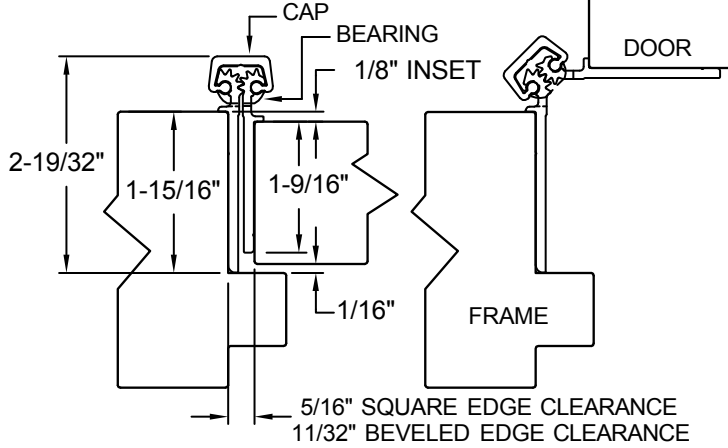

# A111HD83/A111LL83

## 83" LONG

SCREW DETAIL			
	MODEL		
	STD/HD	LL	
	QTY.	QTY.	
FRAME	19	26	12-24 X 11/16" PH. F.H. UNDERCUT SELF DRILLING THREAD FORMING TEK SCREW
DOOR	19	26	12-24 X 11/16" PH. F.H. UNDERCUT SELF DRILLING THREAD FORMING TEK SCREW