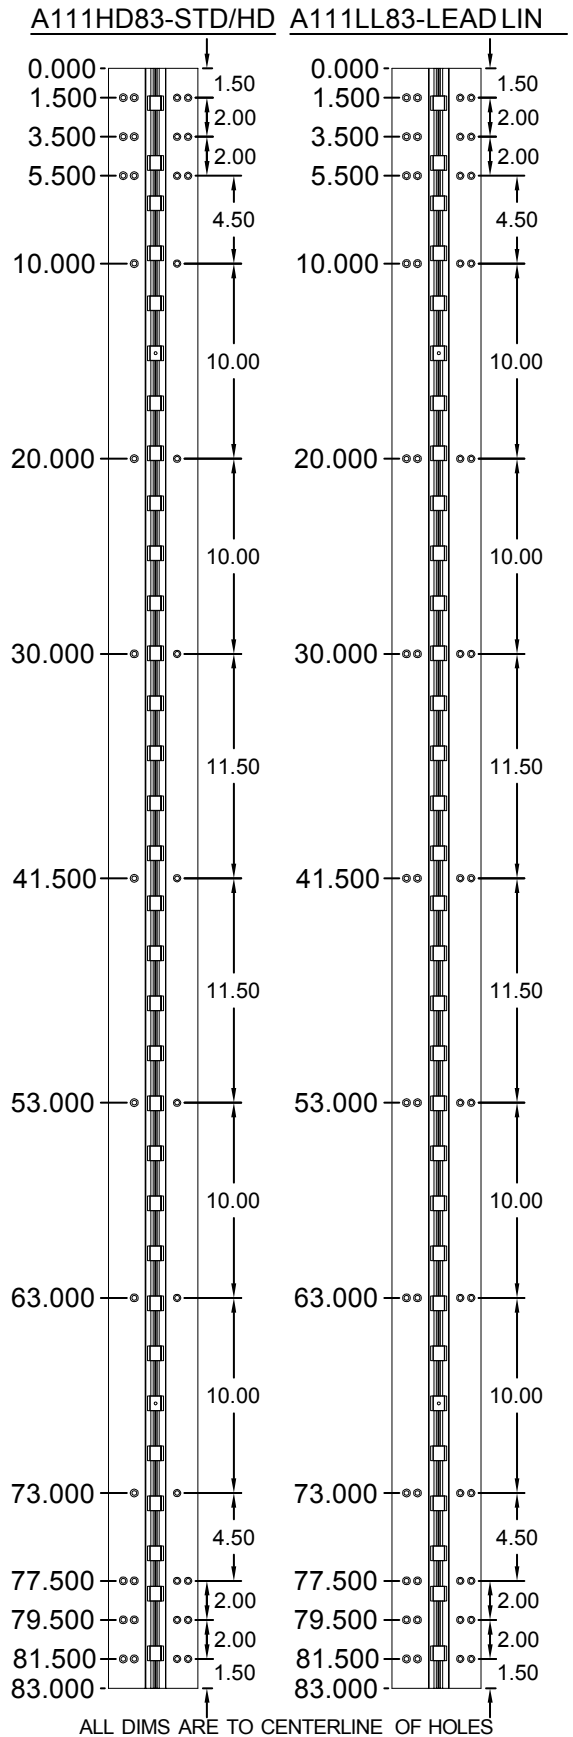

# A111HD83/A111LL83

## 83" LONG

SCREW DETAIL			
	MODEL		
	STD/HD	LL	
	QTY.	QTY.	
FRAME	19	26	12-24 X 11/16" PH. F.H. UNDERCUT SELF DRILLING THREAD FORMING TEK SCREW
DOOR	19	26	12-24 X 11/16" PH. F.H. UNDERCUT SELF DRILLING THREAD FORMING TEK SCREW